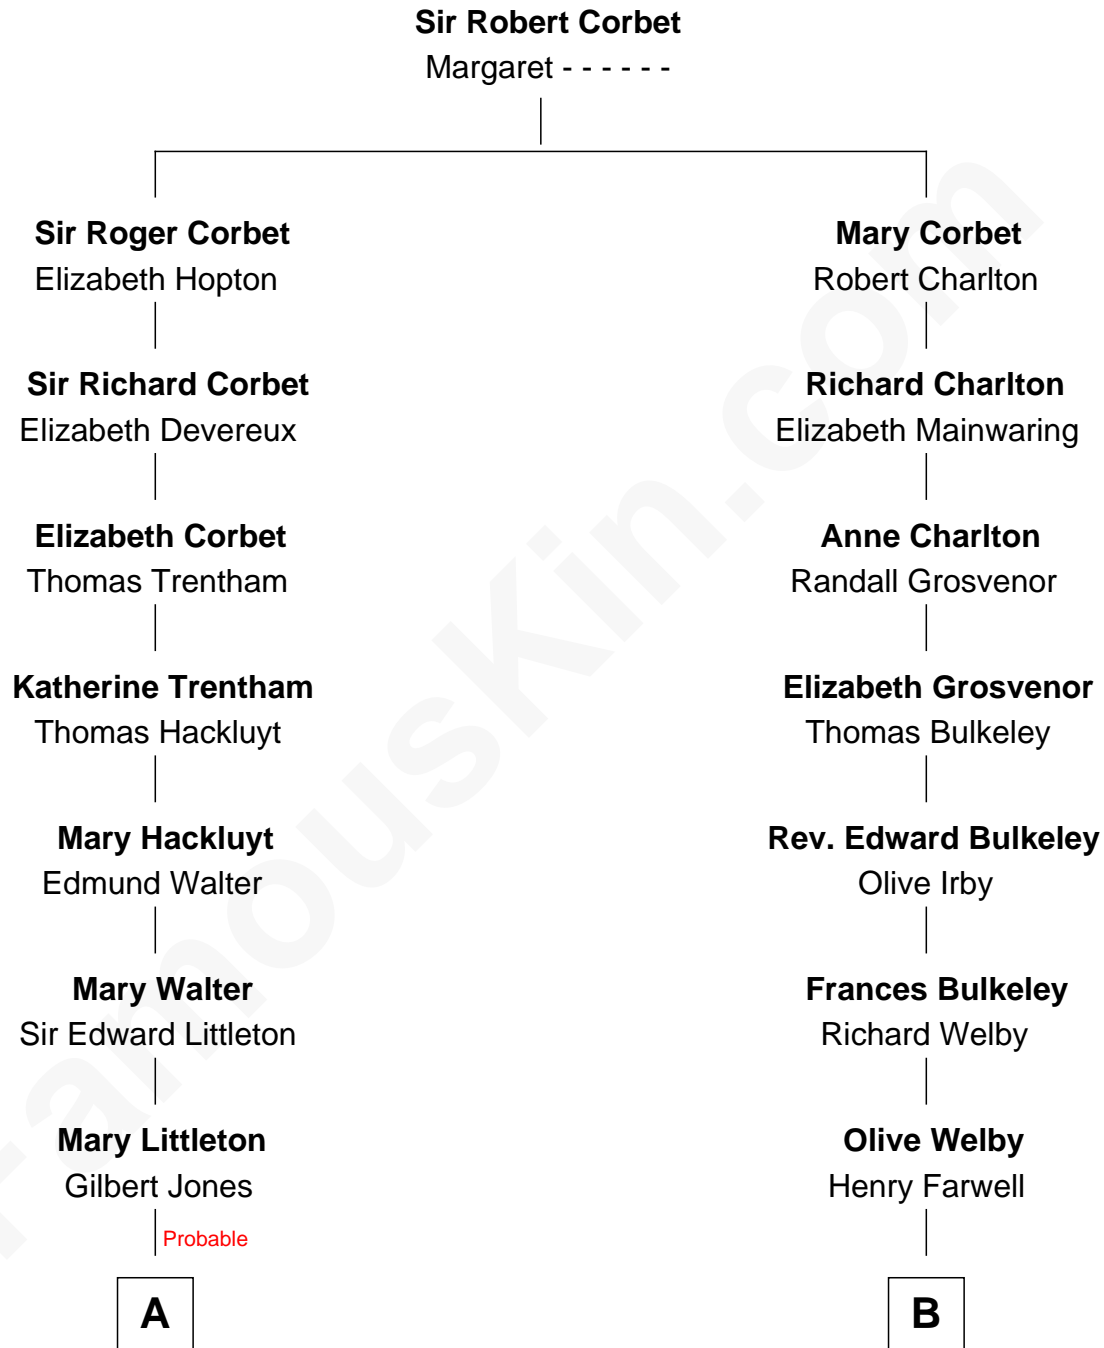

FamousKin.com

Relationship Chart of

Mary Chapin Carpenter

Singer and Songwriter

17th cousin 1 time removed of

Anna Gunn
TV and Movie Actress

C

Chapin Carpenter
Mary Bowie Robertson

Mary Chapin Carpenter
Singer and Songwriter

FamousKin.com