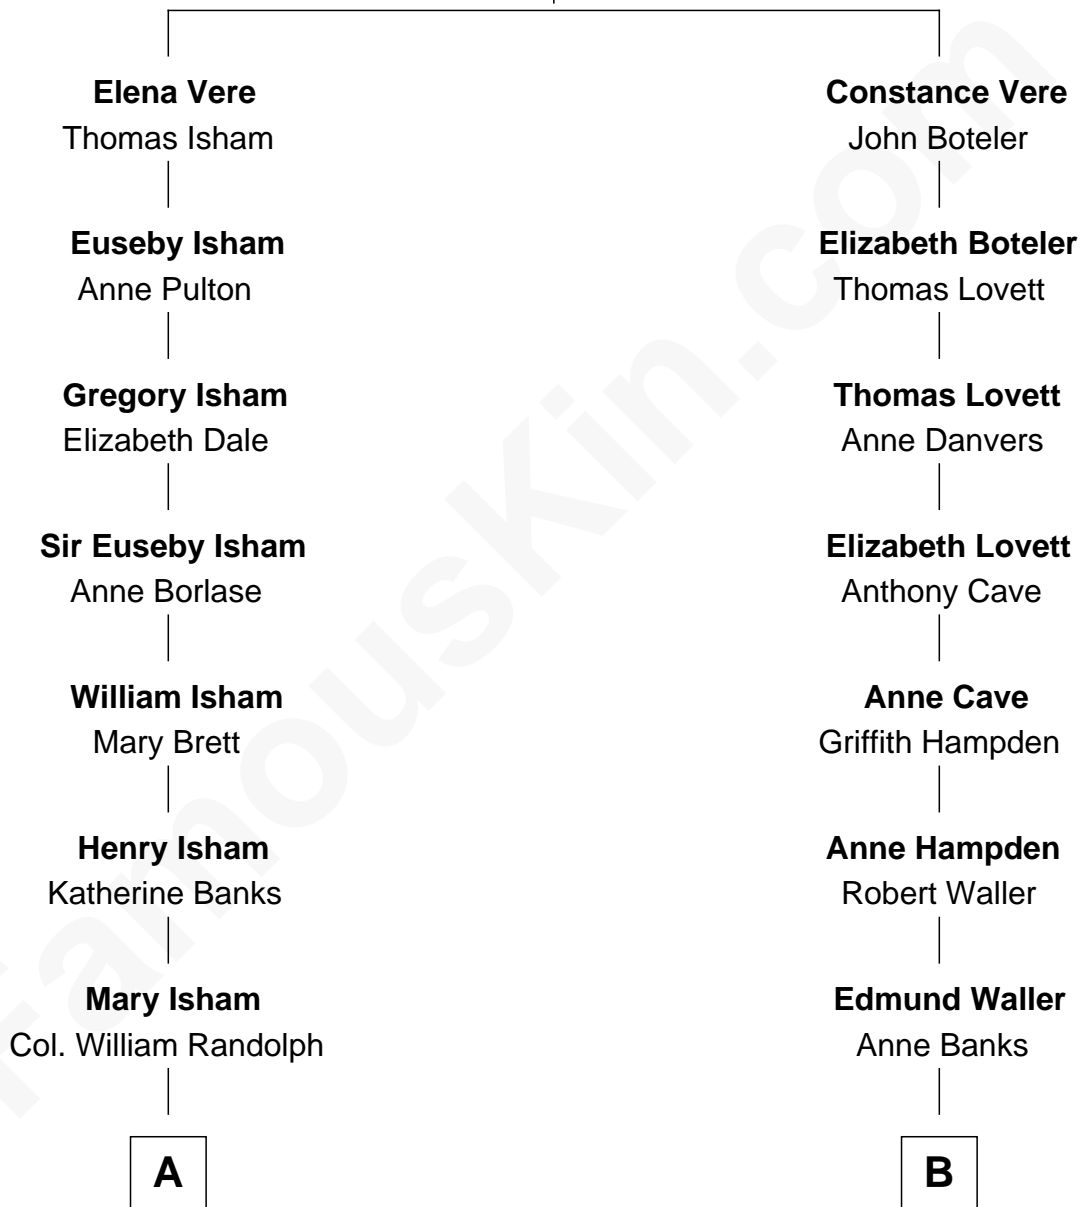

FamousKin.com
Relationship Chart of
Mary Chapin Carpenter
Singer and Songwriter

16th cousin 3 times removed of

Prince Harry
Duke of Sussex

Richard Vere
 Isabel Green

C

Edward John Spencer
Frances Ruth Burke Roche

Princess Diana Frances Spencer
Charles III, King of the United Kingdom

Prince Harry
Duke of Sussex

FamousKin.com