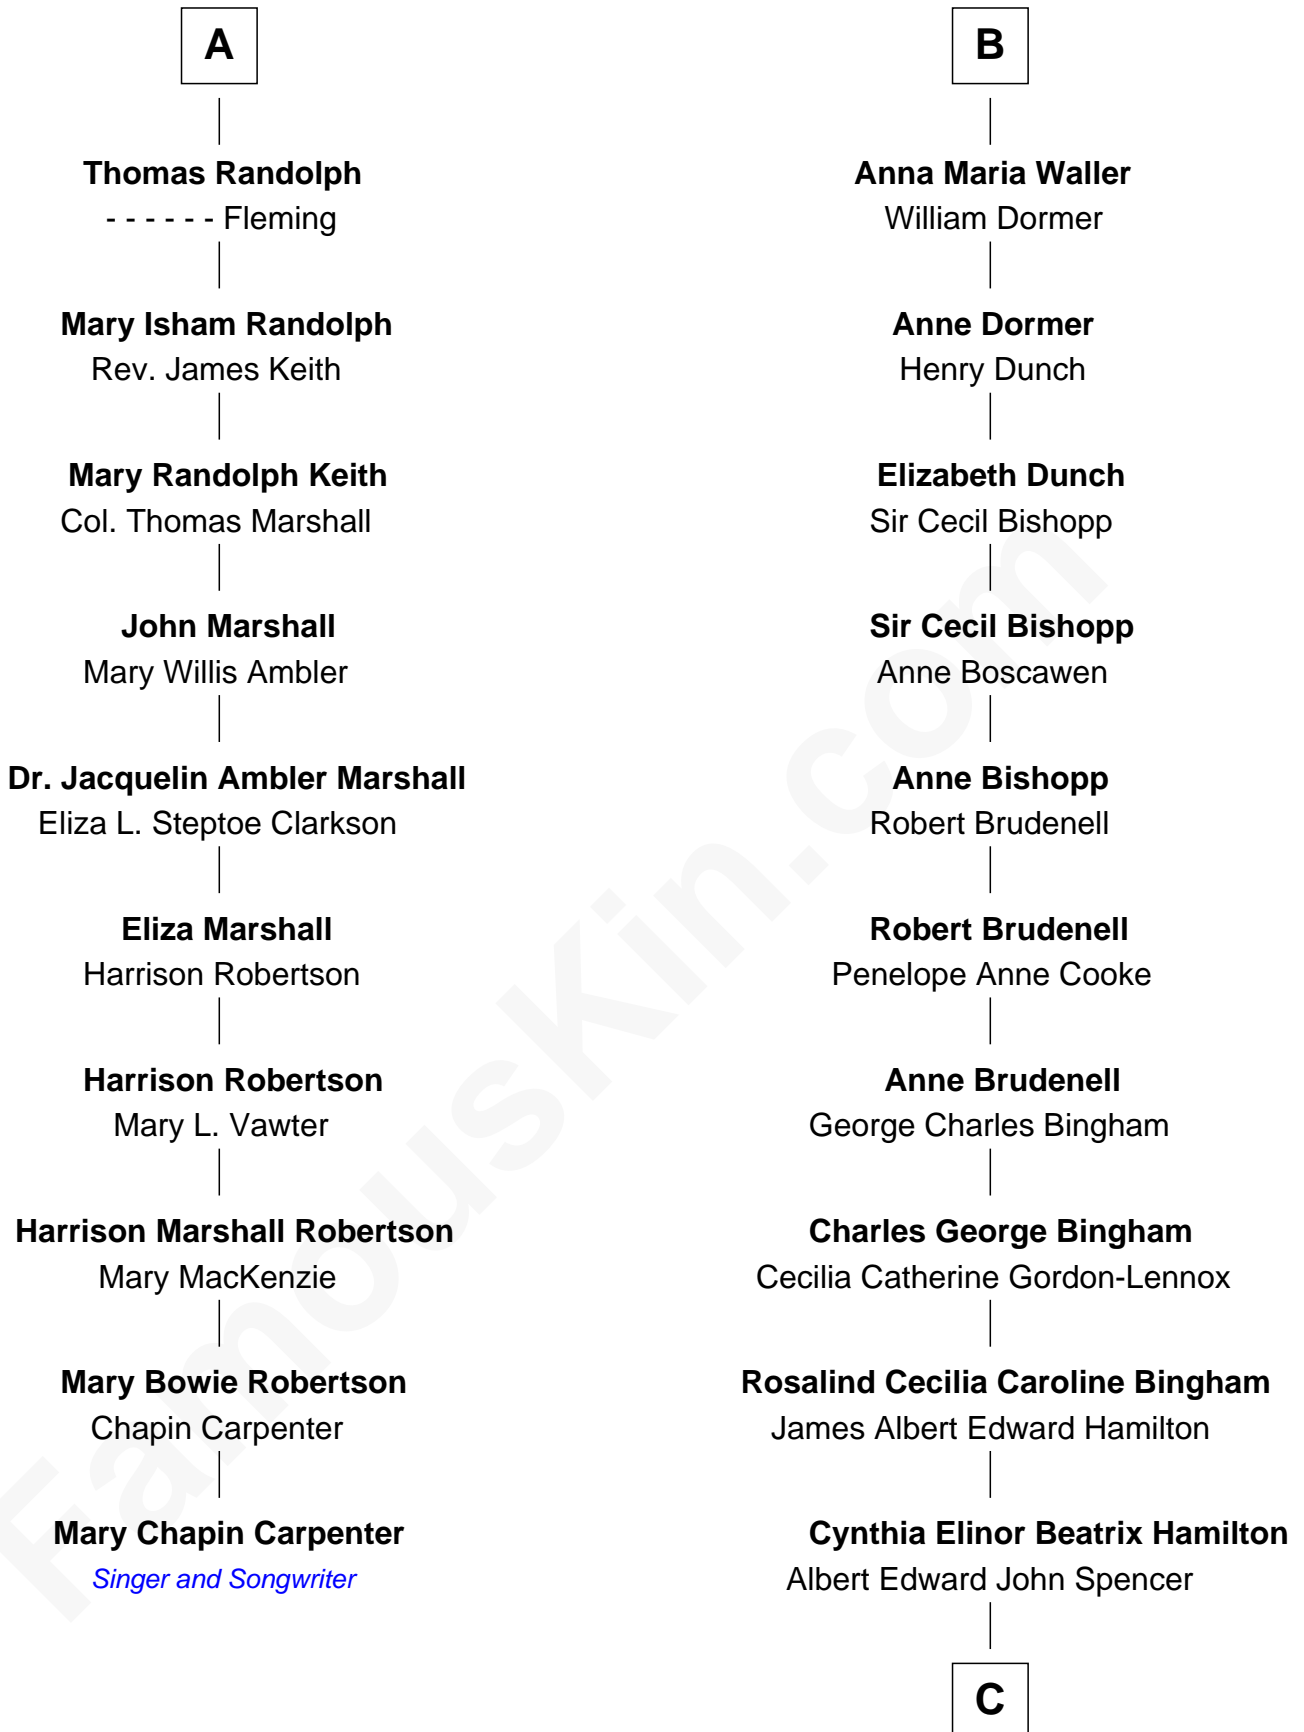

FamousKin.com
Relationship Chart of
Mary Chapin Carpenter
Singer and Songwriter

16th cousin 3 times removed of

Prince Harry
Duke of Sussex

Richard Vere
 Isabel Green

C

Edward John Spencer
Frances Ruth Burke Roche

Princess Diana Frances Spencer
Charles III, King of the United Kingdom

Prince Harry
Duke of Sussex

FamousKin.com