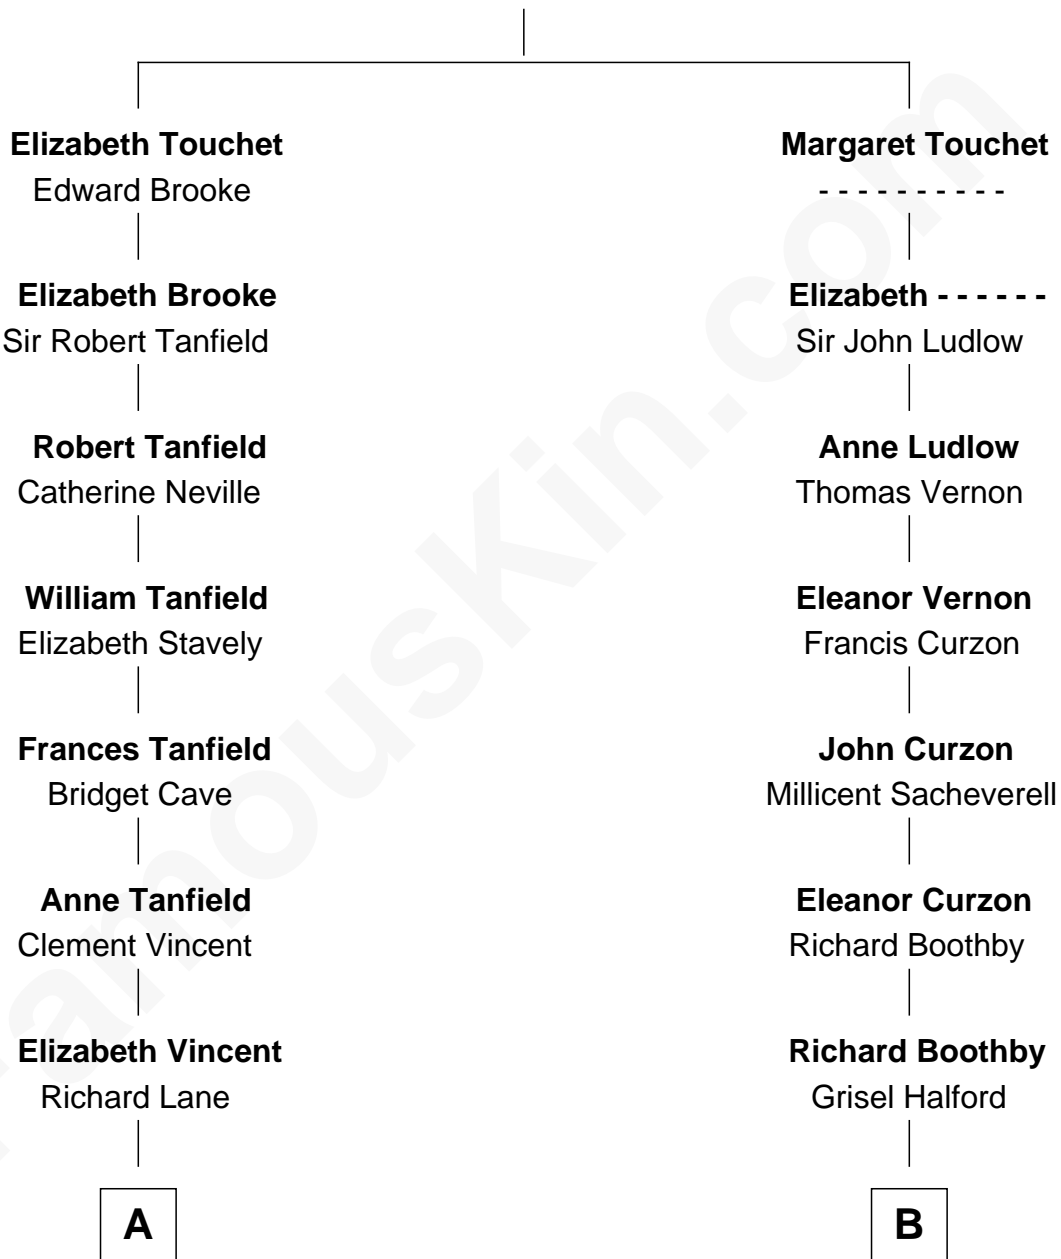

**FamousKin.com**  
**Relationship Chart of**  
**Mary Chapin Carpenter**  
*Singer and Songwriter*

17th cousin 2 times removed of

**Prince Harry**  
*Duke of Sussex*

**James Touchet**  
 Eleanor de Holland

**C**

—  
**Harrison Marshall Robertson**

Mary MacKenzie

—  
**Mary Bowie Robertson**

Chapin Carpenter

—  
**Mary Chapin Carpenter**

*Singer and Songwriter*

FamousKin.com