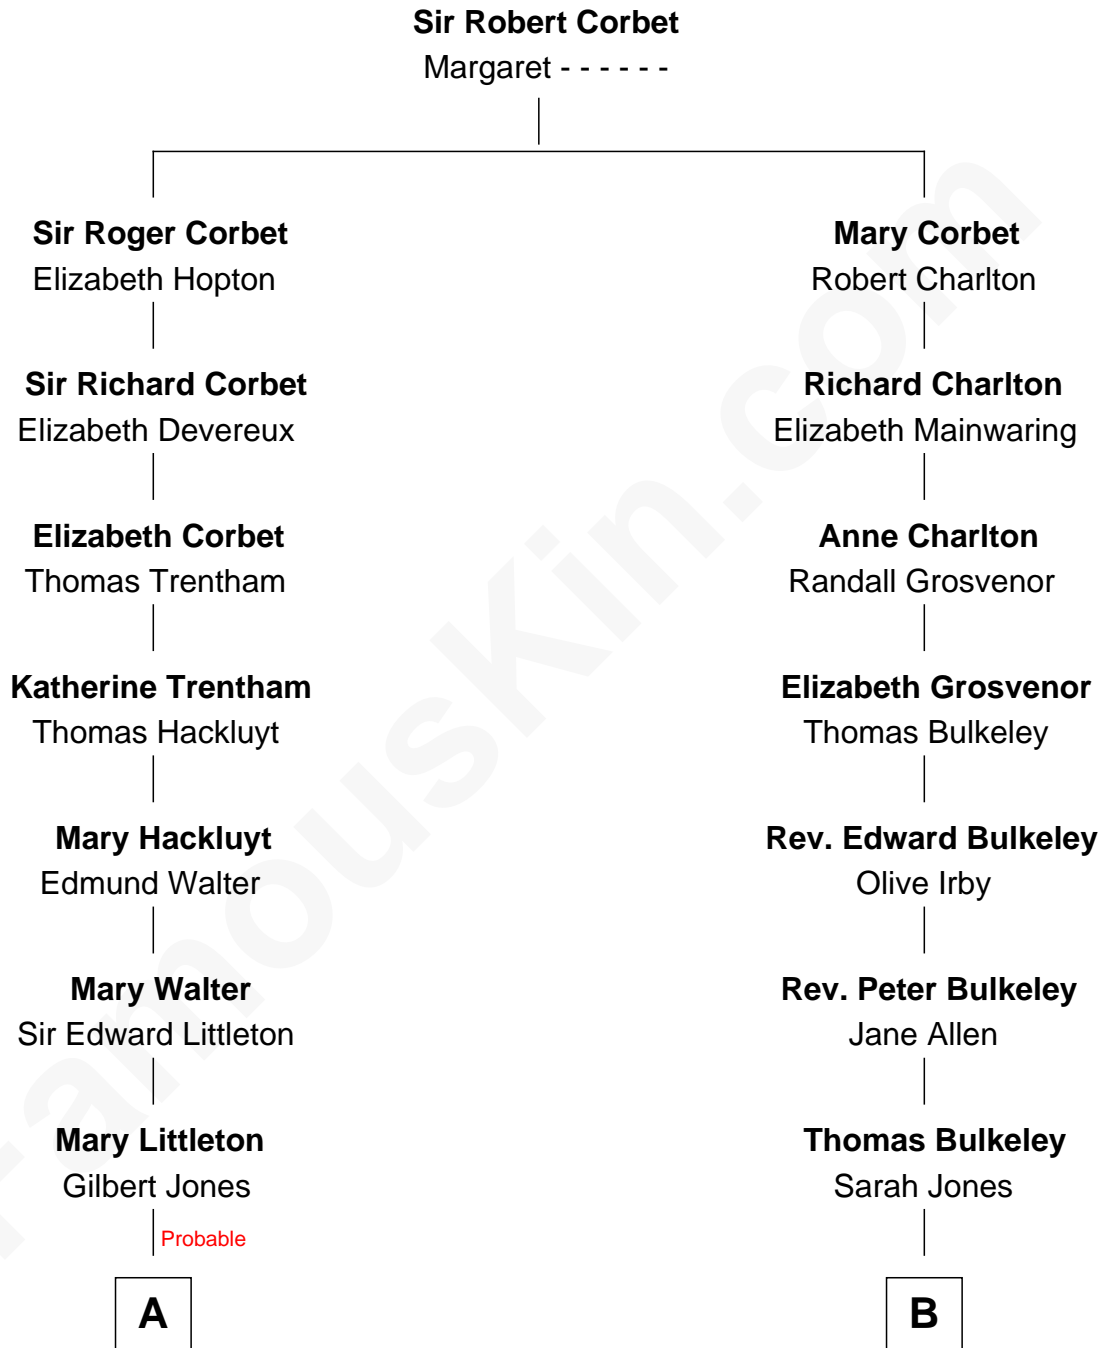

**FamousKin.com**  
**Relationship Chart of**  
**Mary Chapin Carpenter**  
*Singer and Songwriter*

17th cousin 1 time removed of  
**Harry Chapin**  
*Singer and Songwriter*

C

Chapin Carpenter  
Mary Bowie Robertson

Mary Chapin Carpenter  
*Singer and Songwriter*

FamousKin.com