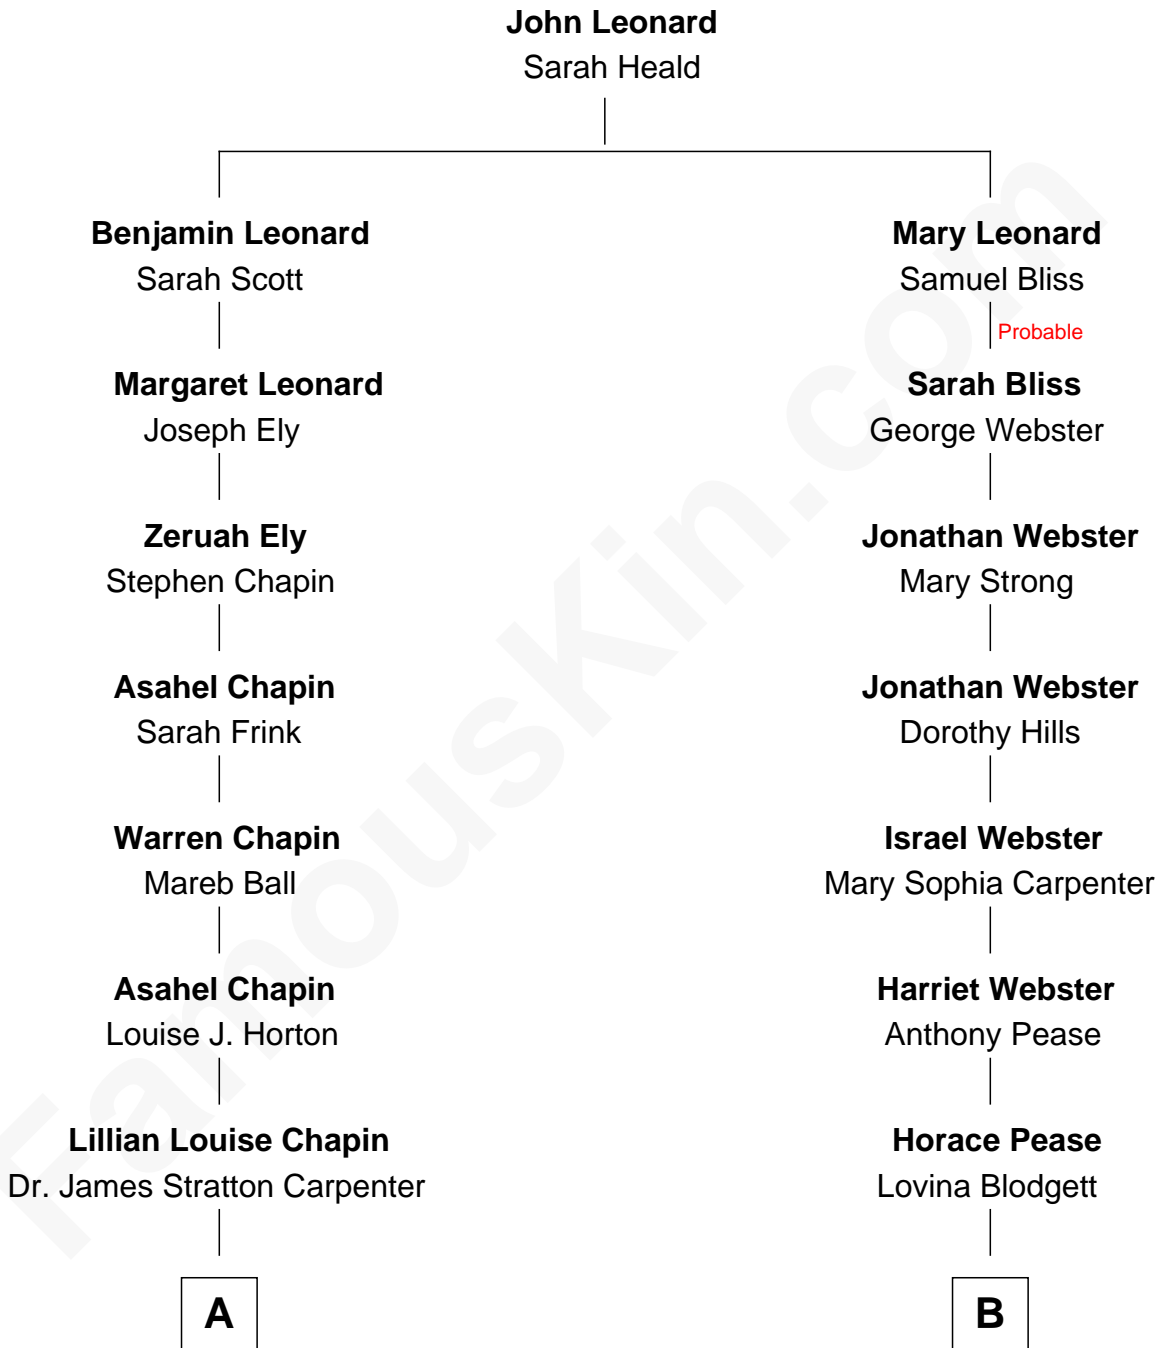

FamousKin.com Relationship Chart of

Mary Chapin Carpenter

Singer and Songwriter

9th cousin 1 time removed of

Mark David Chapman

Assassinated John Lennon

A

Chapin Carpenter