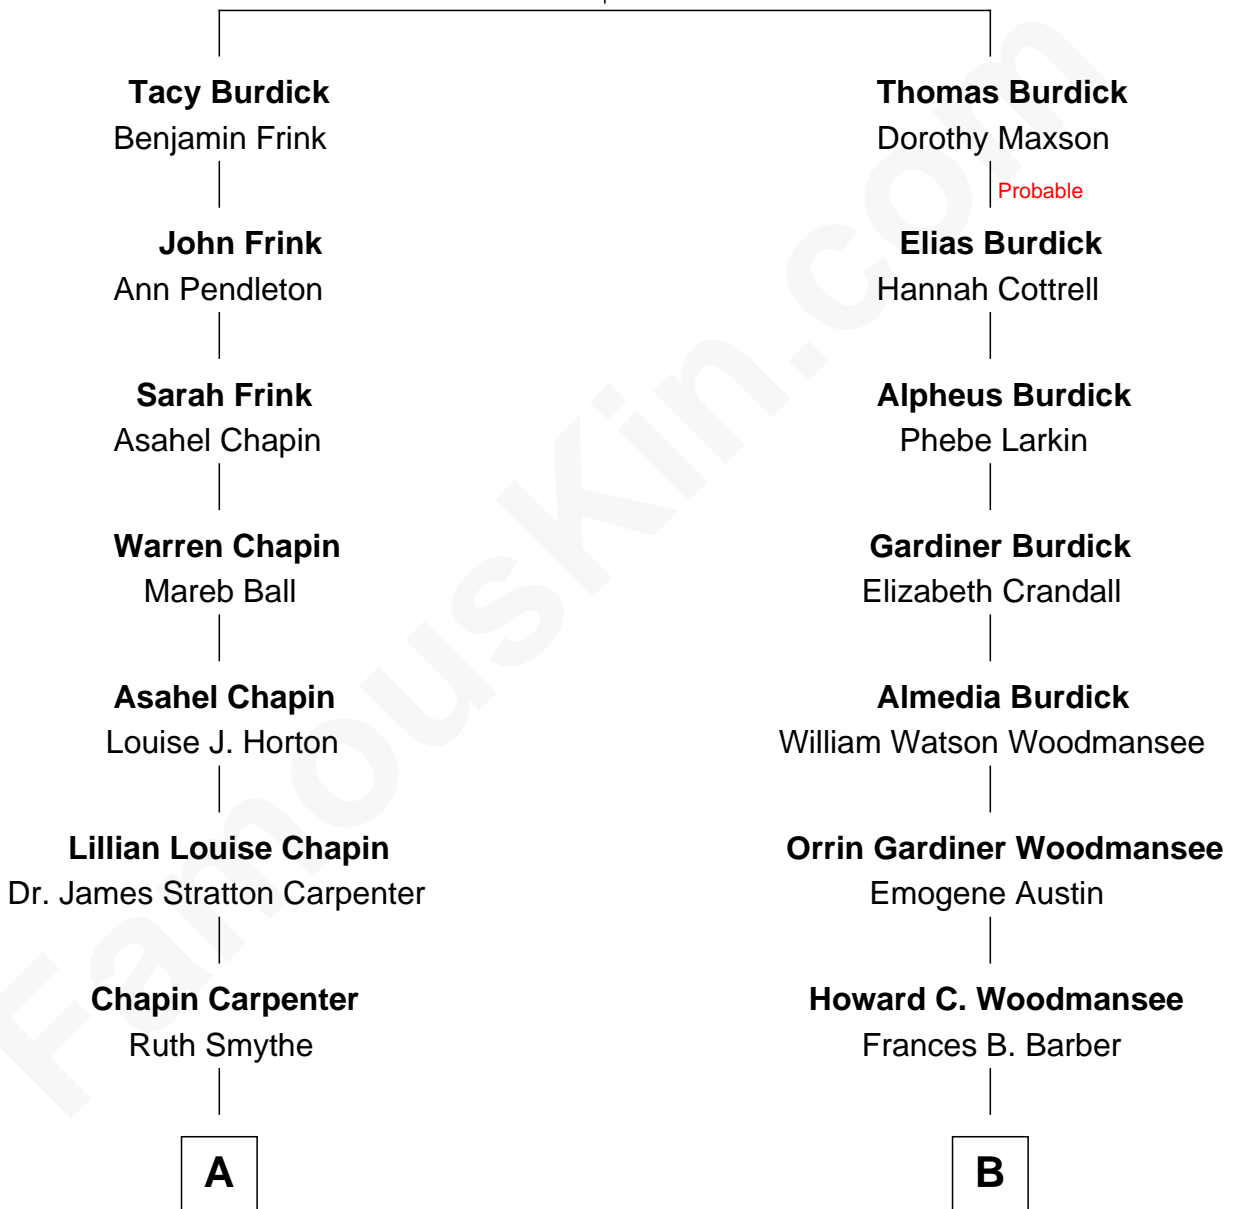

FamousKin.com
Relationship Chart of
Mary Chapin Carpenter
Singer and Songwriter

8th cousin 1 time removed of
Billy Gilman
Country Music and Pop Singer

Samuel Burdick
 Mary Foster

A

Chapin Carpenter
Mary Bowie Robertson