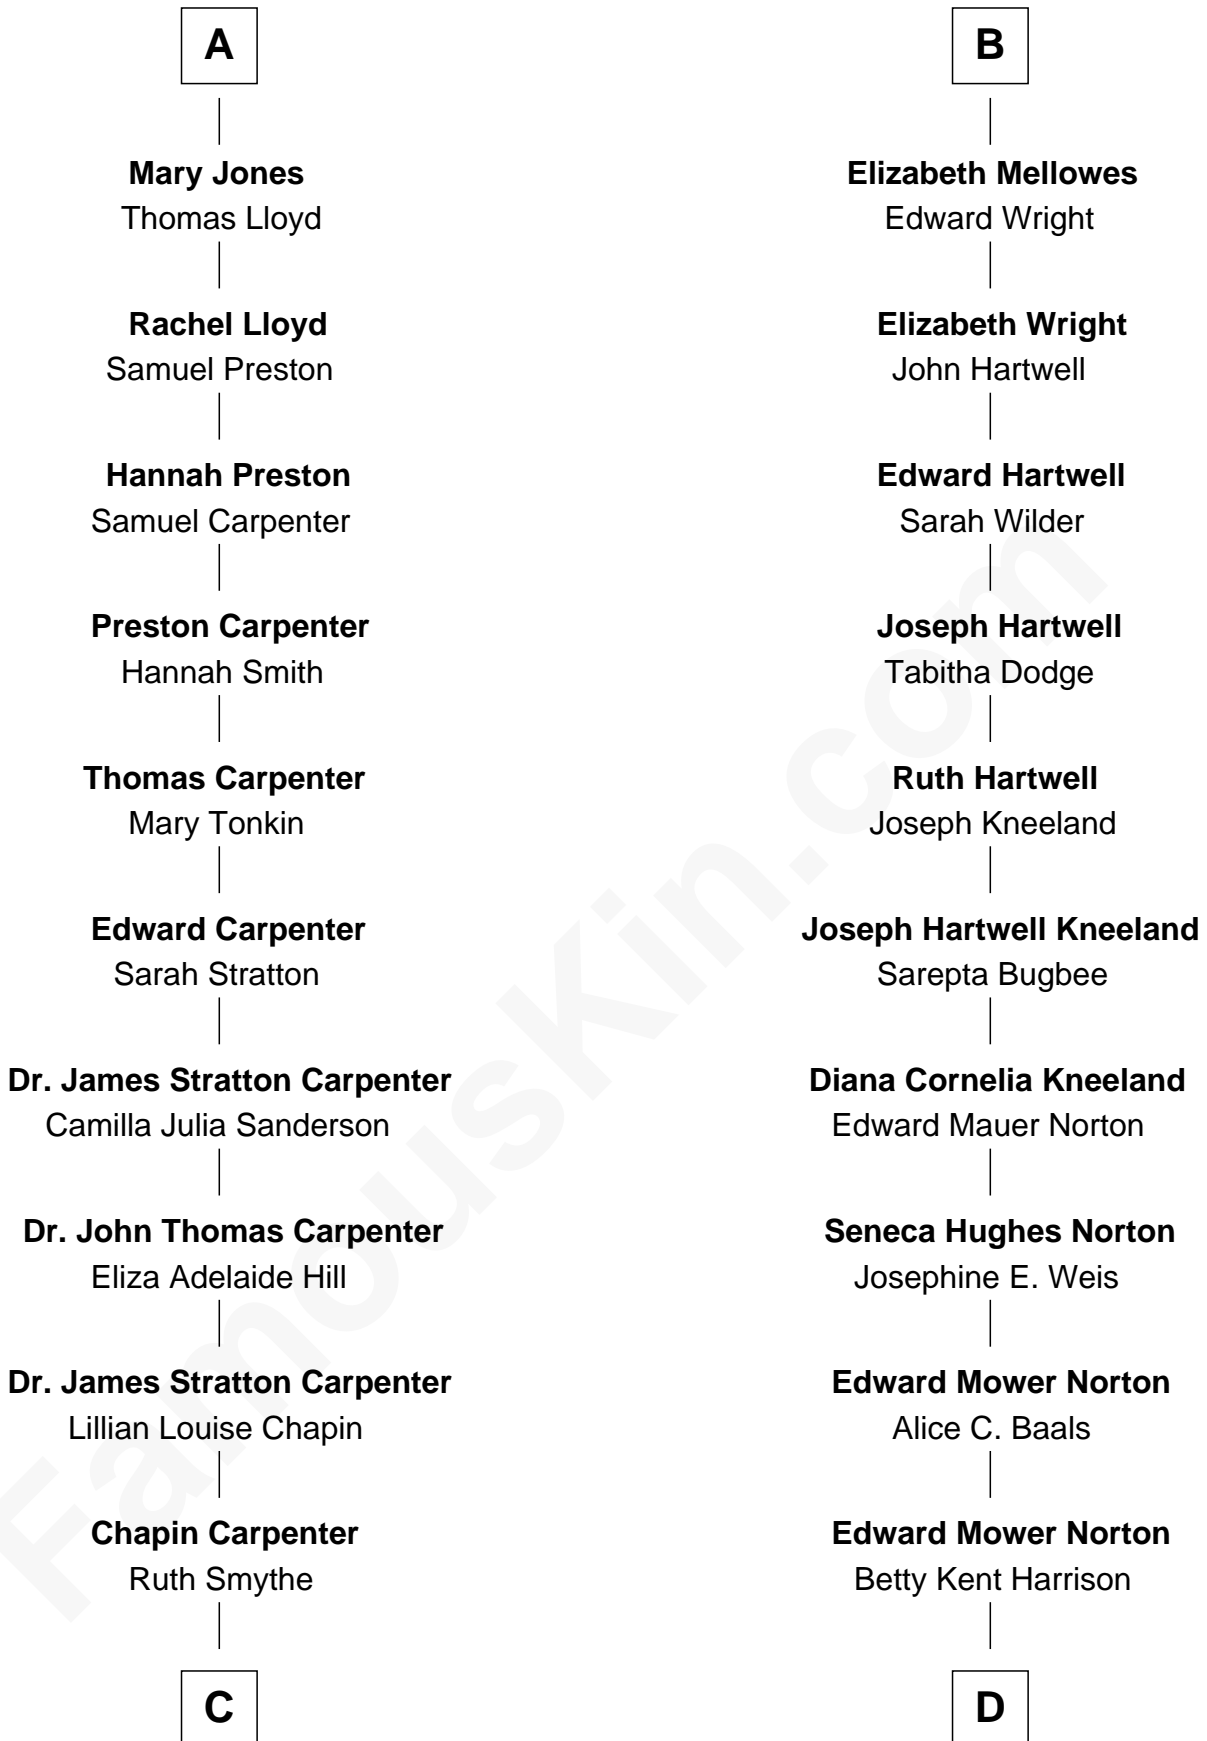

FamousKin.com Relationship Chart of

Mary Chapin Carpenter

Singer and Songwriter

18th cousin of

Edward Norton

Movie Actor

Sir Robert Corbet

Margaret - - - - -