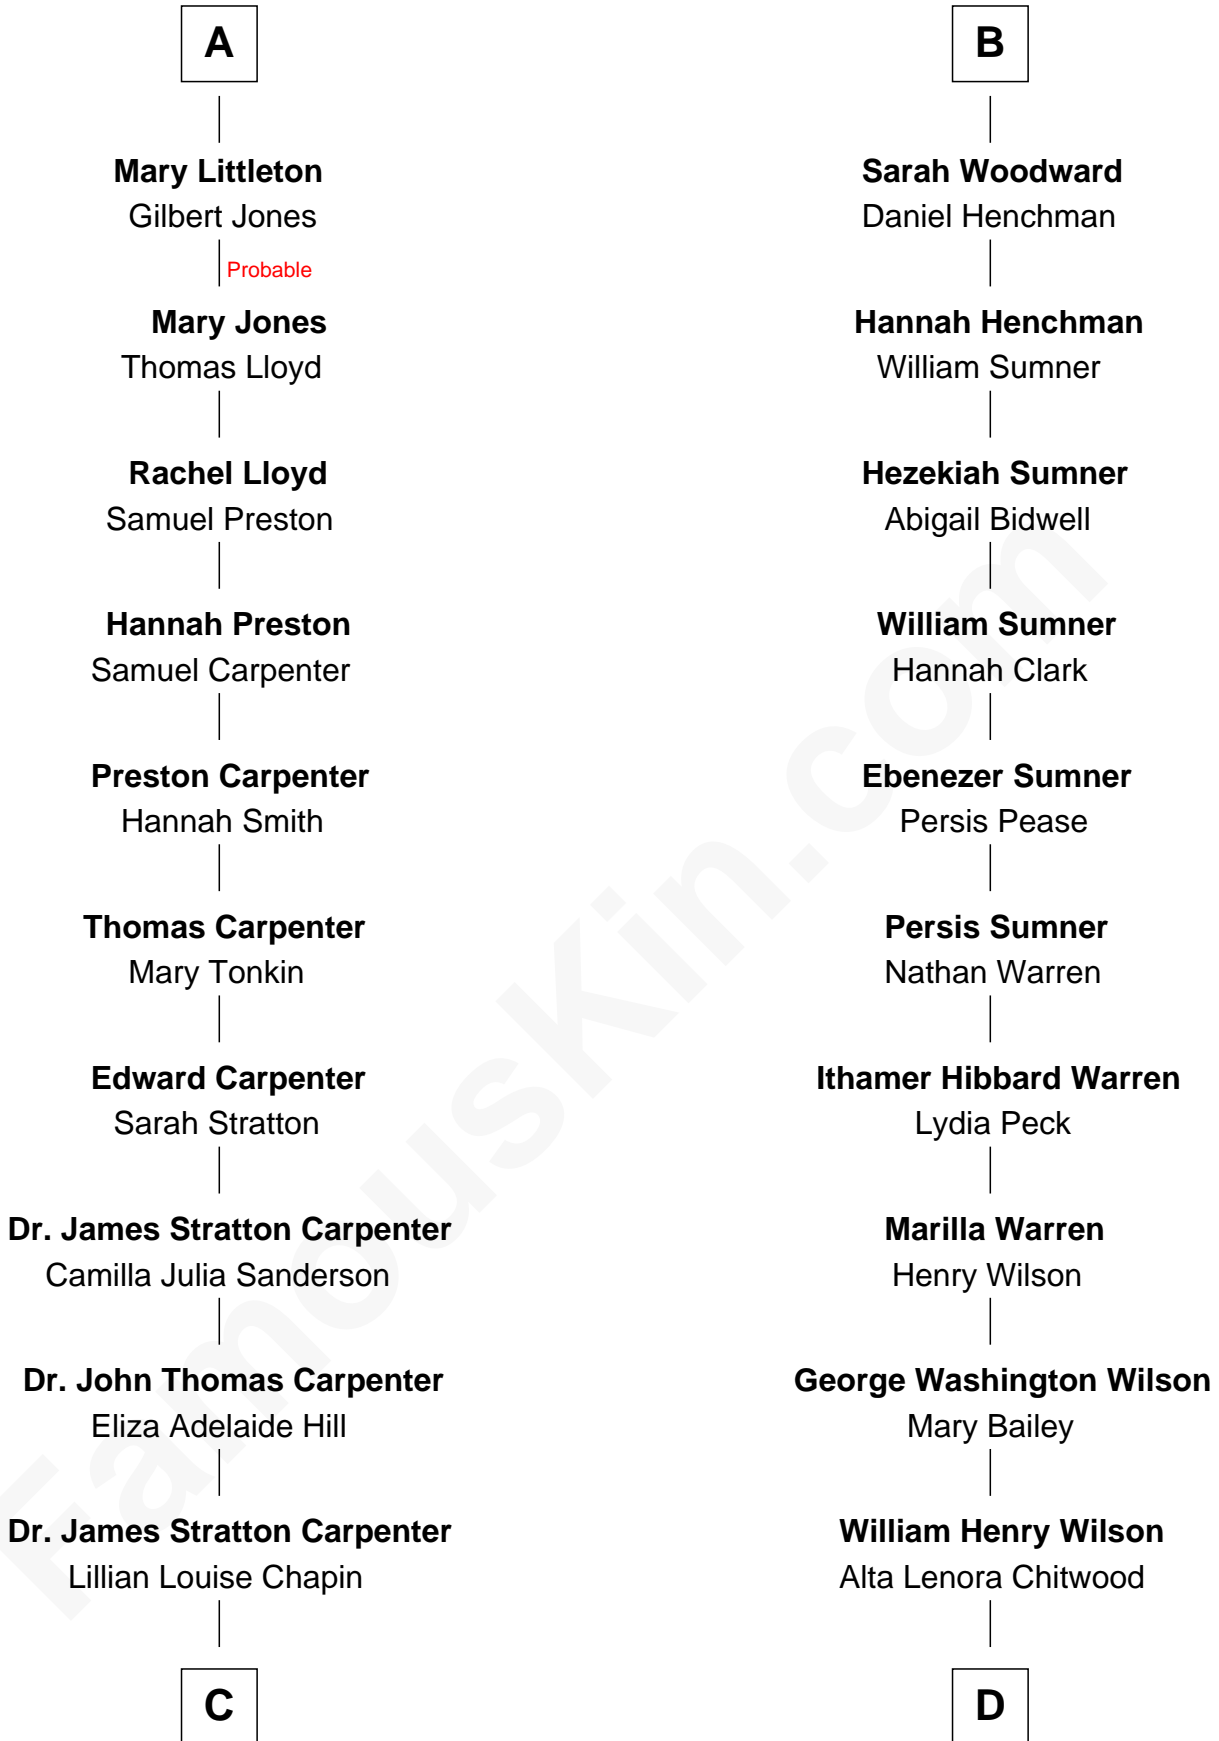

FamousKin.com
Relationship Chart of
Mary Chapin Carpenter
Singer and Songwriter

19th cousin of
Mike Love
Co-Founder of The Beach Boys

C

Chapin Carpenter

Ruth Smythe

Chapin Carpenter

Mary Bowie Robertson

Mary Chapin Carpenter

Singer and Songwriter

D

William Coral Wilson

Edith Sophia Sthole

Emily Glee Wilson

Edward Milton Love

Mike Love

Co-Founder of The Beach Boys