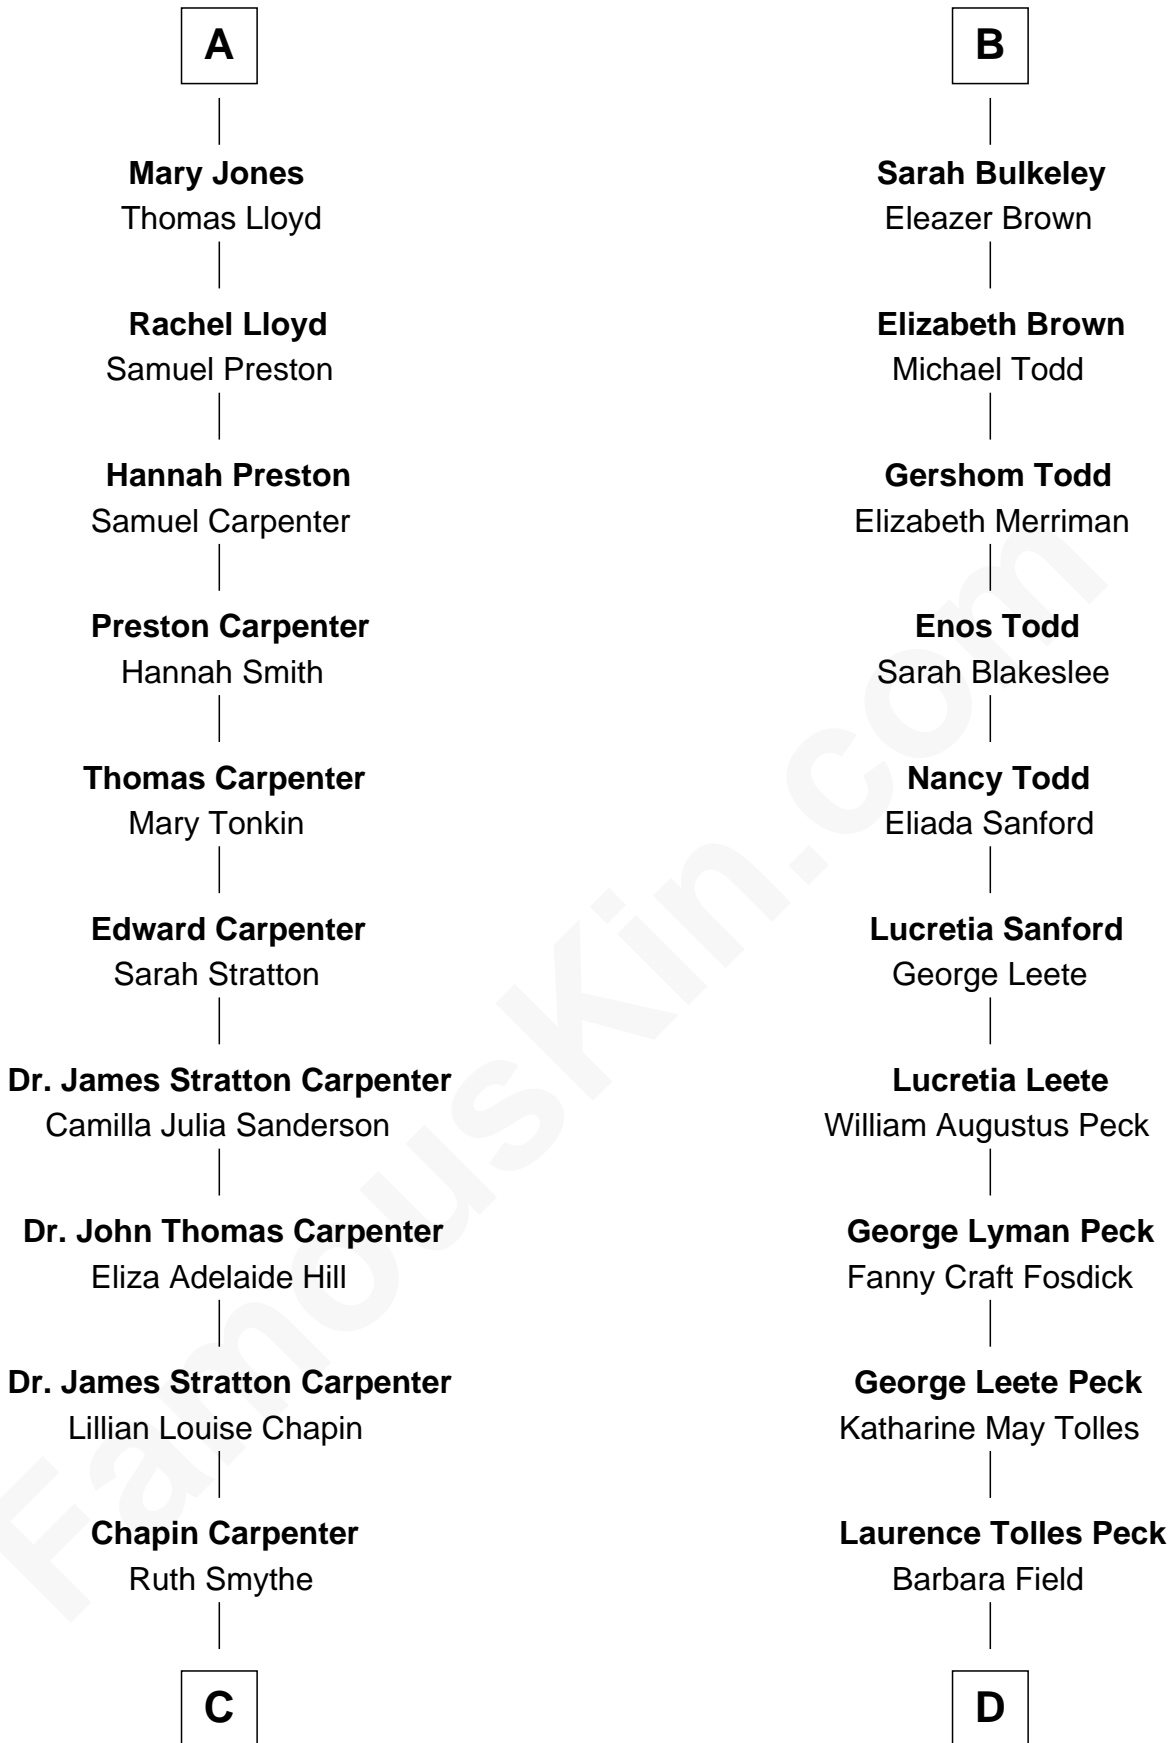

FamousKin.com

Relationship Chart of

Mary Chapin Carpenter

Singer and Songwriter

18th cousin of

Mizuo Peck

TV and Movie Actress

Sir Robert Corbet

Margaret - - - - -

C

Chapin Carpenter
Mary Bowie Robertson

Mary Chapin Carpenter
Singer and Songwriter

D

George Leete Peck
Sanae Mizusawa

Mizuo Peck
TV and Movie Actress

FamousKin.com