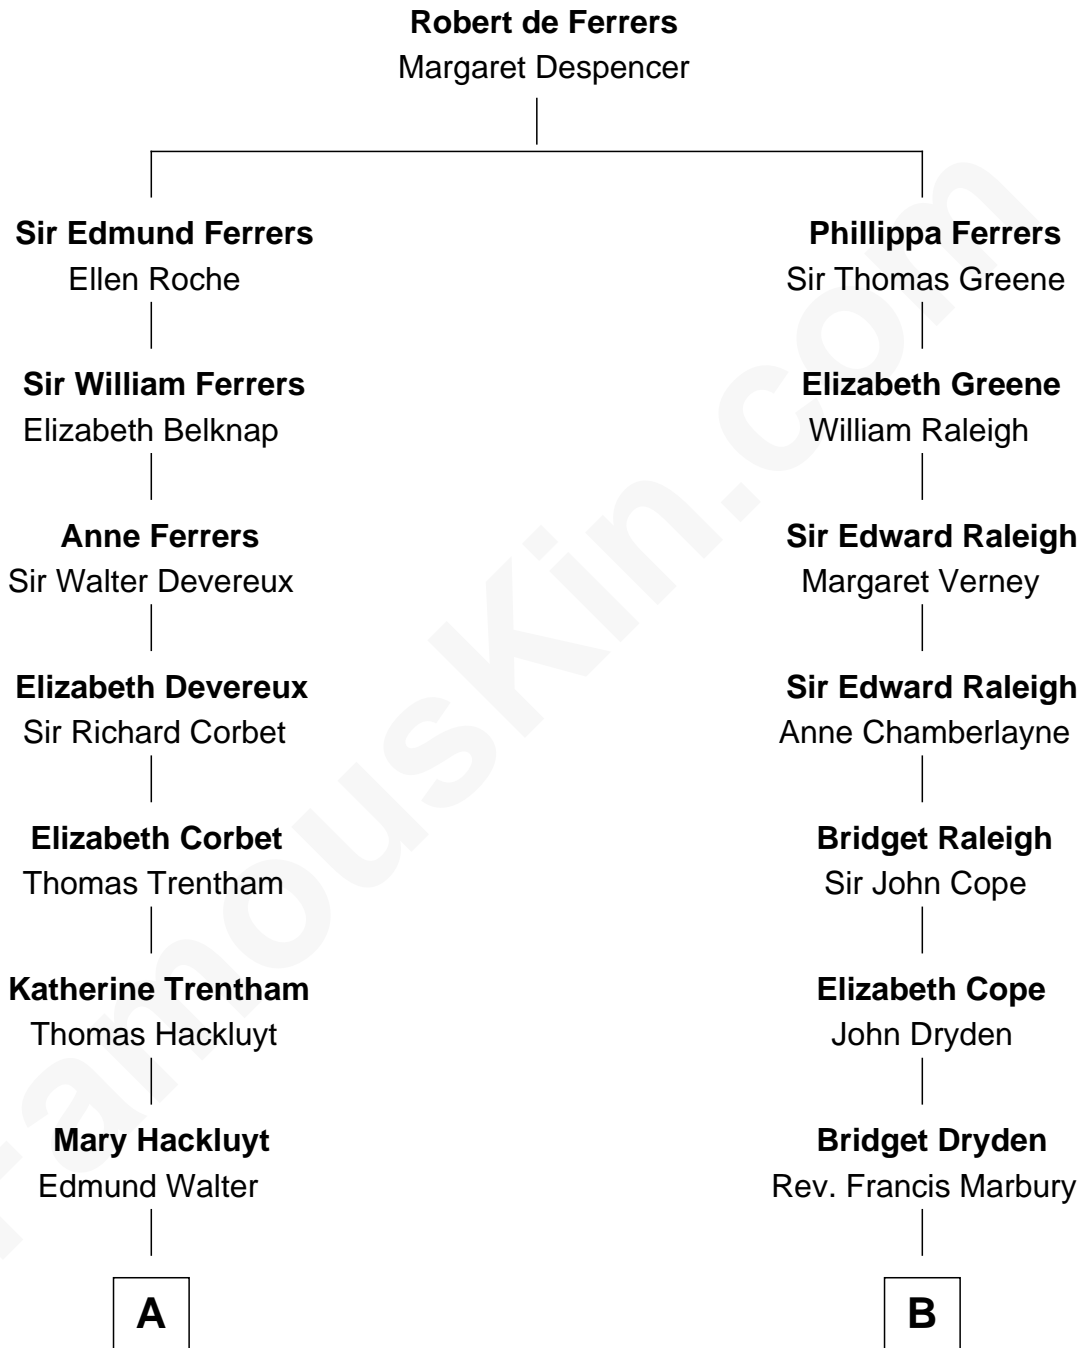

FamousKin.com
Relationship Chart of
Mary Chapin Carpenter
Singer and Songwriter

16th cousin 4 times removed of
Oliver Wendell Holmes, Jr.
U.S. Supreme Court Justice

A

Mary Walter
Sir Edward Littleton

Mary Littleton
Gilbert Jones

Probable

Mary Jones
Thomas Lloyd

Rachel Lloyd
Samuel Preston

Hannah Preston
Samuel Carpenter

Preston Carpenter
Hannah Smith

Thomas Carpenter
Mary Tonkin

Edward Carpenter
Sarah Stratton

Dr. James Stratton Carpenter
Camilla Julia Sanderson