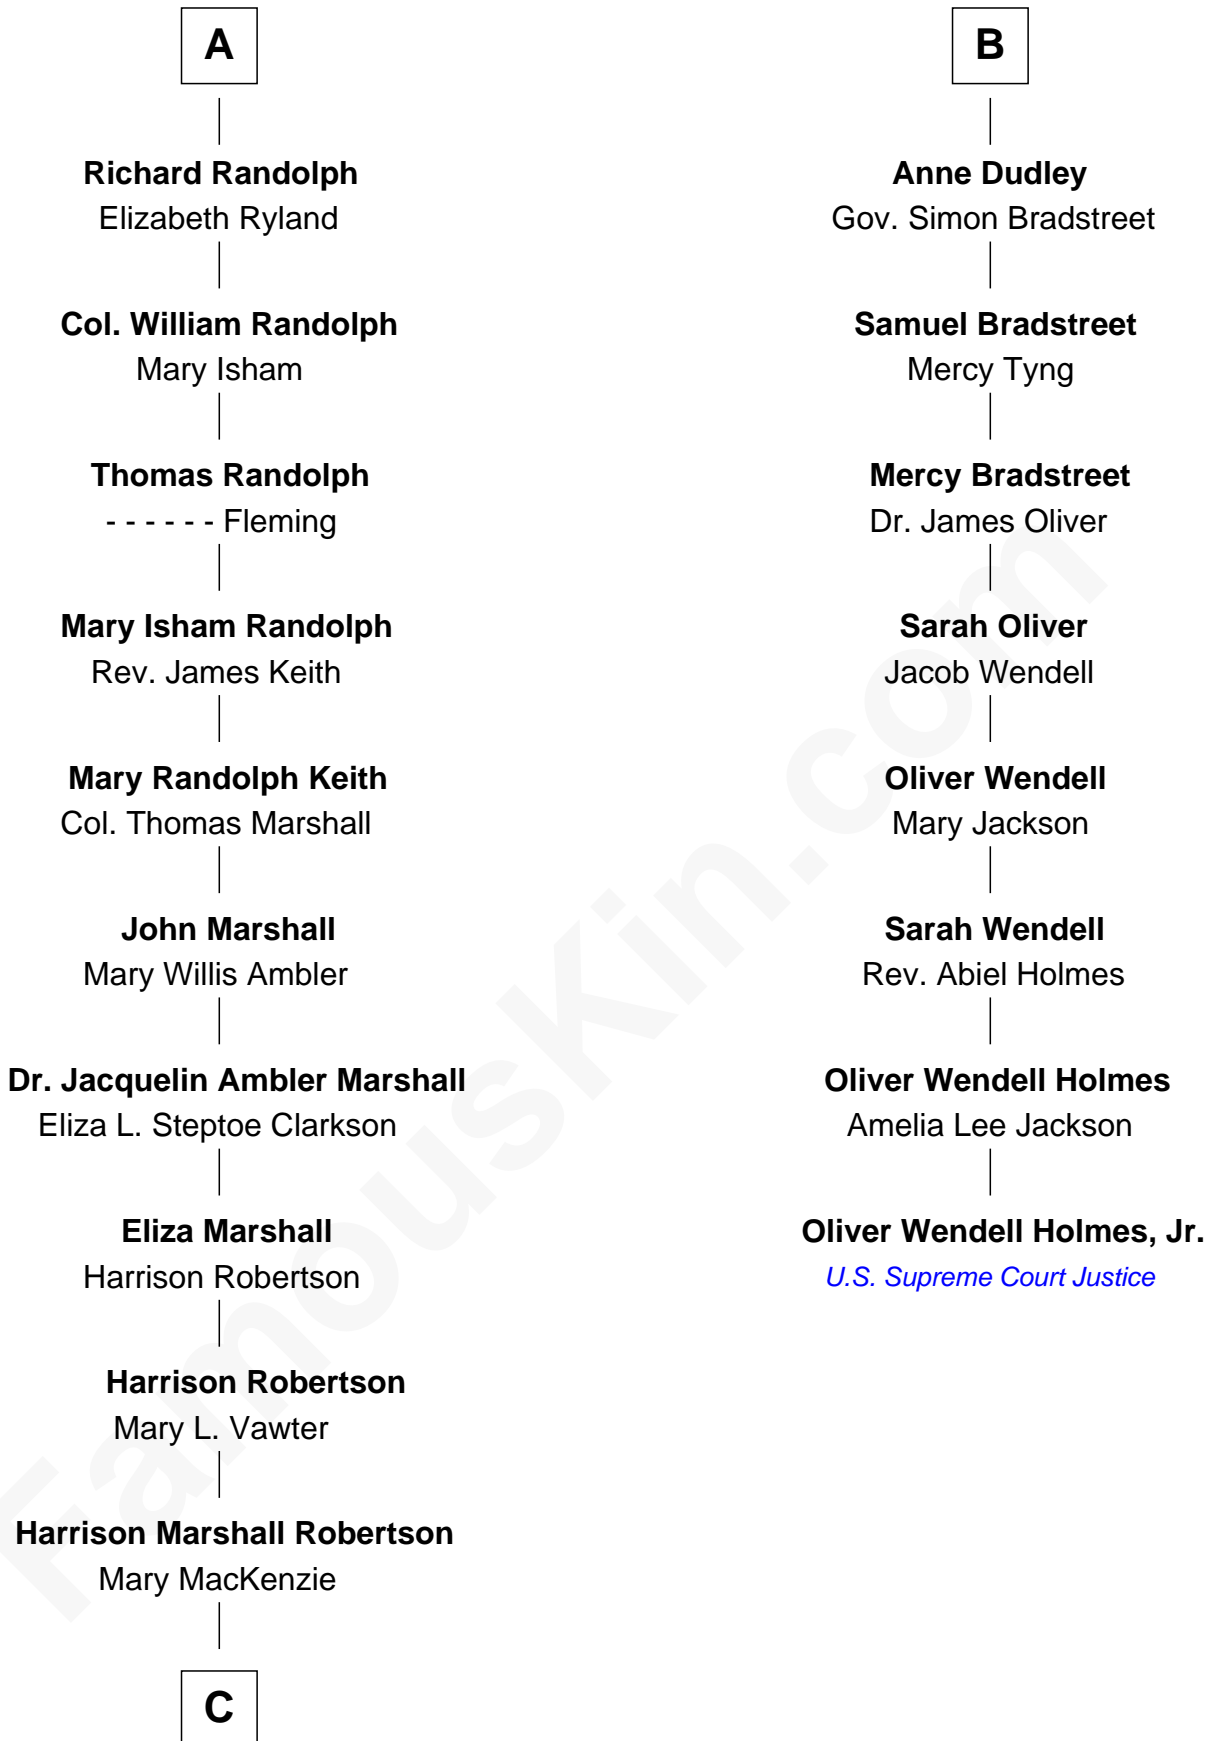

FamousKin.com
Relationship Chart of
Mary Chapin Carpenter
Singer and Songwriter

14th cousin 4 times removed of
Oliver Wendell Holmes, Jr.
U.S. Supreme Court Justice

C

—
Mary Bowie Robertson

Chapin Carpenter

—
Mary Chapin Carpenter

Singer and Songwriter

FamousKin.com