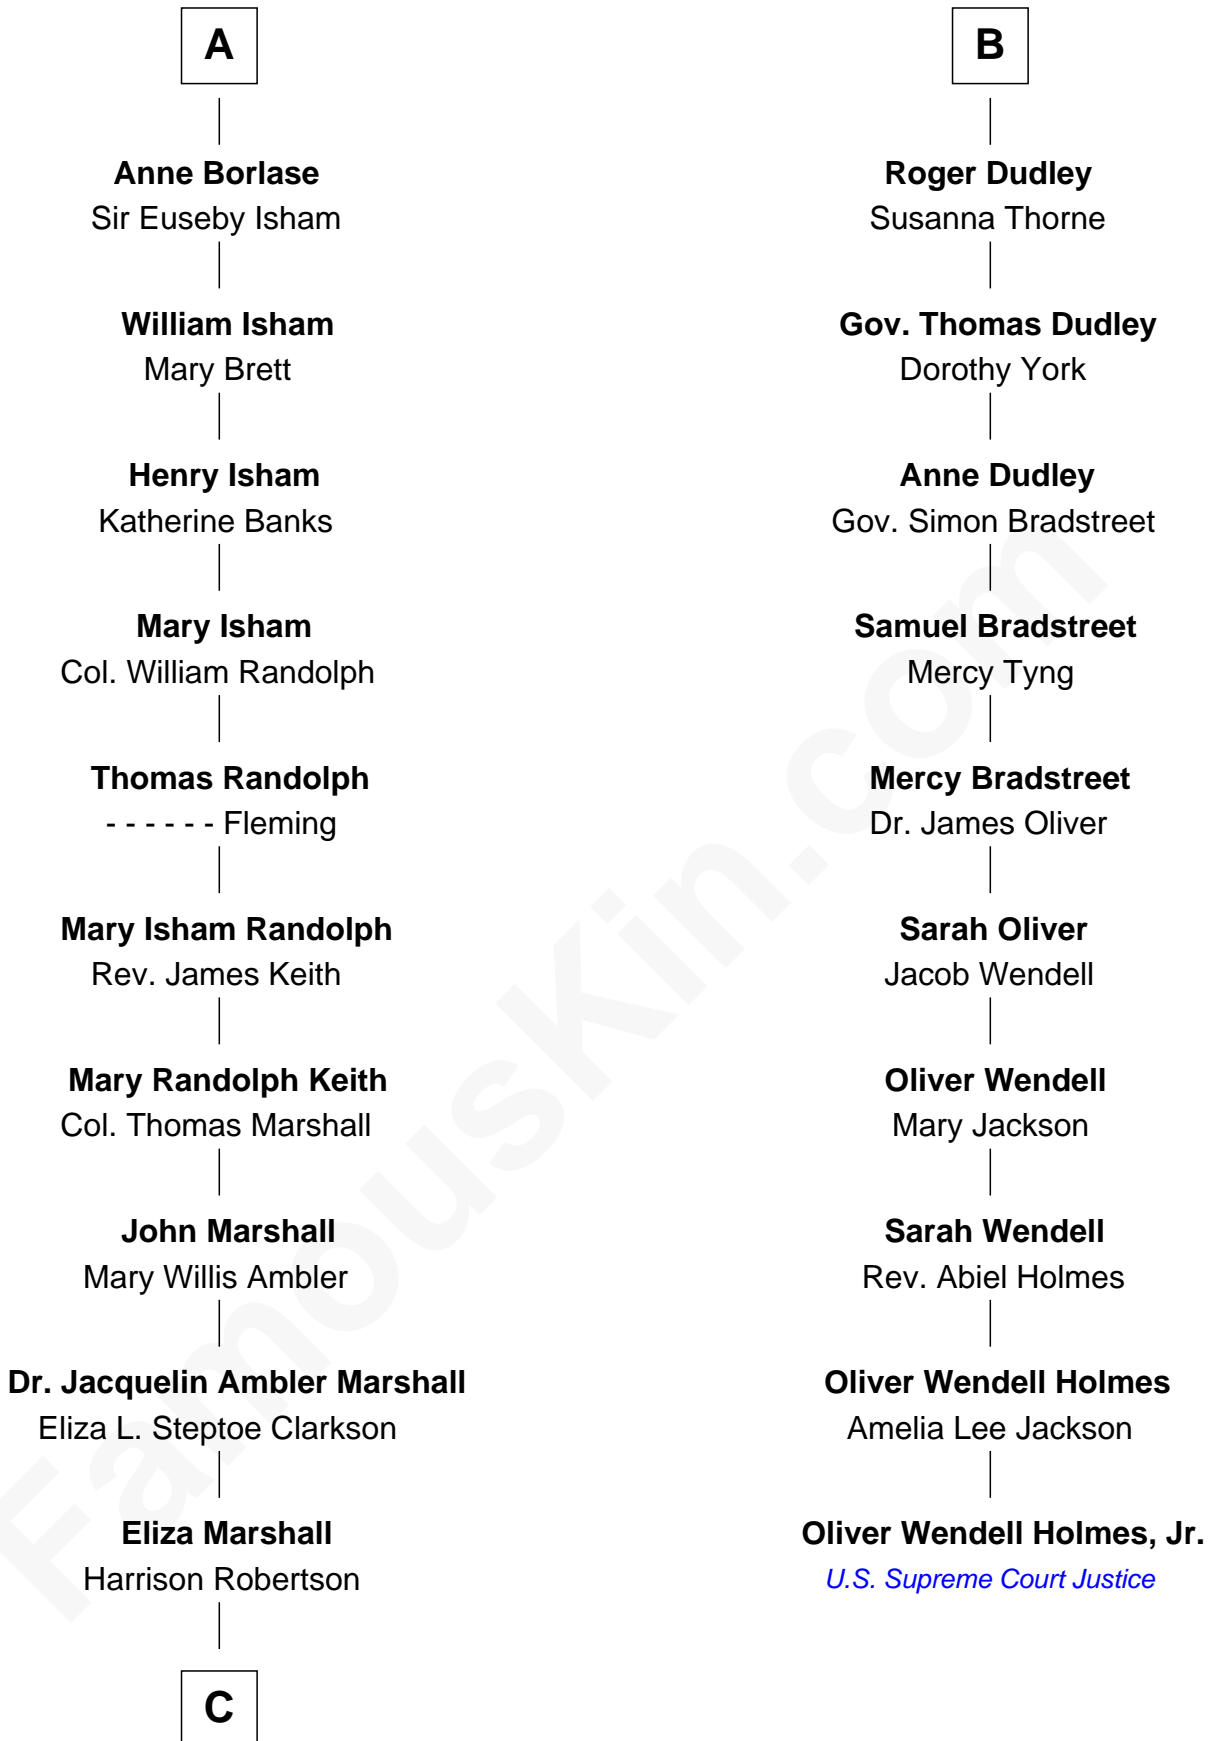

**FamousKin.com**  
**Relationship Chart of**  
**Mary Chapin Carpenter**  
*Singer and Songwriter*

**16th cousin 4 times removed of**  
**Oliver Wendell Holmes, Jr.**  
*U.S. Supreme Court Justice*

**C**

—  
**Harrison Robertson**

Mary L. Vawter

—  
**Harrison Marshall Robertson**

Mary MacKenzie

—  
**Mary Bowie Robertson**

Chapin Carpenter

—  
**Mary Chapin Carpenter**

*Singer and Songwriter*