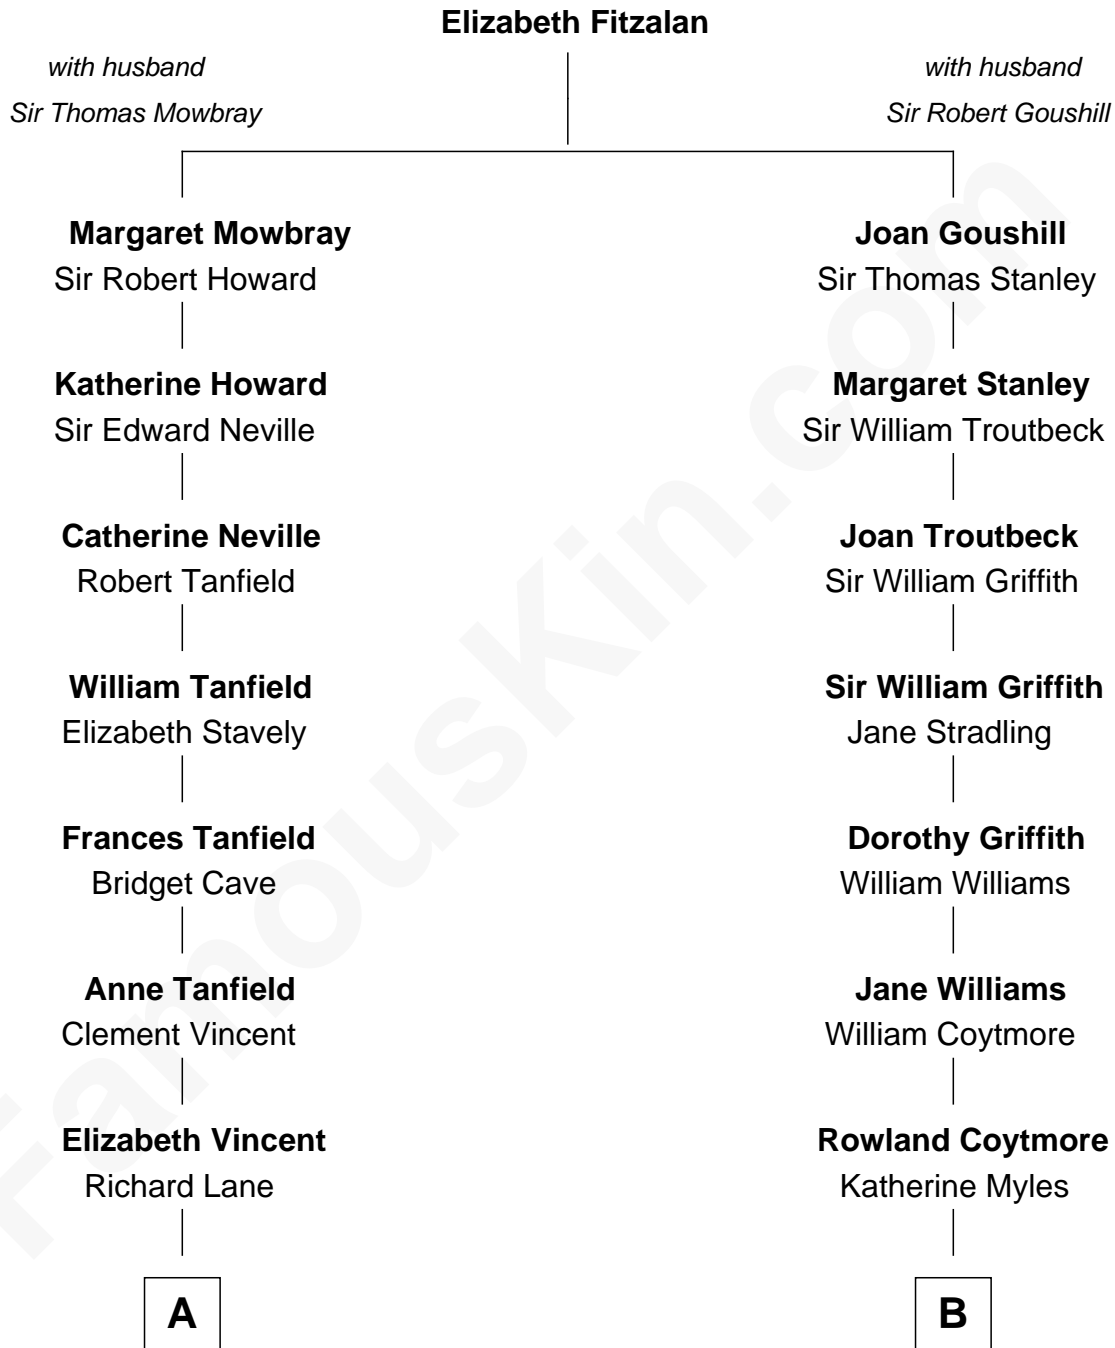

**FamousKin.com**  
**Relationship Chart of**  
**Mary Chapin Carpenter**  
*Singer and Songwriter*

**14th cousin 5 times removed of**  
**Oliver Wendell Holmes, Jr.**  
*U.S. Supreme Court Justice*

**C**

—  
**Harrison Marshall Robertson**

Mary MacKenzie

—  
**Mary Bowie Robertson**

Chapin Carpenter

—  
**Mary Chapin Carpenter**

*Singer and Songwriter*

FamousKin.com