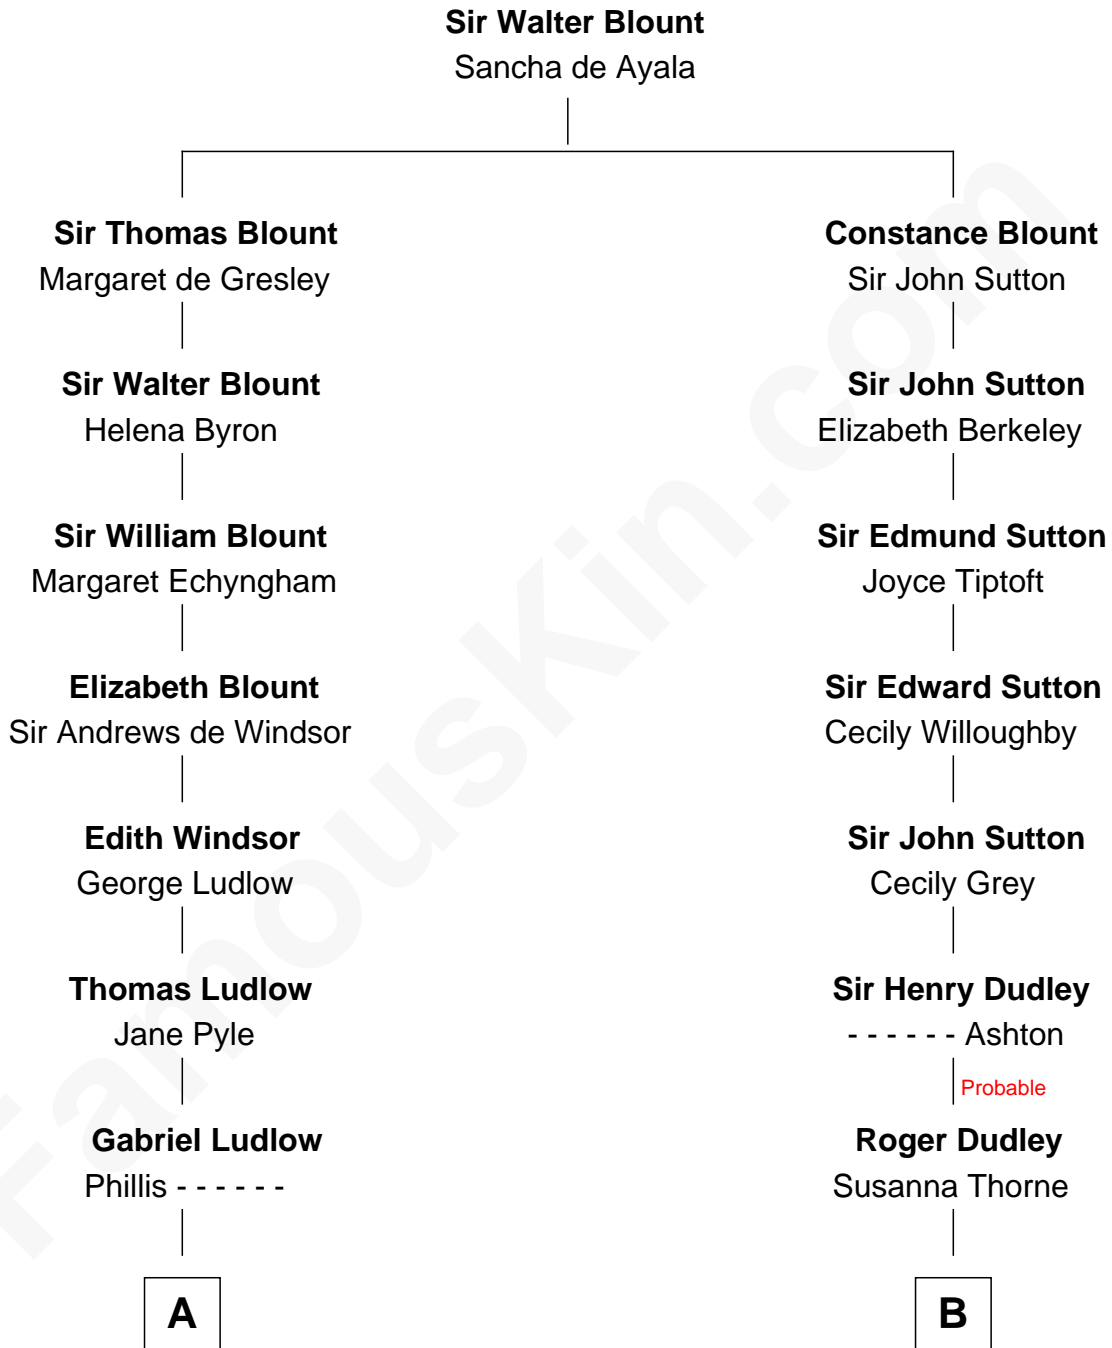

FamousKin.com
Relationship Chart of
Mary Chapin Carpenter
Singer and Songwriter

14th cousin 4 times removed of
Oliver Wendell Holmes, Sr.
American "Fireside" Poet

C

—
Mary Bowie Robertson

Chapin Carpenter

—
Mary Chapin Carpenter

Singer and Songwriter

FamousKin.com