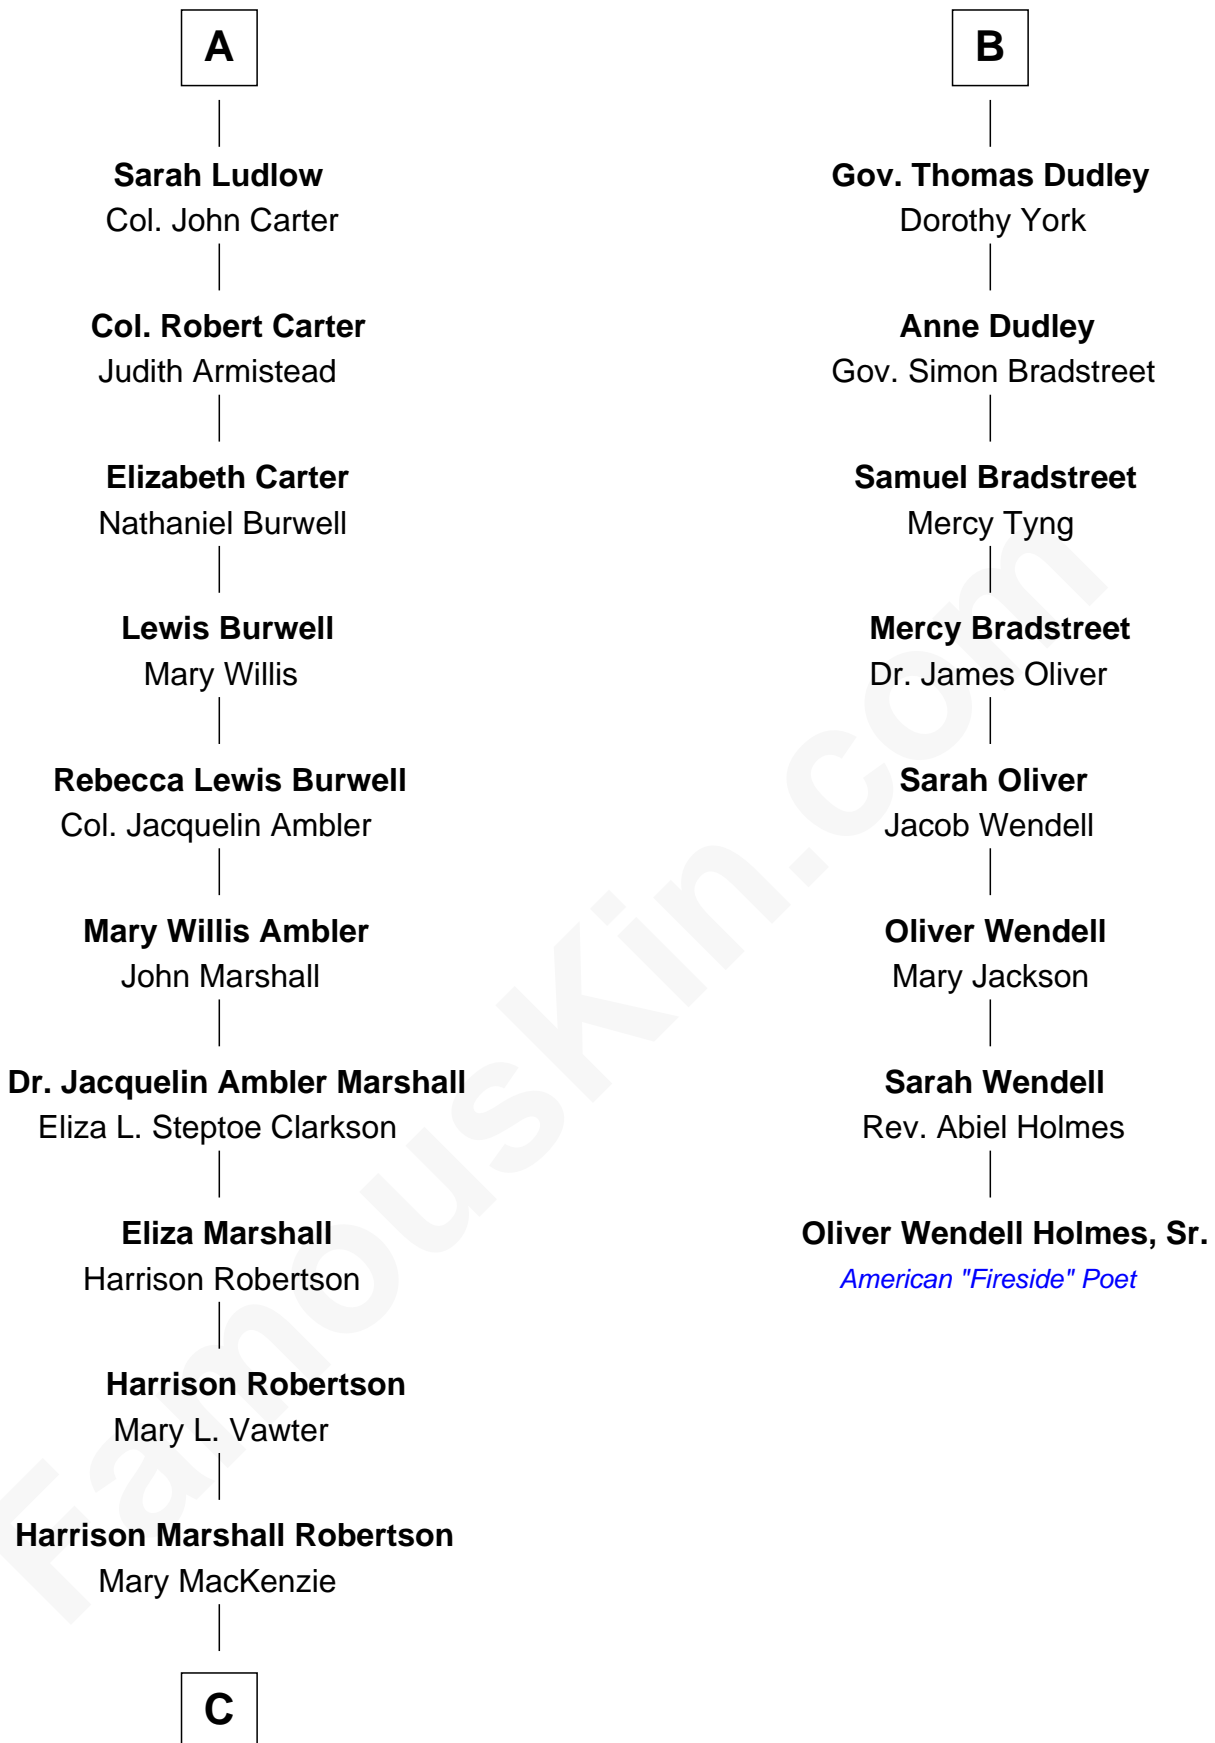

FamousKin.com
Relationship Chart of
Mary Chapin Carpenter
Singer and Songwriter

14th cousin 4 times removed of
Oliver Wendell Holmes, Sr.
American "Fireside" Poet

C

—
Mary Bowie Robertson

Chapin Carpenter

—
Mary Chapin Carpenter

Singer and Songwriter

FamousKin.com