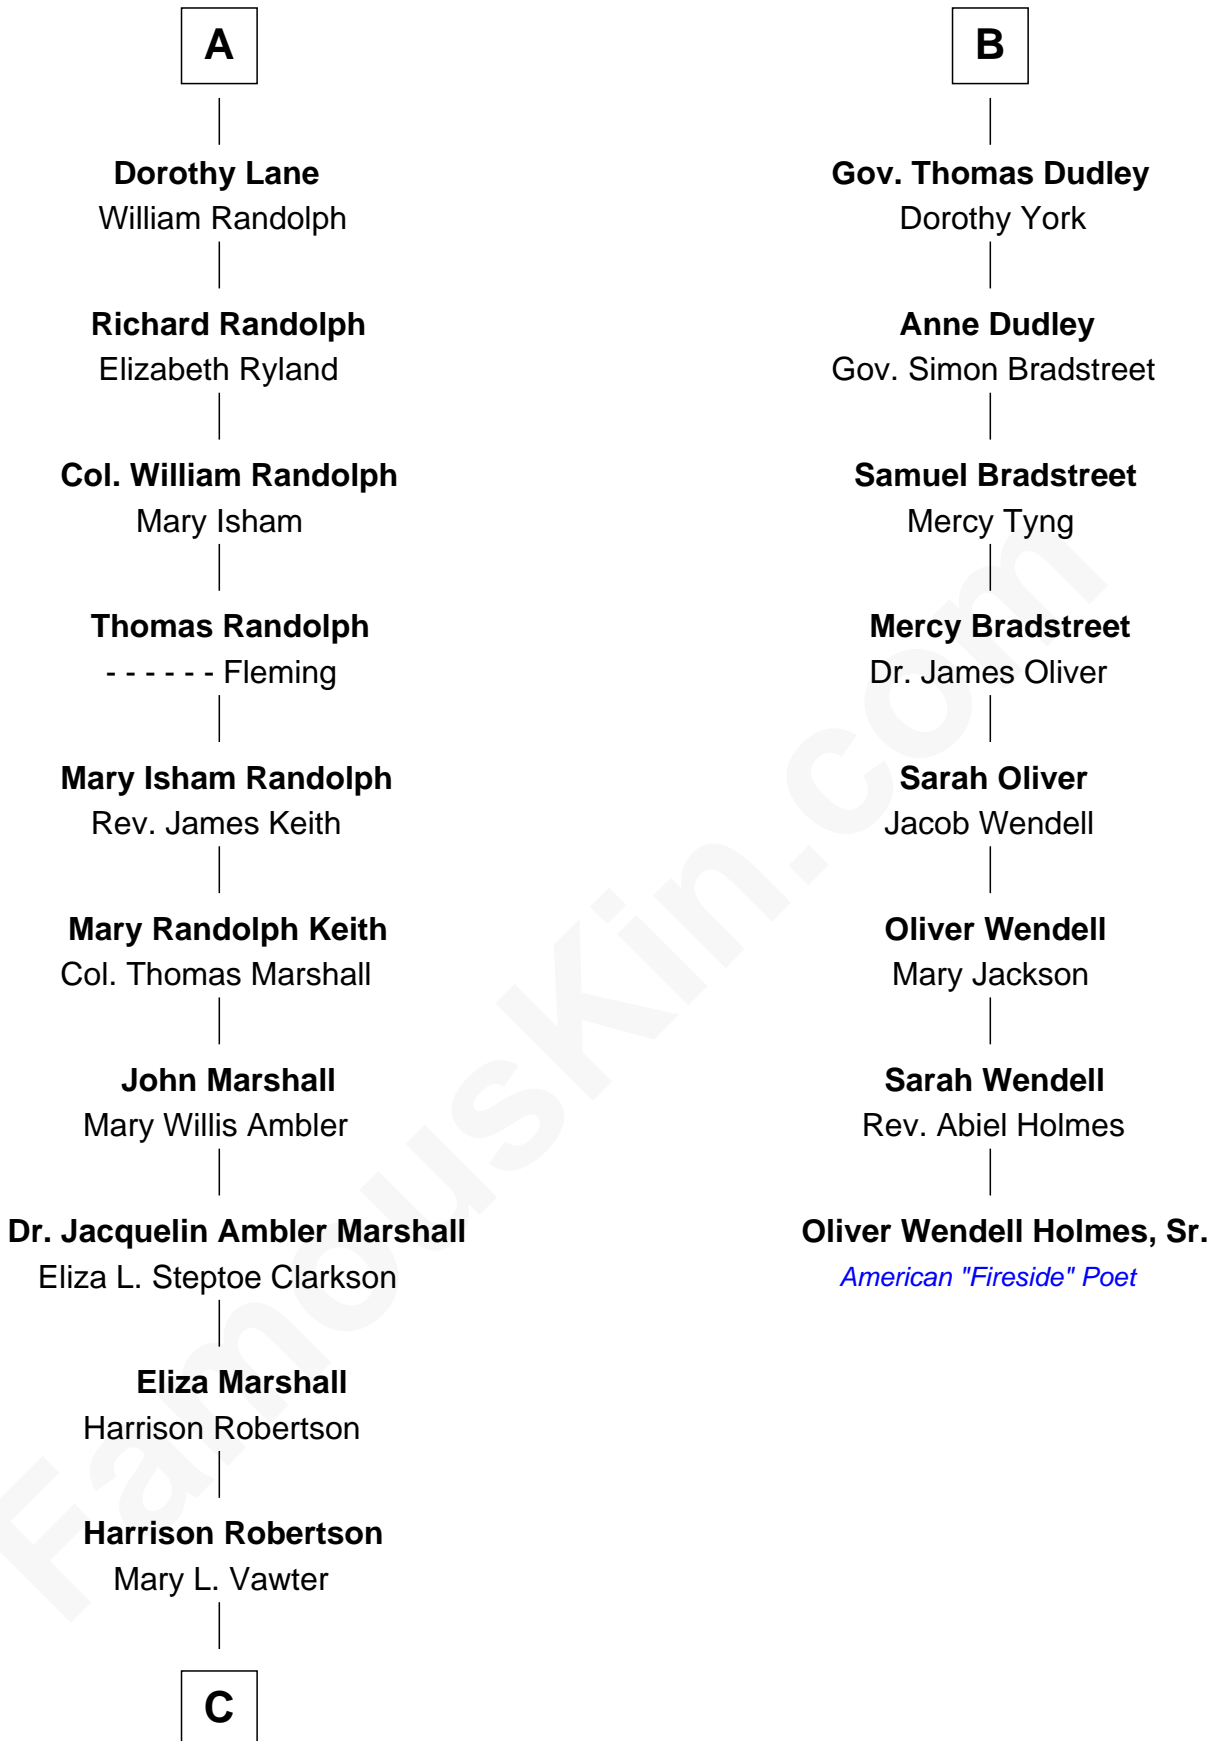

FamousKin.com

Relationship Chart of

Mary Chapin Carpenter

Singer and Songwriter

14th cousin 5 times removed of

Oliver Wendell Holmes, Sr.

American "Fireside" Poet

John of Gaunt

Katherine Roet

C

—
Harrison Marshall Robertson

Mary MacKenzie

—
Mary Bowie Robertson

Chapin Carpenter

—
Mary Chapin Carpenter

Singer and Songwriter