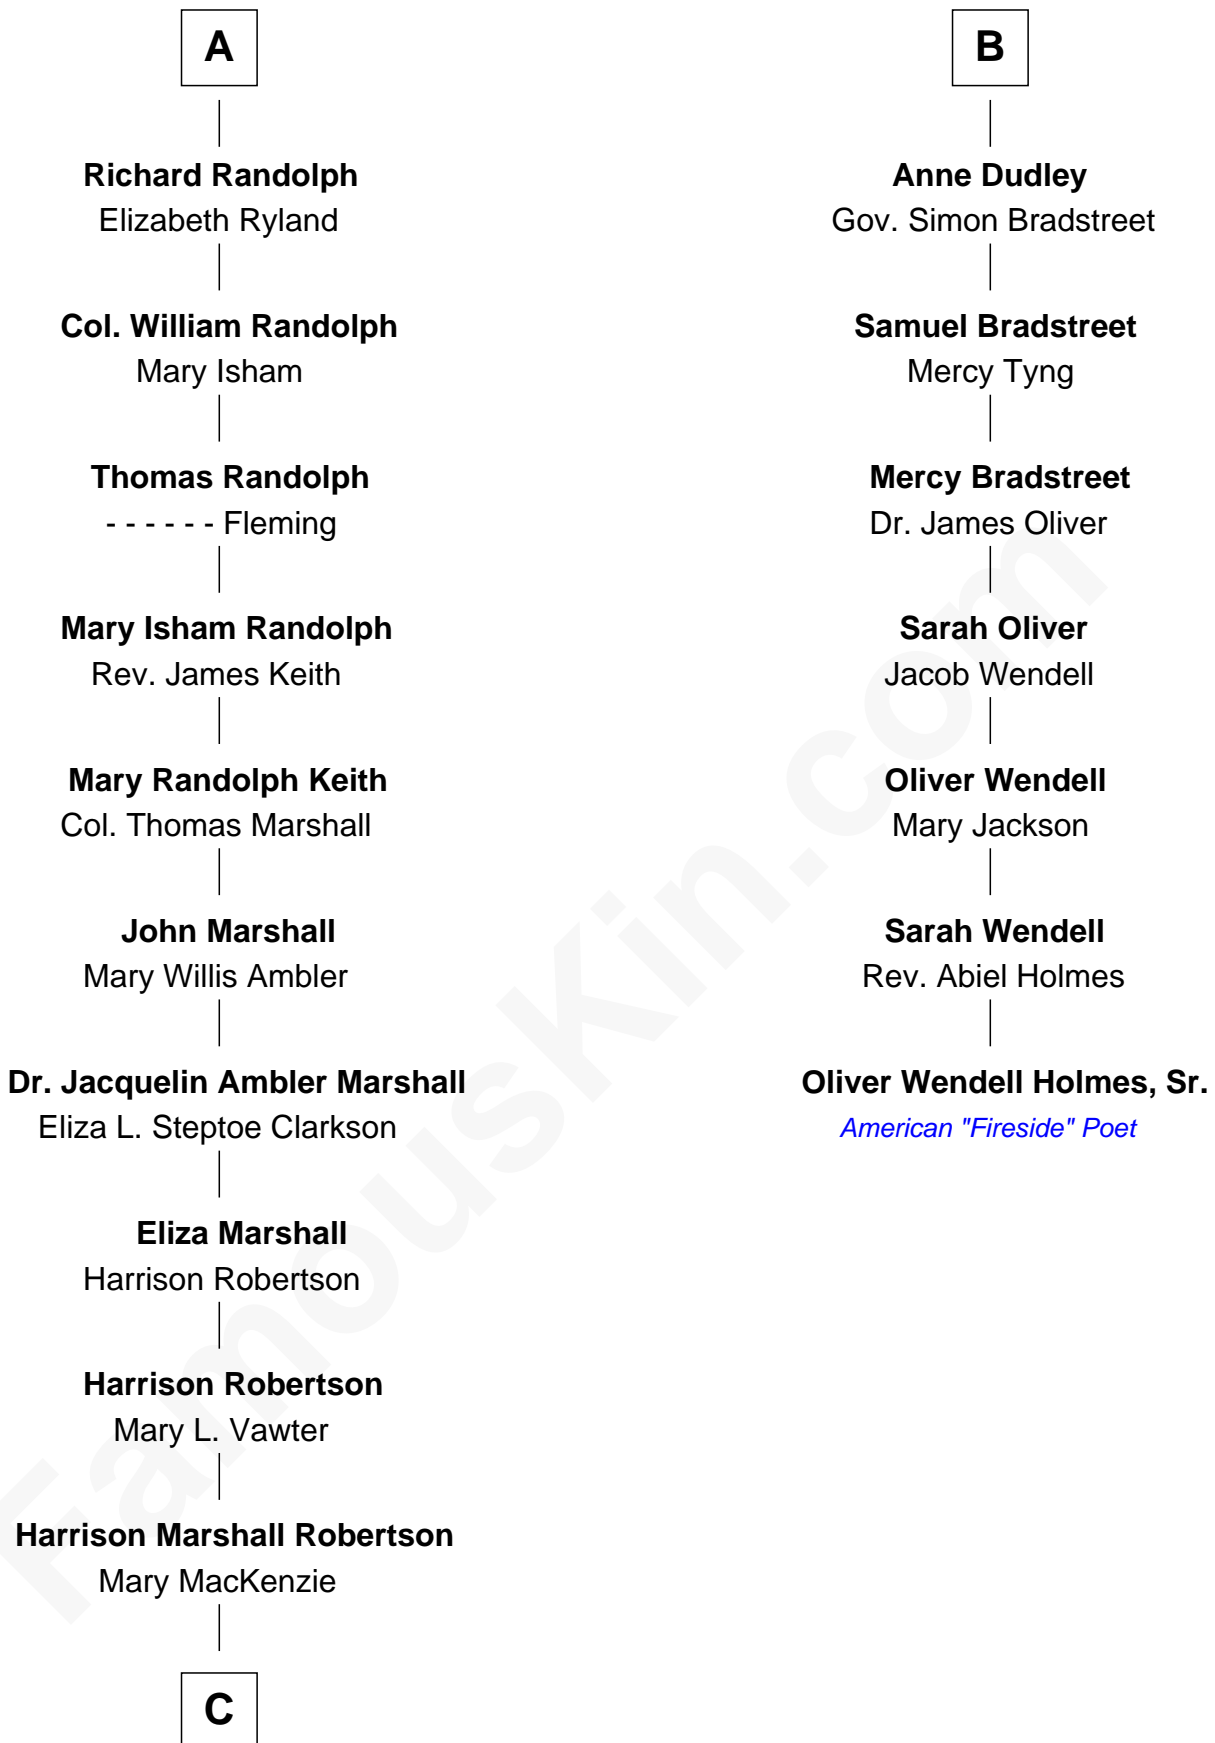

FamousKin.com
Relationship Chart of
Mary Chapin Carpenter
Singer and Songwriter

13th cousin 5 times removed of
Oliver Wendell Holmes, Sr.
American "Fireside" Poet

C

—
Mary Bowie Robertson

Chapin Carpenter

—
Mary Chapin Carpenter

Singer and Songwriter

FamousKin.com