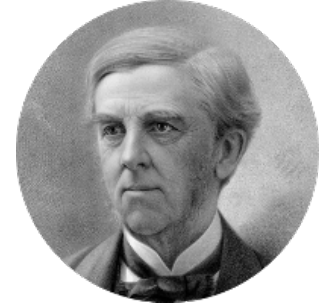

**FamousKin.com**  
**Relationship Chart of**  
**Mary Chapin Carpenter**  
*Singer and Songwriter*

**16th cousin 5 times removed of**  
**Oliver Wendell Holmes, Sr.**  
*American "Fireside" Poet*

**Sir John Howard**  
 Alice de Bois

**Sir Robert Howard**  
 Margaret de Scales

**Joan Howard**  
 Sir Peter de Brewes

**Sir John Howard**  
 Alice Tendring

**Beatrice Brewes**  
 Sir Hugh Shirley

**Sir Robert Howard**  
 Margaret Mowbray

**Sir Ralph Shirley**  
 Joan Basset