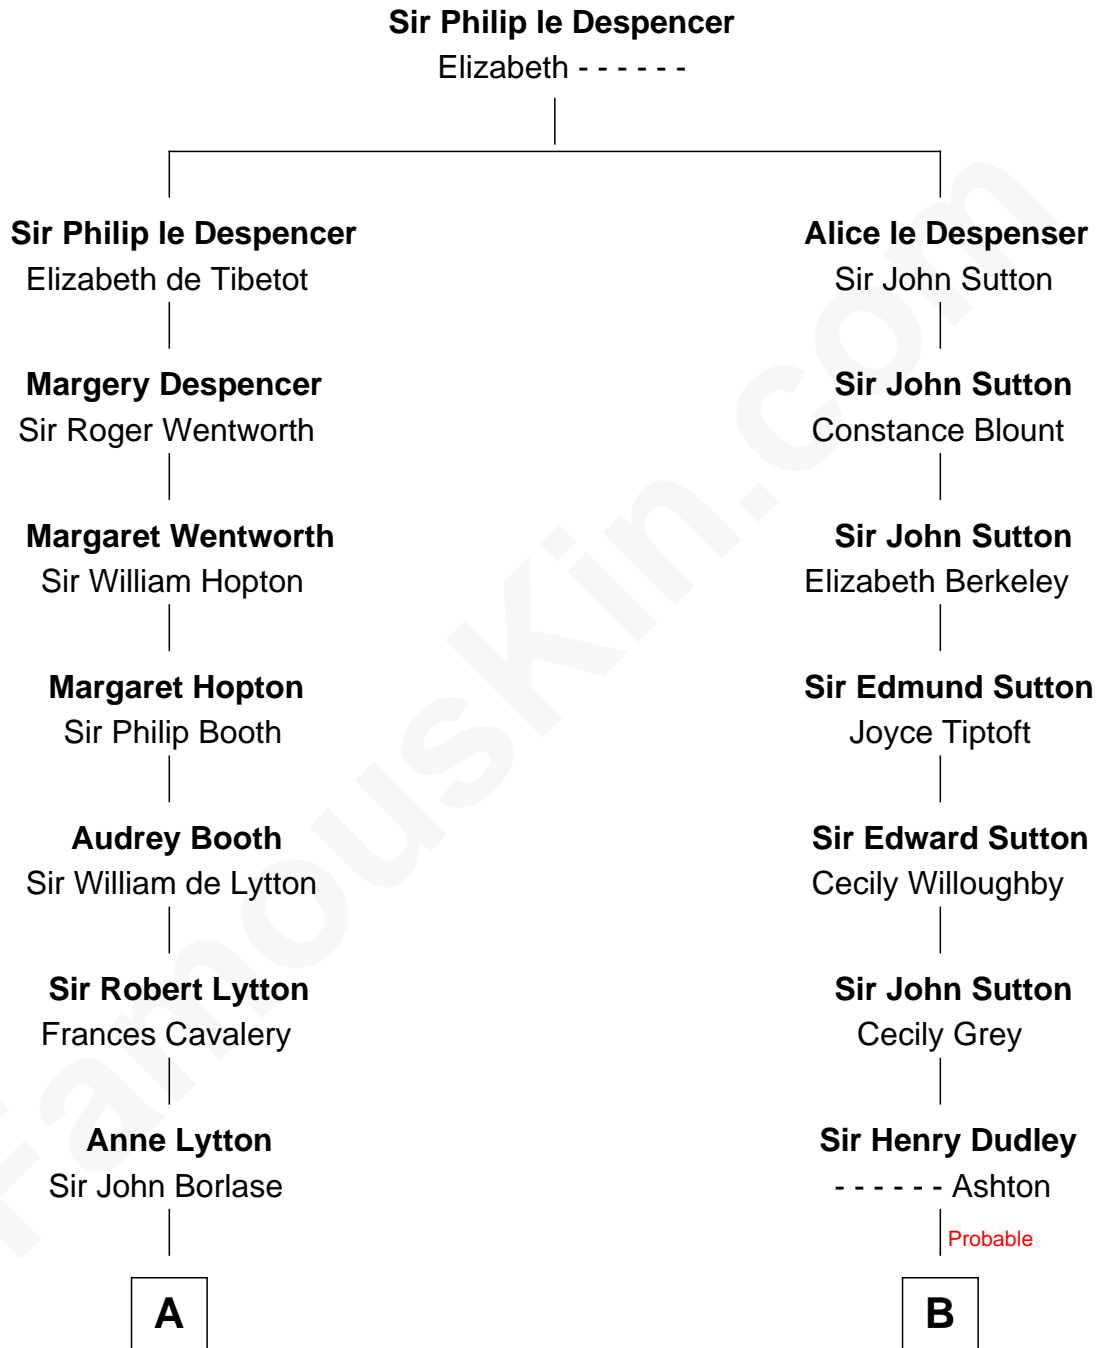

FamousKin.com
Relationship Chart of
Mary Chapin Carpenter
Singer and Songwriter

15th cousin 5 times removed of
Oliver Wendell Holmes, Sr.
American "Fireside" Poet

C

—
Harrison Robertson

Mary L. Vawter

—
Harrison Marshall Robertson

Mary MacKenzie

—
Mary Bowie Robertson

Chapin Carpenter

—
Mary Chapin Carpenter

Singer and Songwriter

FamousKin.com