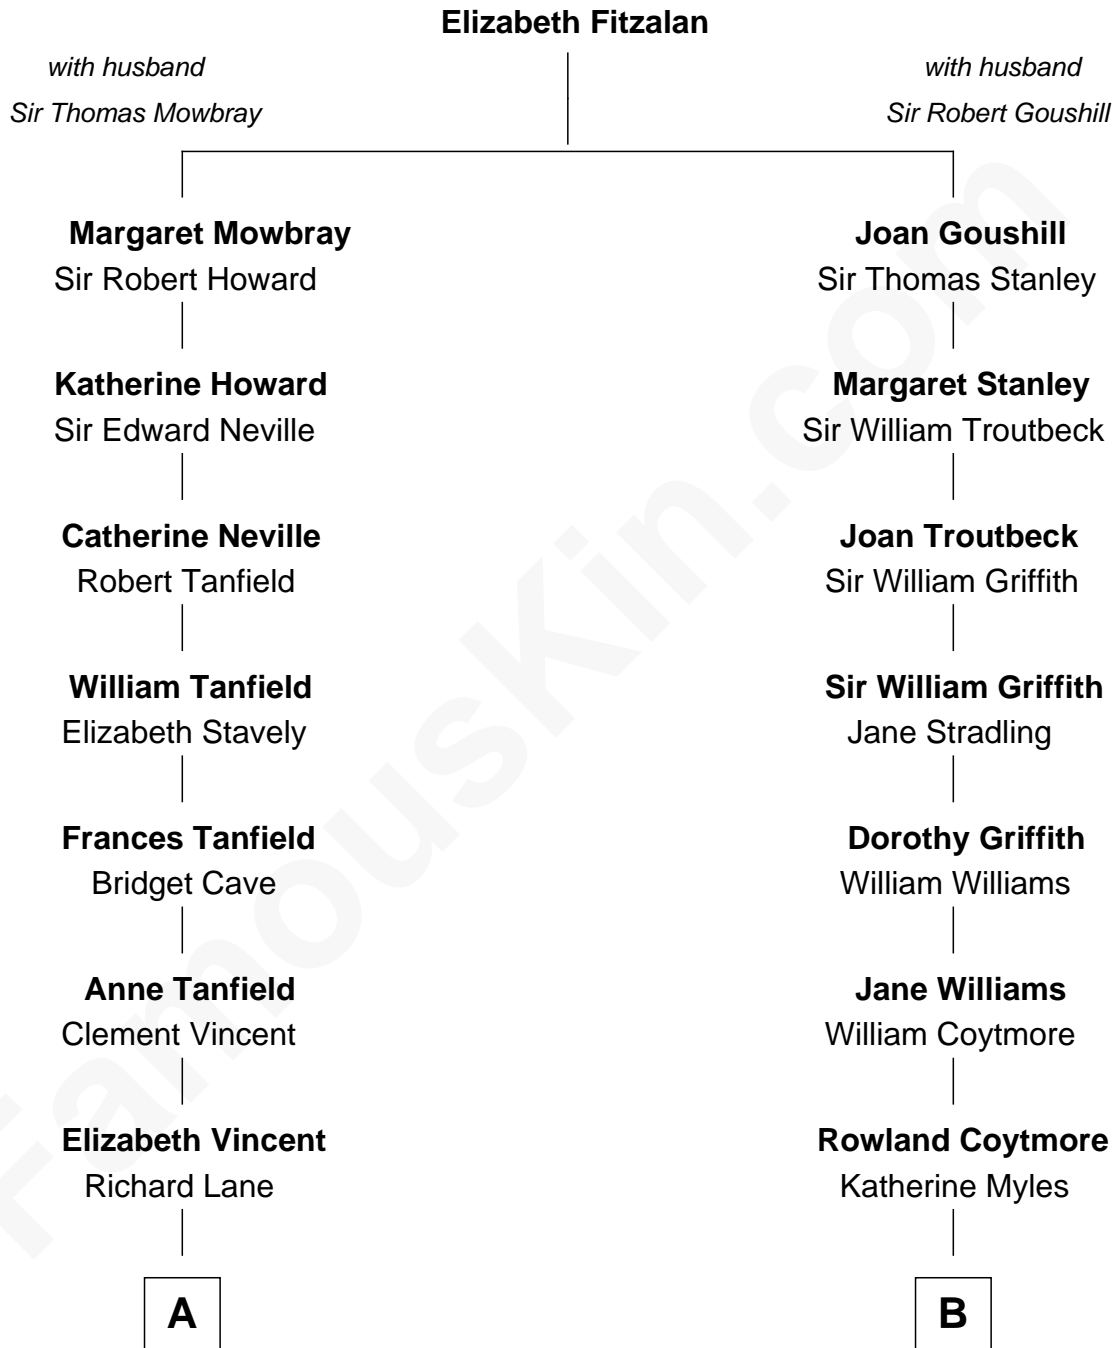

FamousKin.com
Relationship Chart of
Mary Chapin Carpenter
Singer and Songwriter

13th cousin 6 times removed of
Oliver Wendell Holmes, Sr.
American "Fireside" Poet

C

—
Harrison Marshall Robertson

Mary MacKenzie

—
Mary Bowie Robertson

Chapin Carpenter

—
Mary Chapin Carpenter

Singer and Songwriter

FamousKin.com