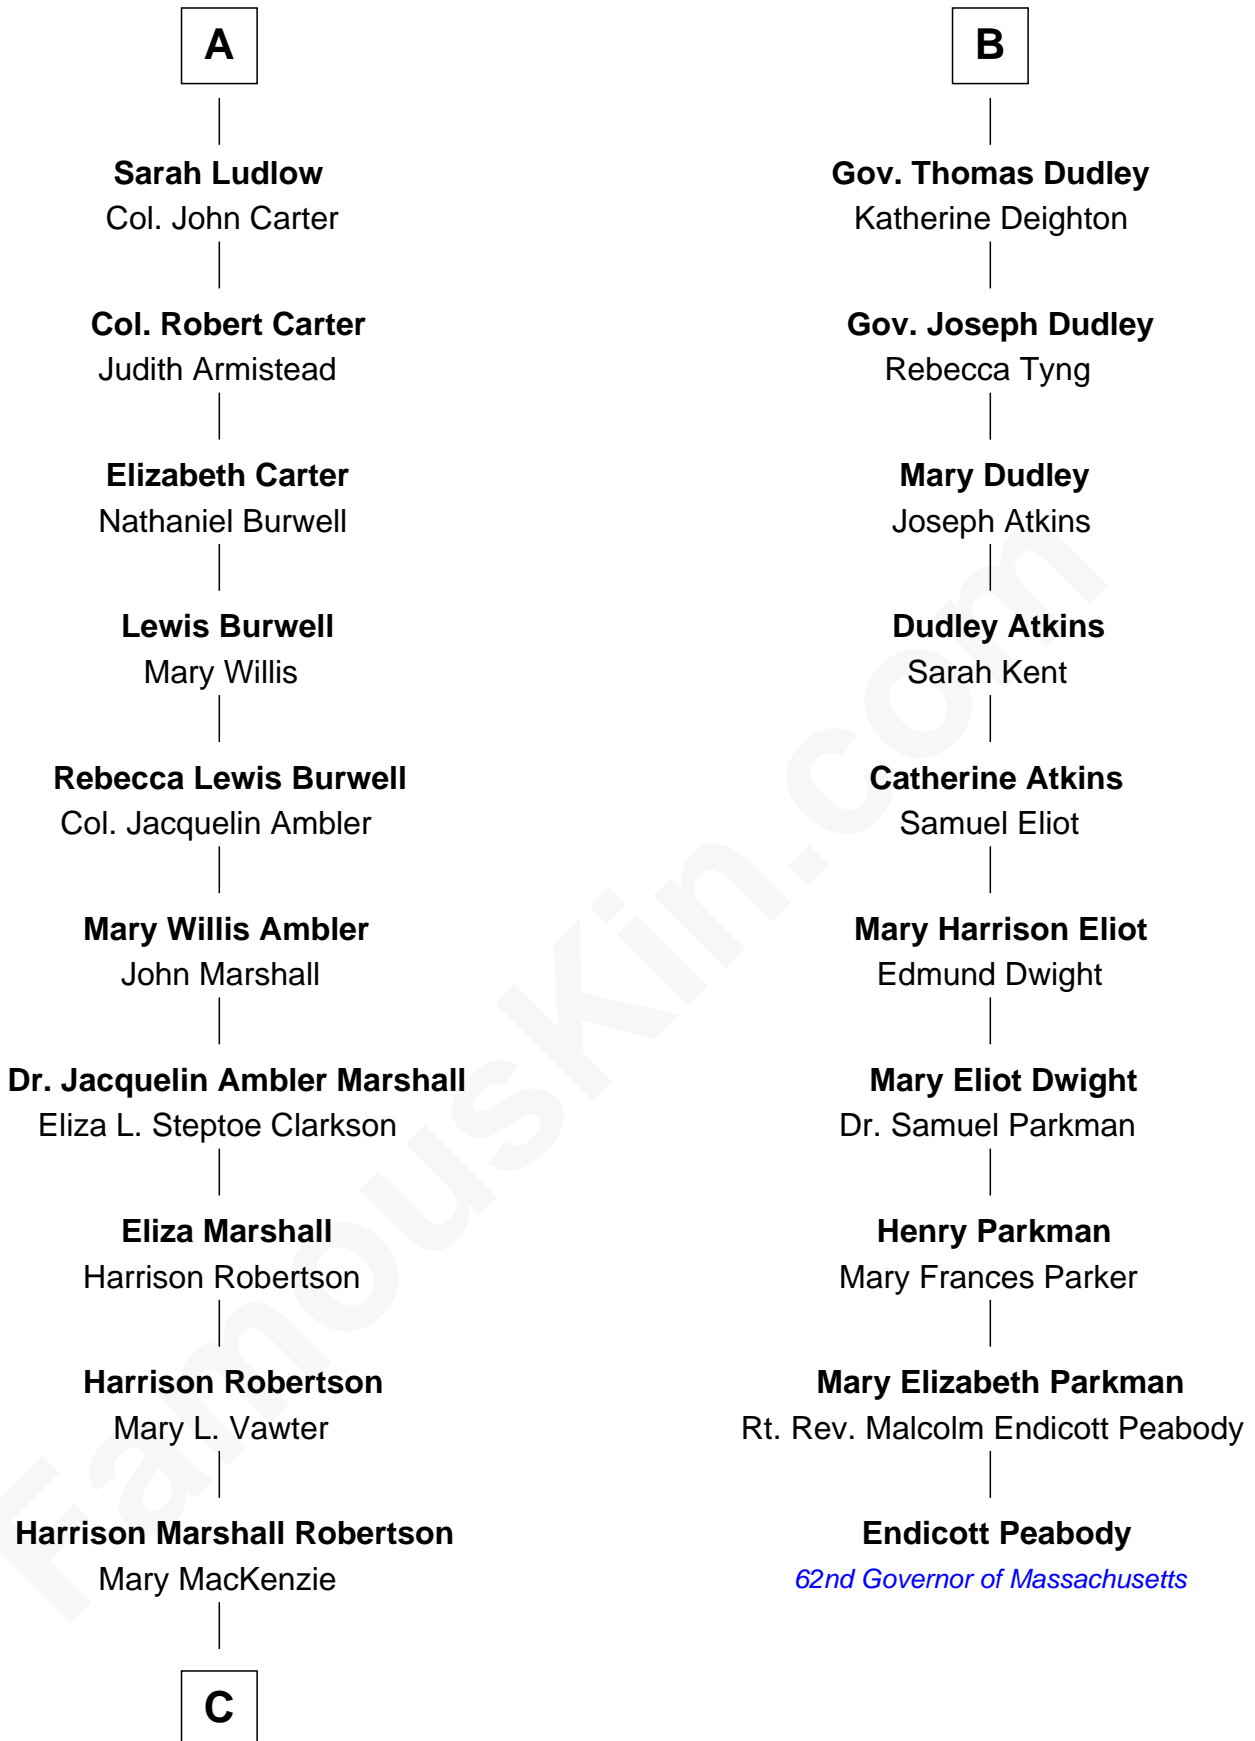

FamousKin.com
Relationship Chart of
Mary Chapin Carpenter
Singer and Songwriter

16th cousin 2 times removed of
Endicott Peabody
62nd Governor of Massachusetts

C

—
Mary Bowie Robertson

Chapin Carpenter

—
Mary Chapin Carpenter