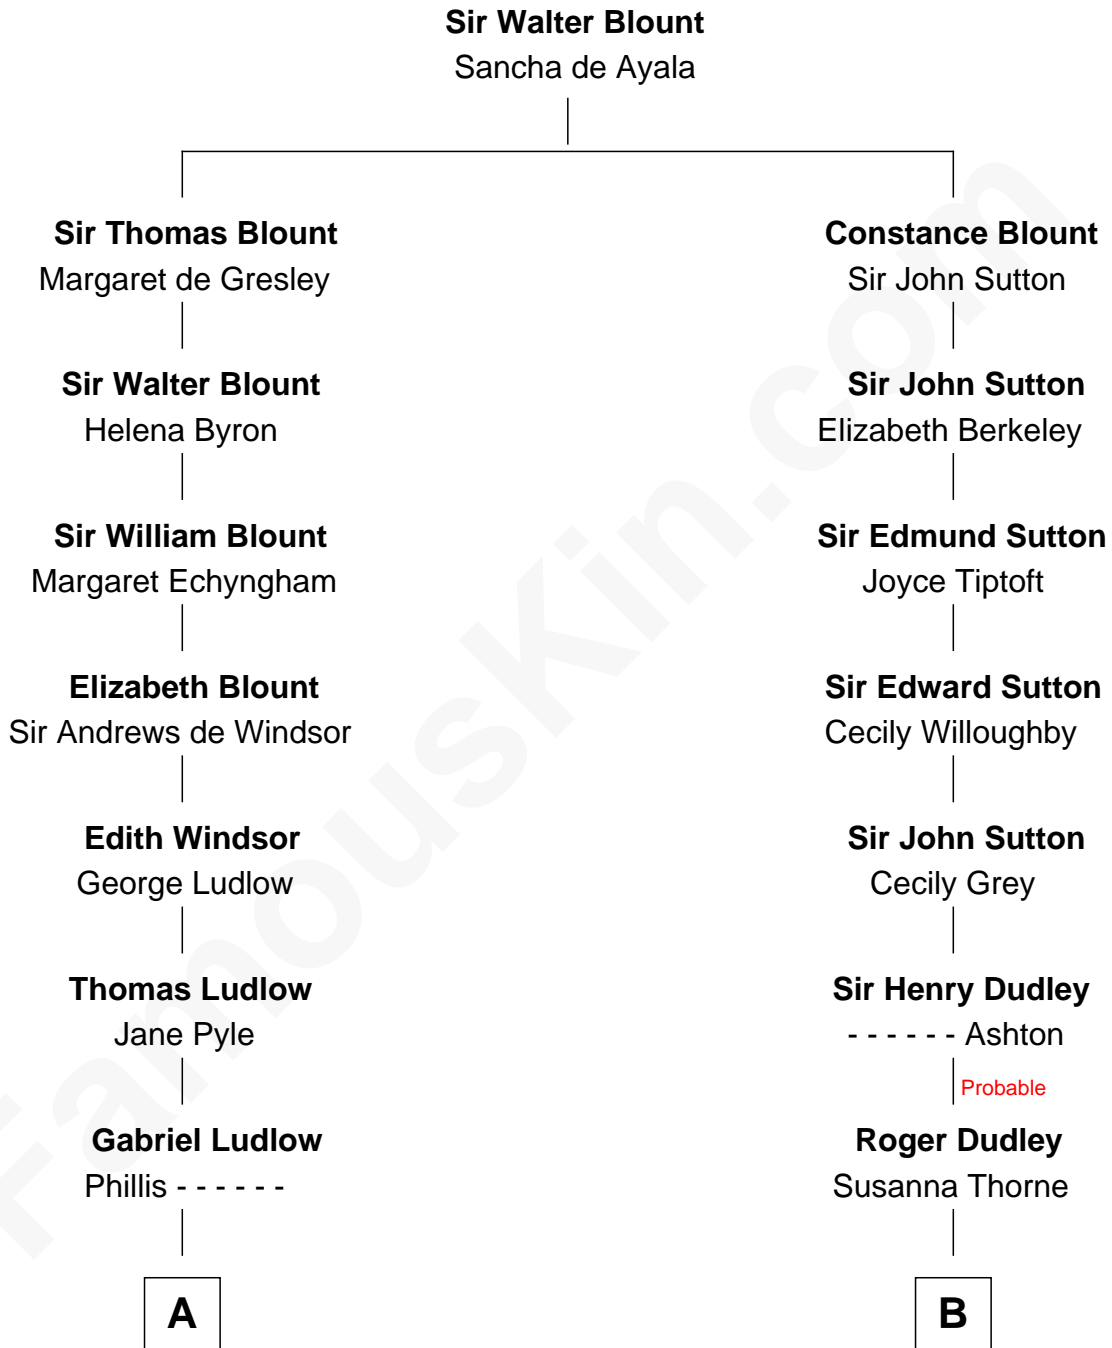

FamousKin.com
Relationship Chart of
Mary Chapin Carpenter
Singer and Songwriter

16th cousin 2 times removed of
Endicott Peabody
62nd Governor of Massachusetts

C

—
Mary Bowie Robertson

Chapin Carpenter

—
Mary Chapin Carpenter

Singer and Songwriter

FamousKin.com