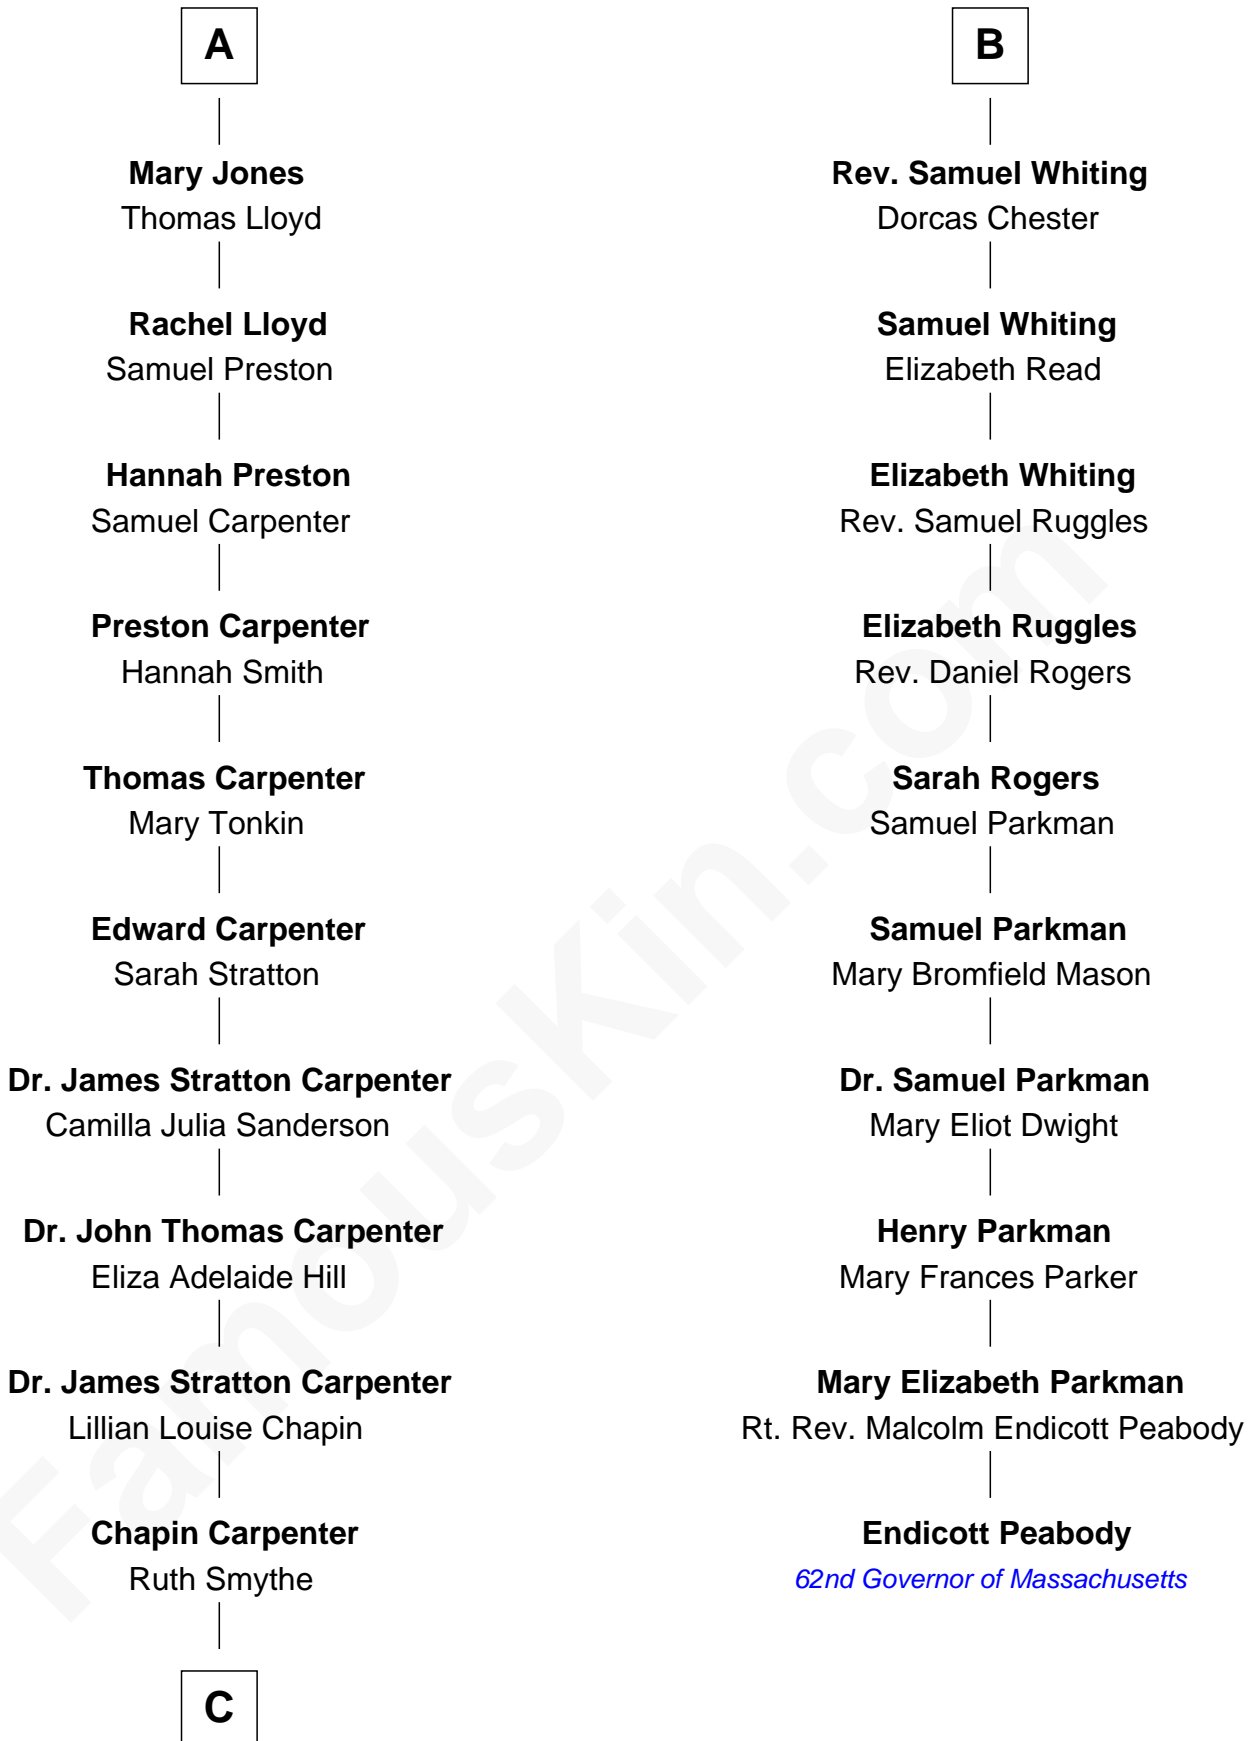

FamousKin.com
Relationship Chart of
Mary Chapin Carpenter
Singer and Songwriter

16th cousin 2 times removed of
Endicott Peabody
62nd Governor of Massachusetts

C

Chapin Carpenter
Mary Bowie Robertson

Mary Chapin Carpenter
Singer and Songwriter