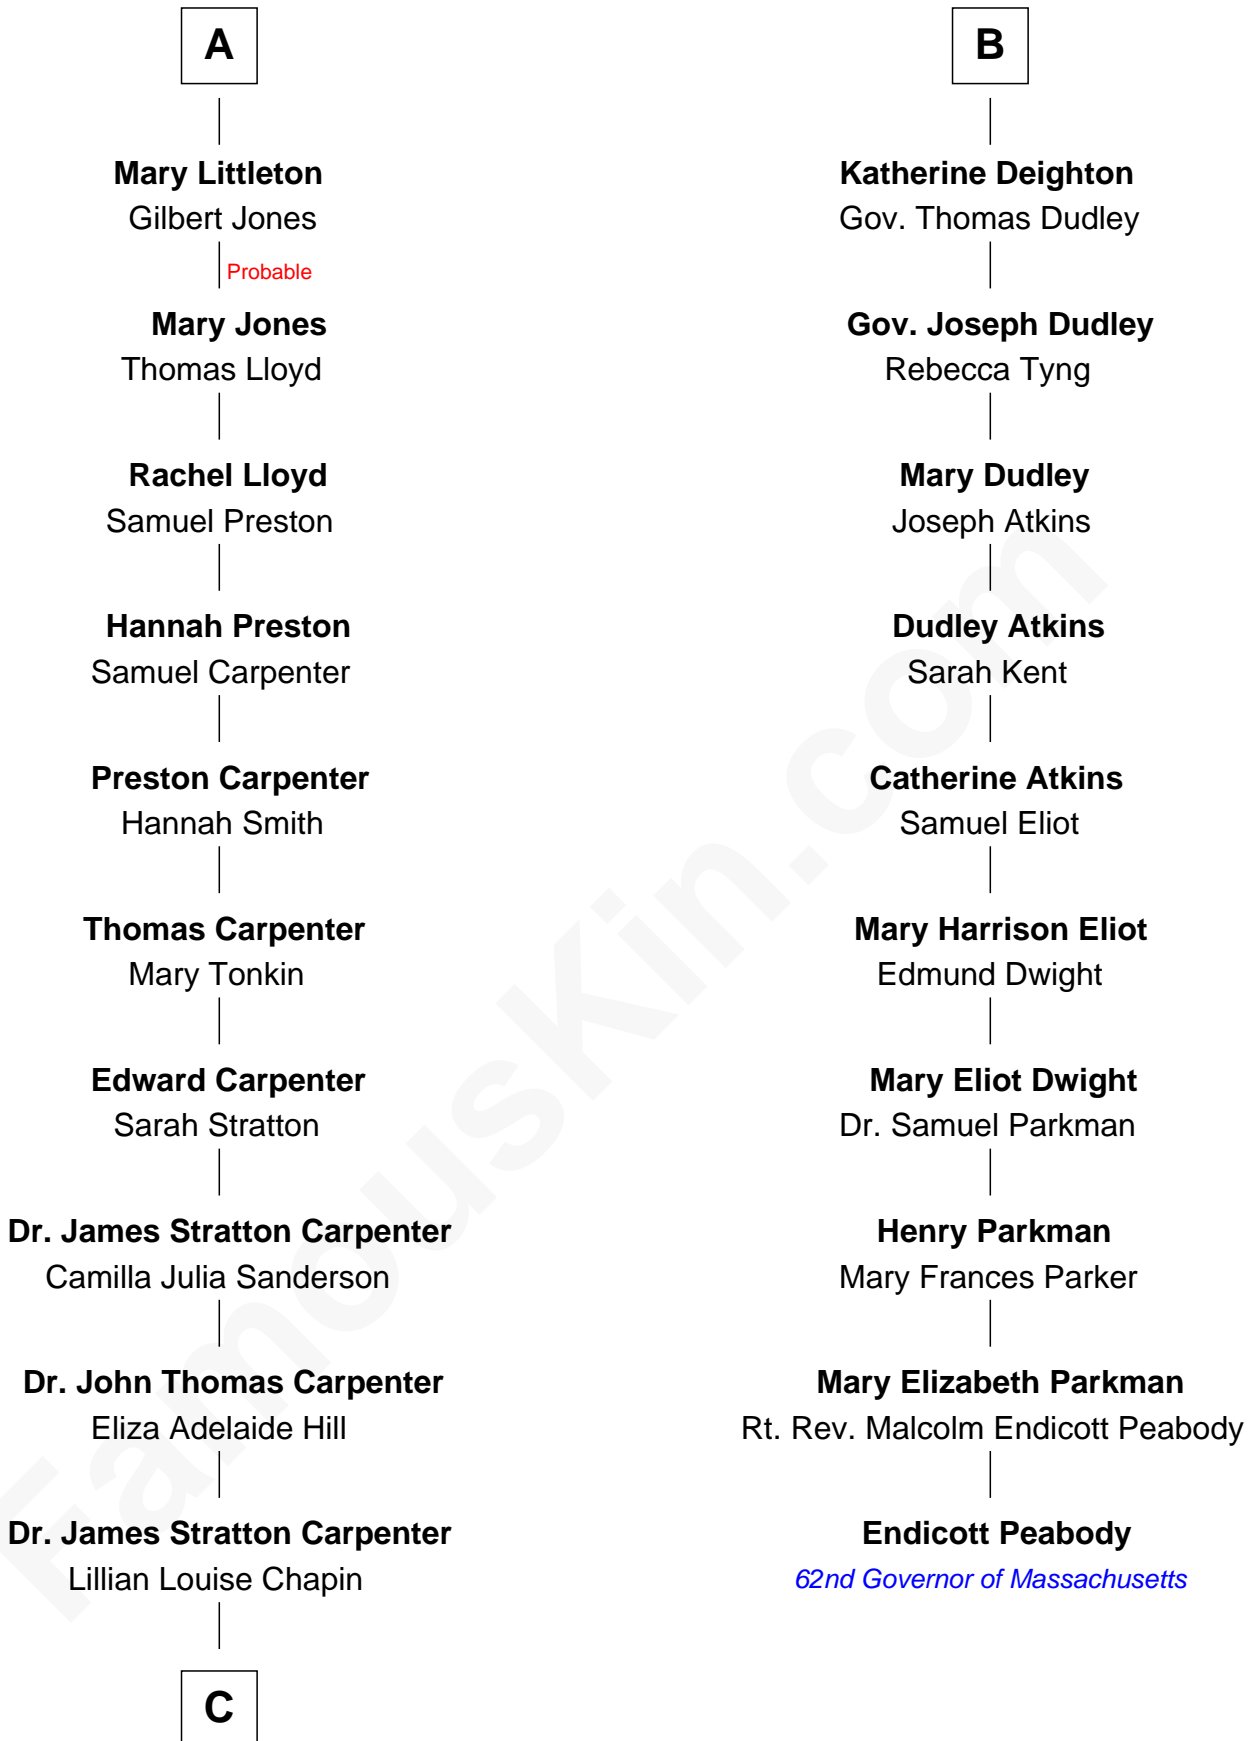

**FamousKin.com**  
**Relationship Chart of**  
**Mary Chapin Carpenter**  
*Singer and Songwriter*

**16th cousin 3 times removed of**  
**Endicott Peabody**  
*62nd Governor of Massachusetts*

**C**

—  
**Chapin Carpenter**