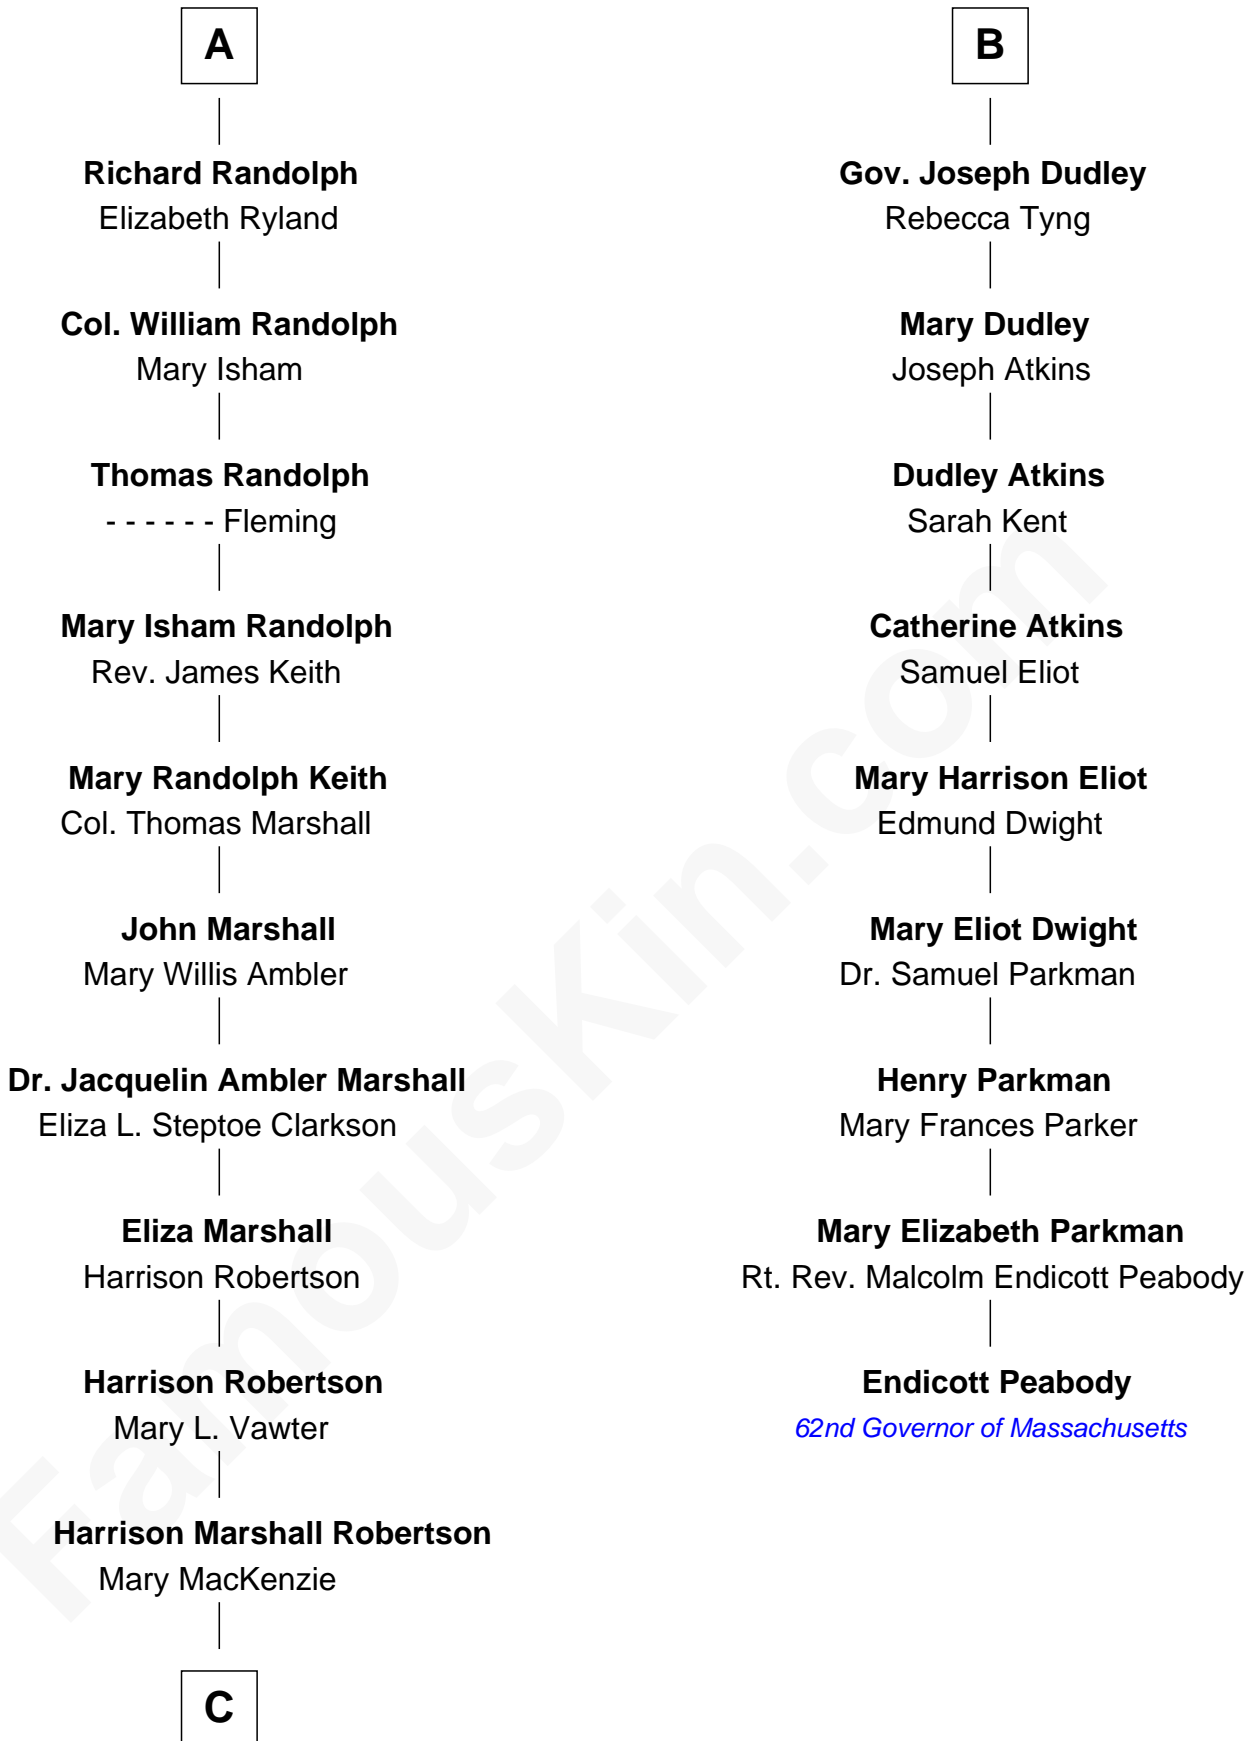

FamousKin.com
Relationship Chart of
Mary Chapin Carpenter
Singer and Songwriter

15th cousin 3 times removed of
Endicott Peabody
62nd Governor of Massachusetts

C

—
Mary Bowie Robertson

Chapin Carpenter

—
Mary Chapin Carpenter