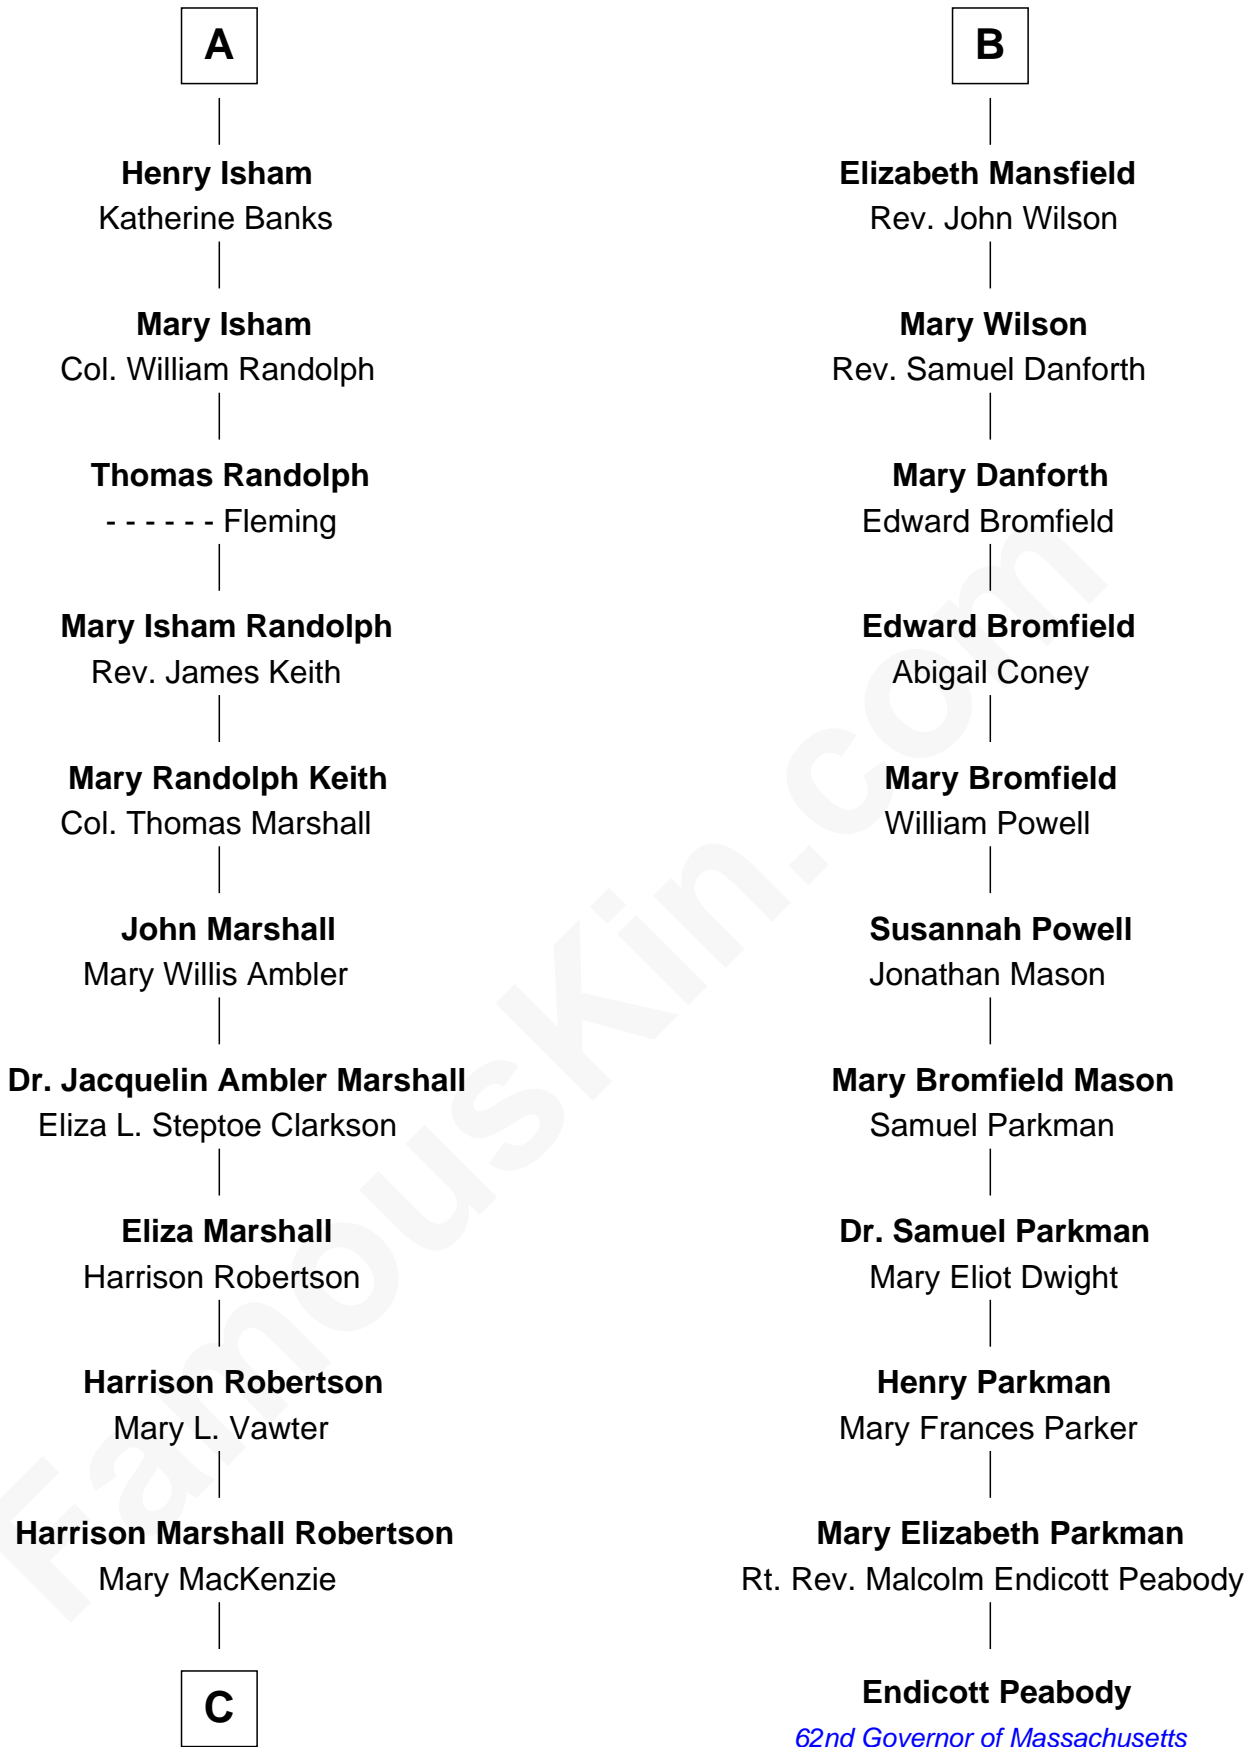

**FamousKin.com**  
**Relationship Chart of**  
**Mary Chapin Carpenter**  
*Singer and Songwriter*

17th cousin 1 time removed of  
**Endicott Peabody**  
*62nd Governor of Massachusetts*

**C**

—  
**Mary Bowie Robertson**

Chapin Carpenter

—  
**Mary Chapin Carpenter**

*Singer and Songwriter*

FamousKin.com