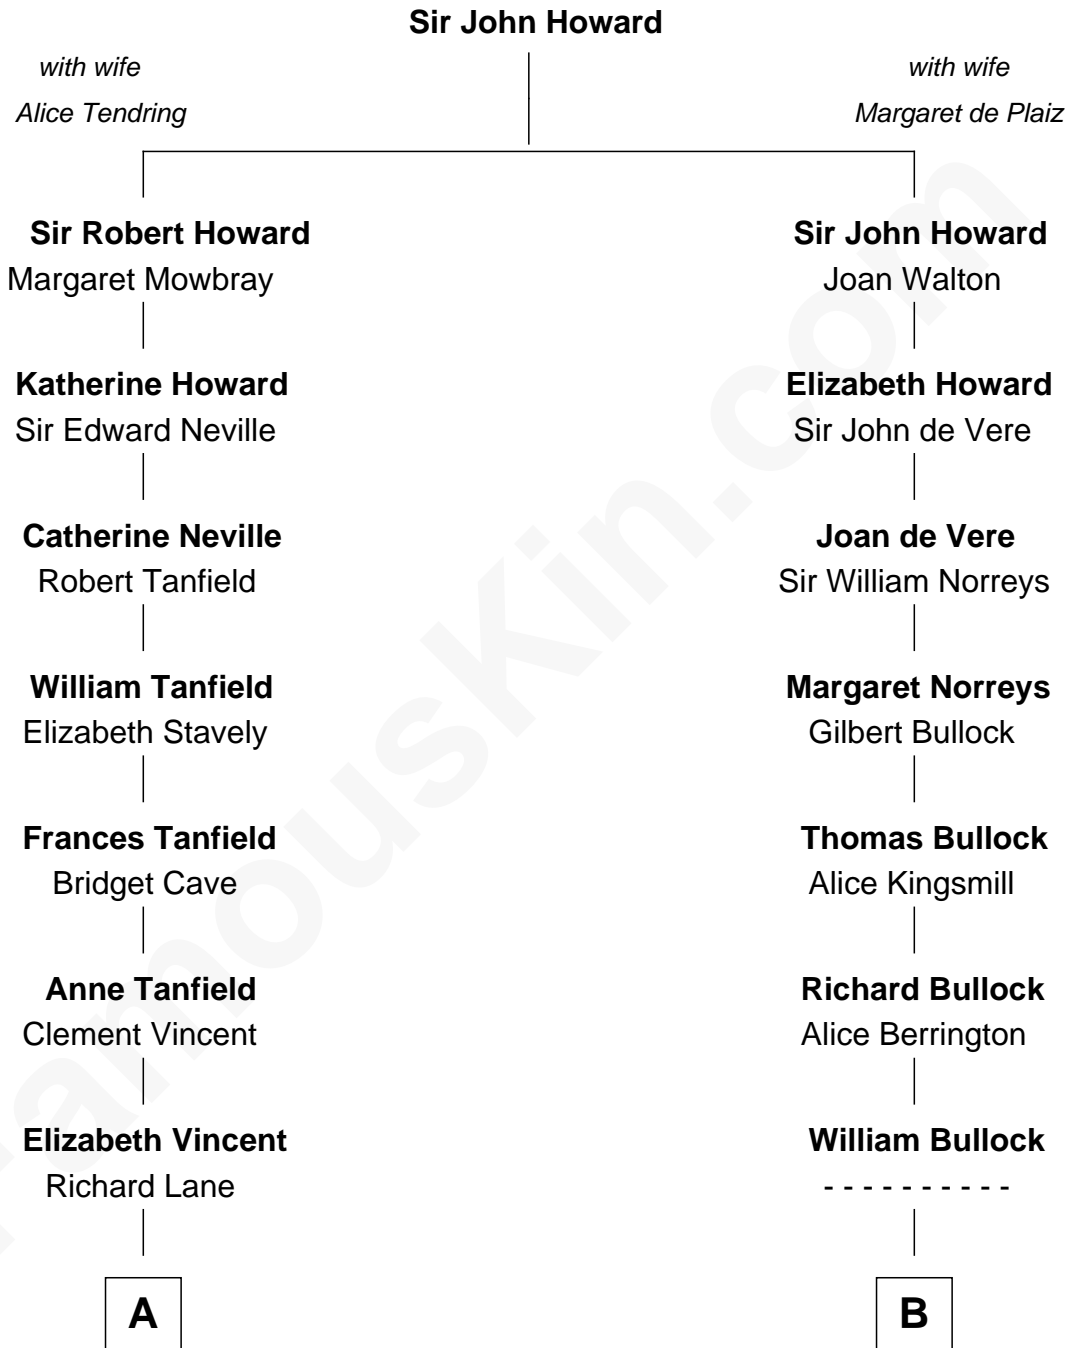

**FamousKin.com**  
**Relationship Chart of**  
**Mary Chapin Carpenter**  
*Singer and Songwriter*

**14th cousin 5 times removed of**  
**James Russell Lowell**  
*American "Fireside" Poet*

**C**

—  
**Harrison Marshall Robertson**

Mary MacKenzie

—  
**Mary Bowie Robertson**

Chapin Carpenter

—  
**Mary Chapin Carpenter**

*Singer and Songwriter*

FamousKin.com