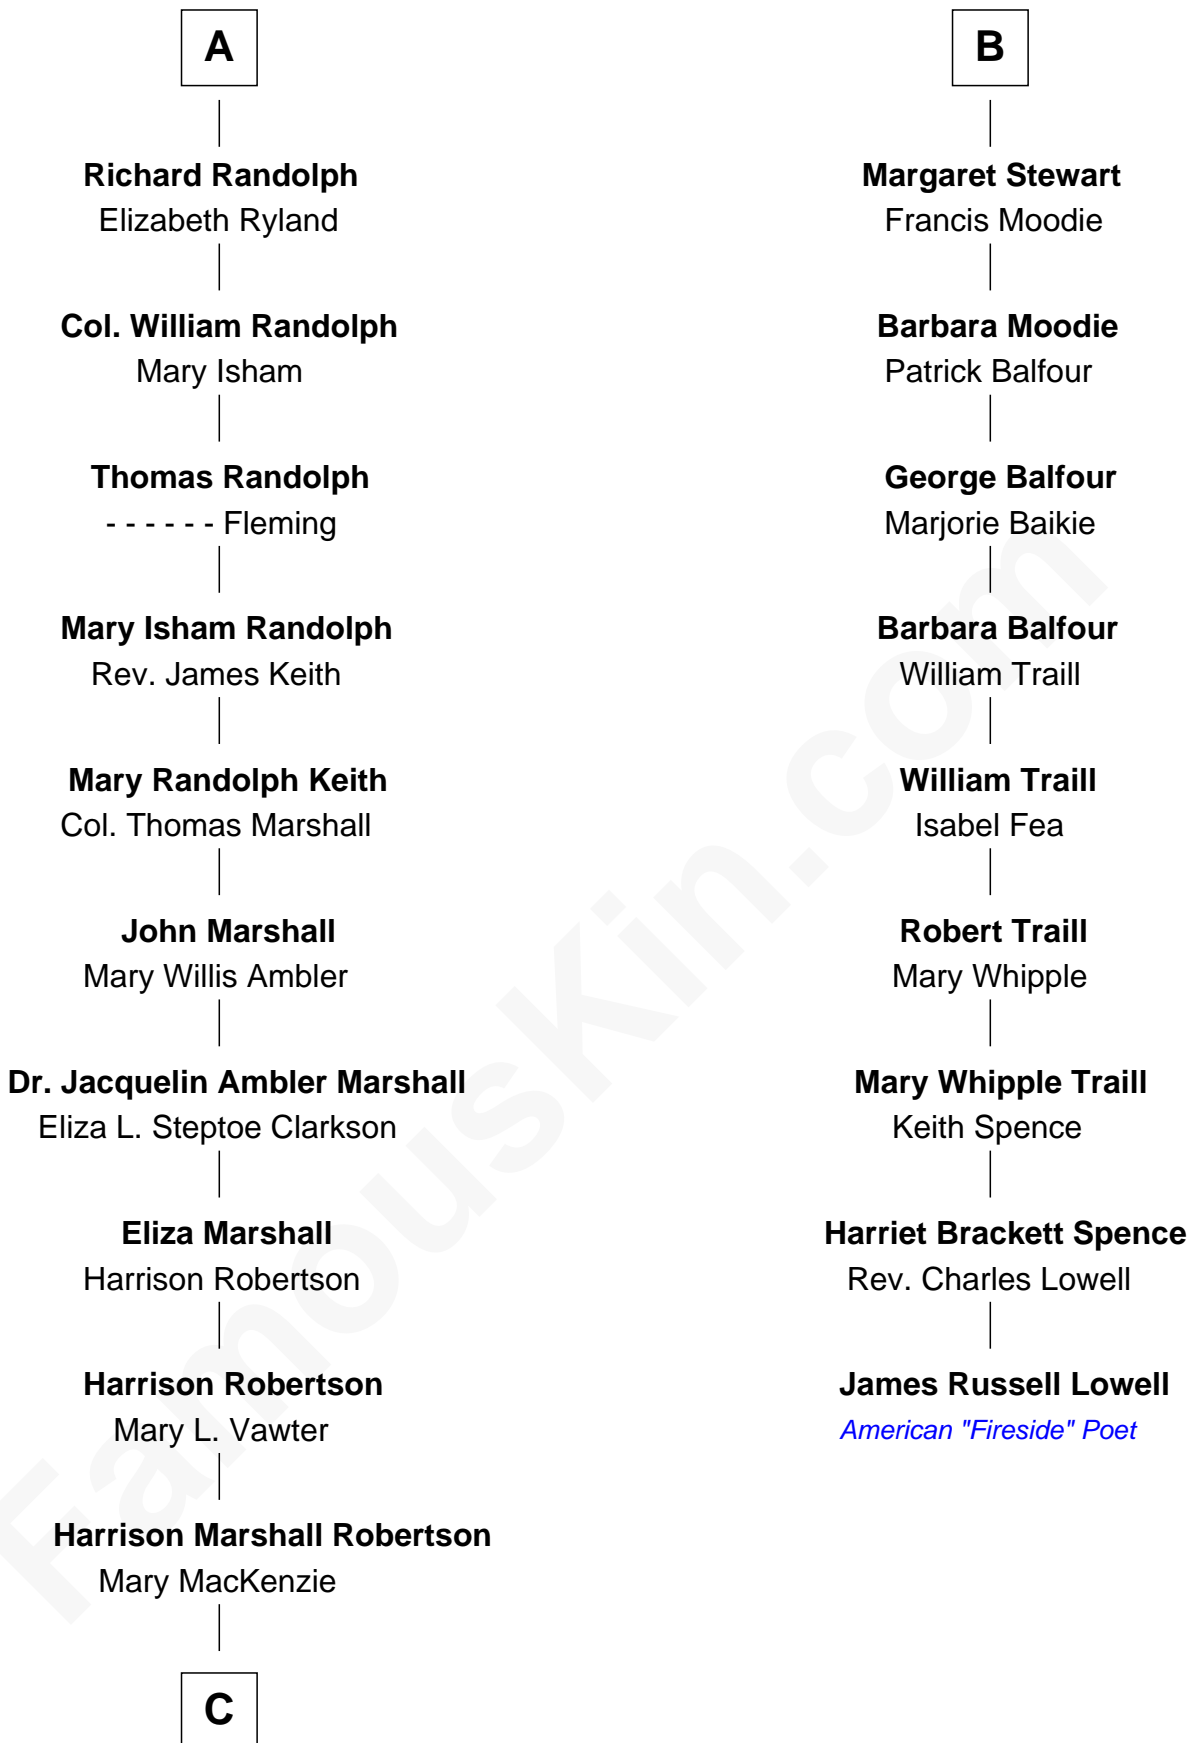

**FamousKin.com**  
**Relationship Chart of**  
**Mary Chapin Carpenter**  
*Singer and Songwriter*

15th cousin 3 times removed of  
**James Russell Lowell**  
*American "Fireside" Poet*

**C**

—  
**Mary Bowie Robertson**

Chapin Carpenter

—  
**Mary Chapin Carpenter**

*Singer and Songwriter*

FamousKin.com