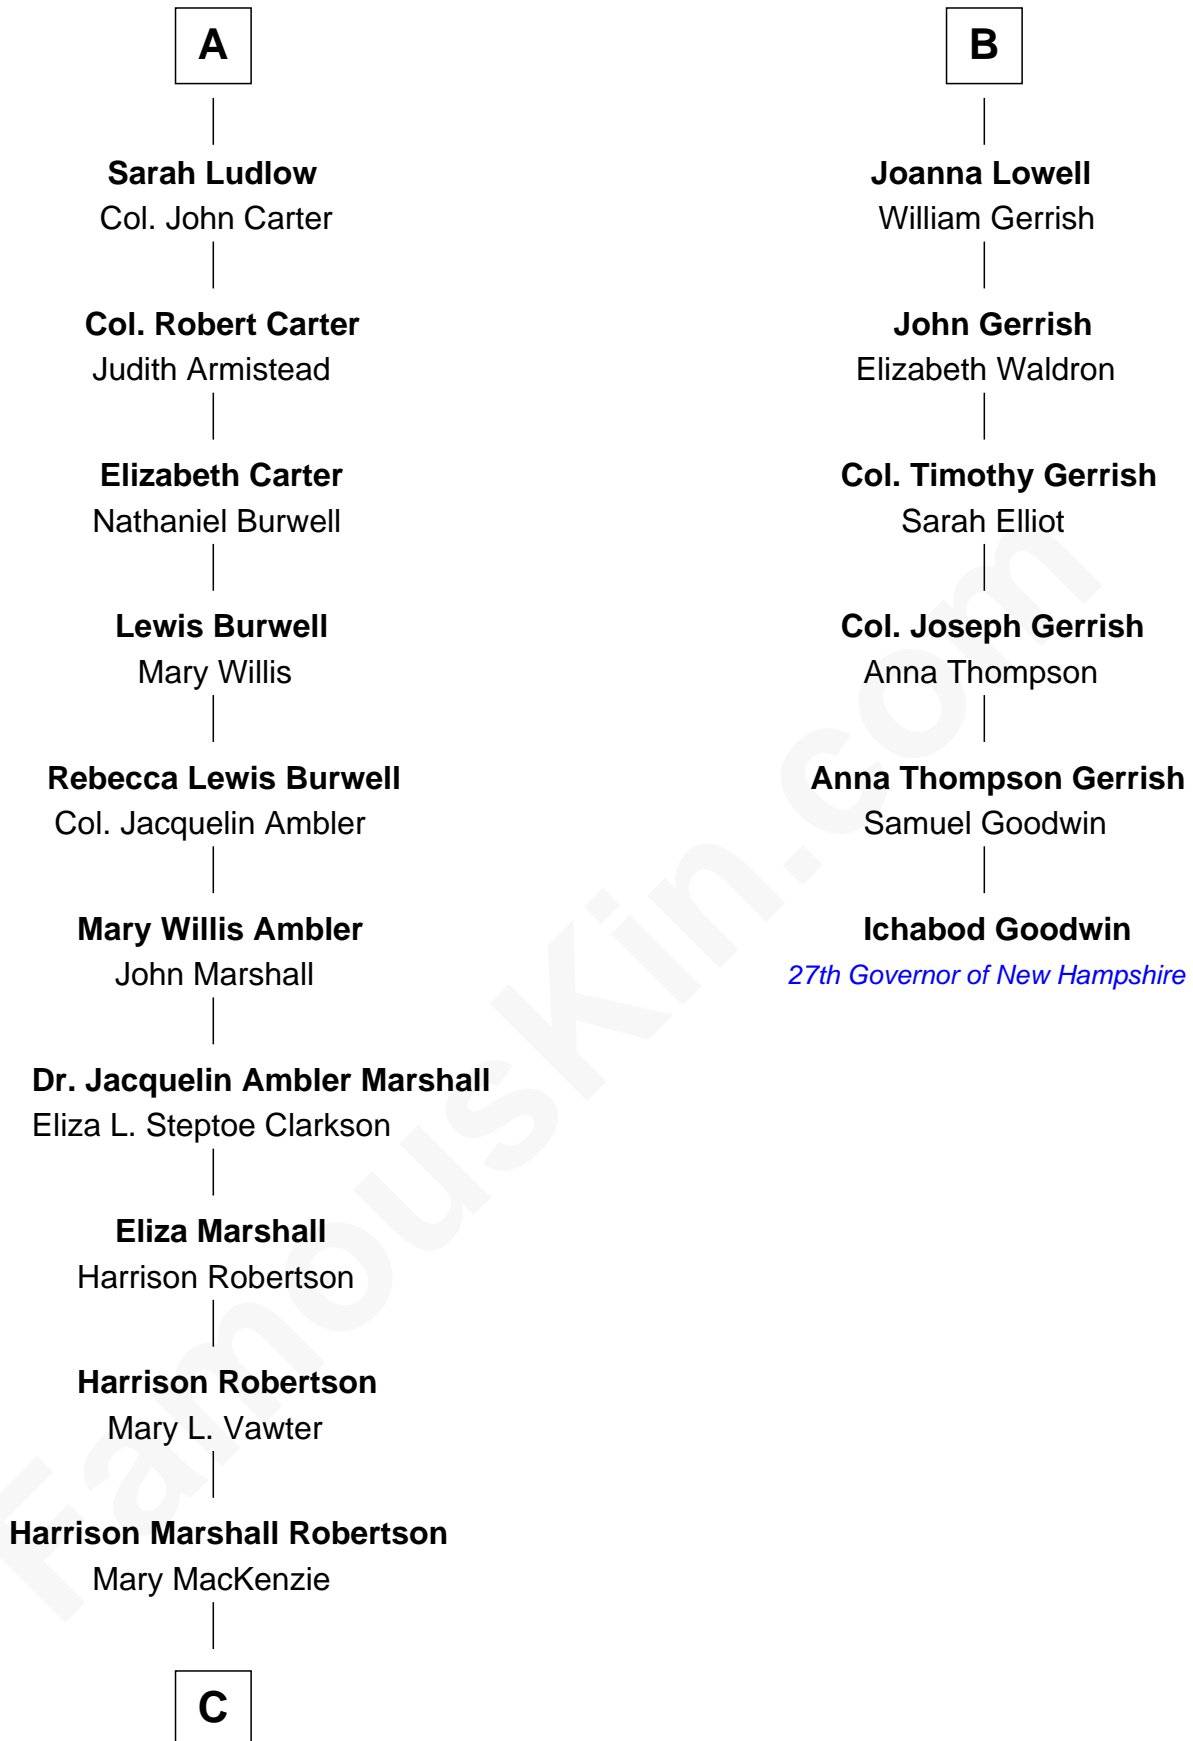

FamousKin.com
Relationship Chart of
Mary Chapin Carpenter
Singer and Songwriter

12th cousin 6 times removed of
Ichabod Goodwin
27th Governor of New Hampshire

C

—
Mary Bowie Robertson

Chapin Carpenter

—
Mary Chapin Carpenter

Singer and Songwriter

FamousKin.com