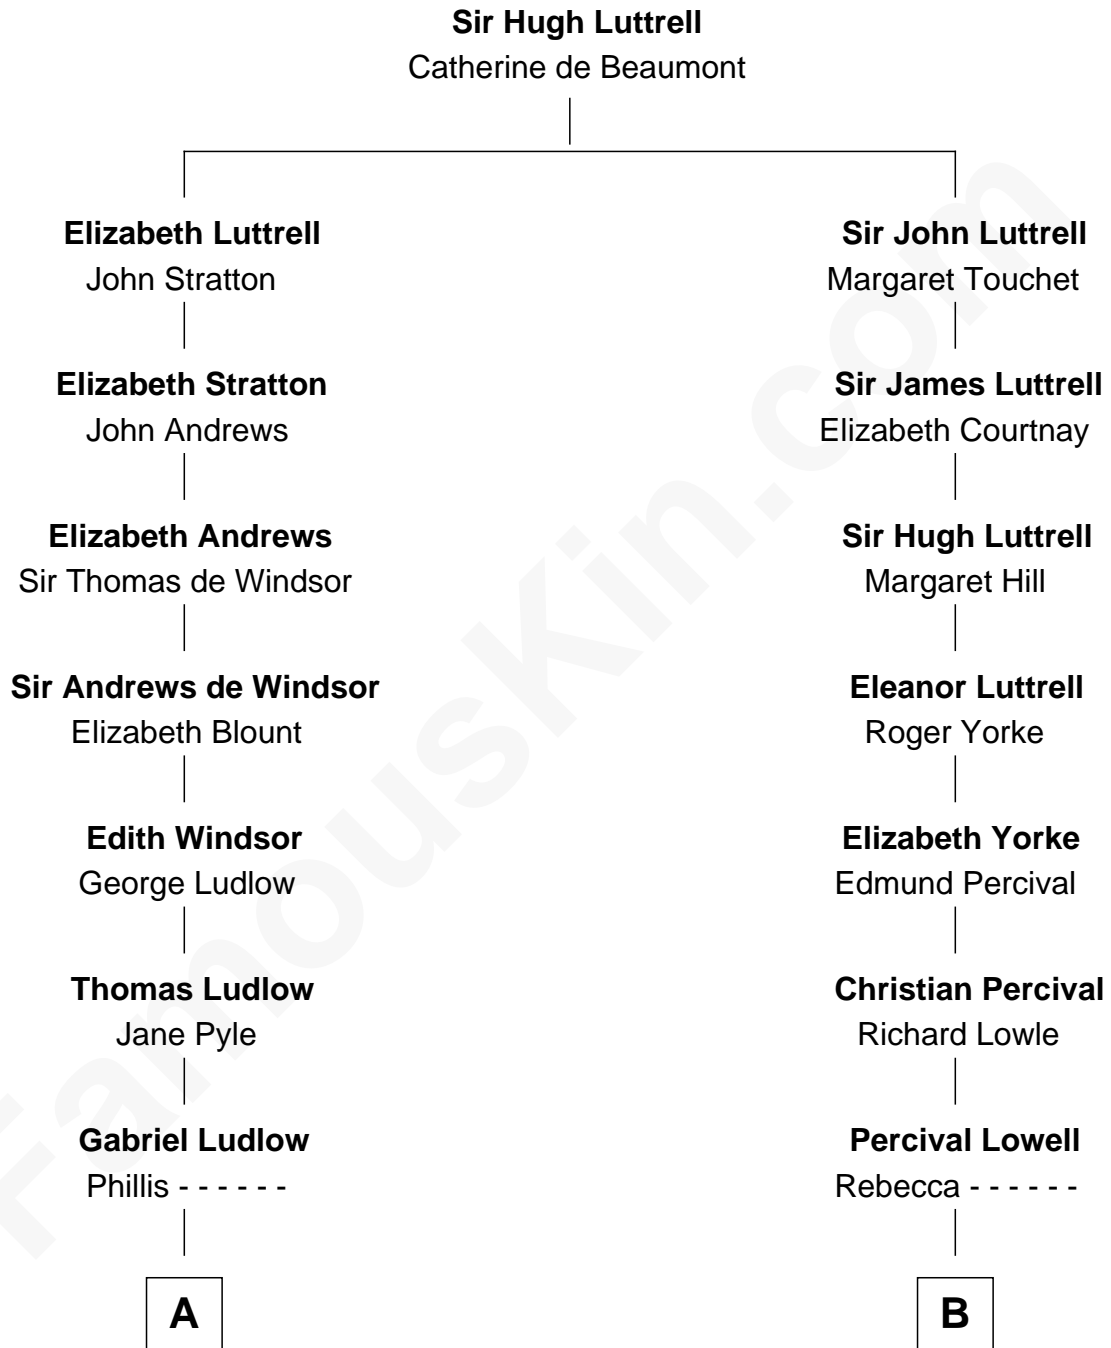

FamousKin.com
Relationship Chart of
Mary Chapin Carpenter
Singer and Songwriter

12th cousin 6 times removed of
Ichabod Goodwin
27th Governor of New Hampshire

C

—
Mary Bowie Robertson

Chapin Carpenter

—
Mary Chapin Carpenter

Singer and Songwriter

FamousKin.com