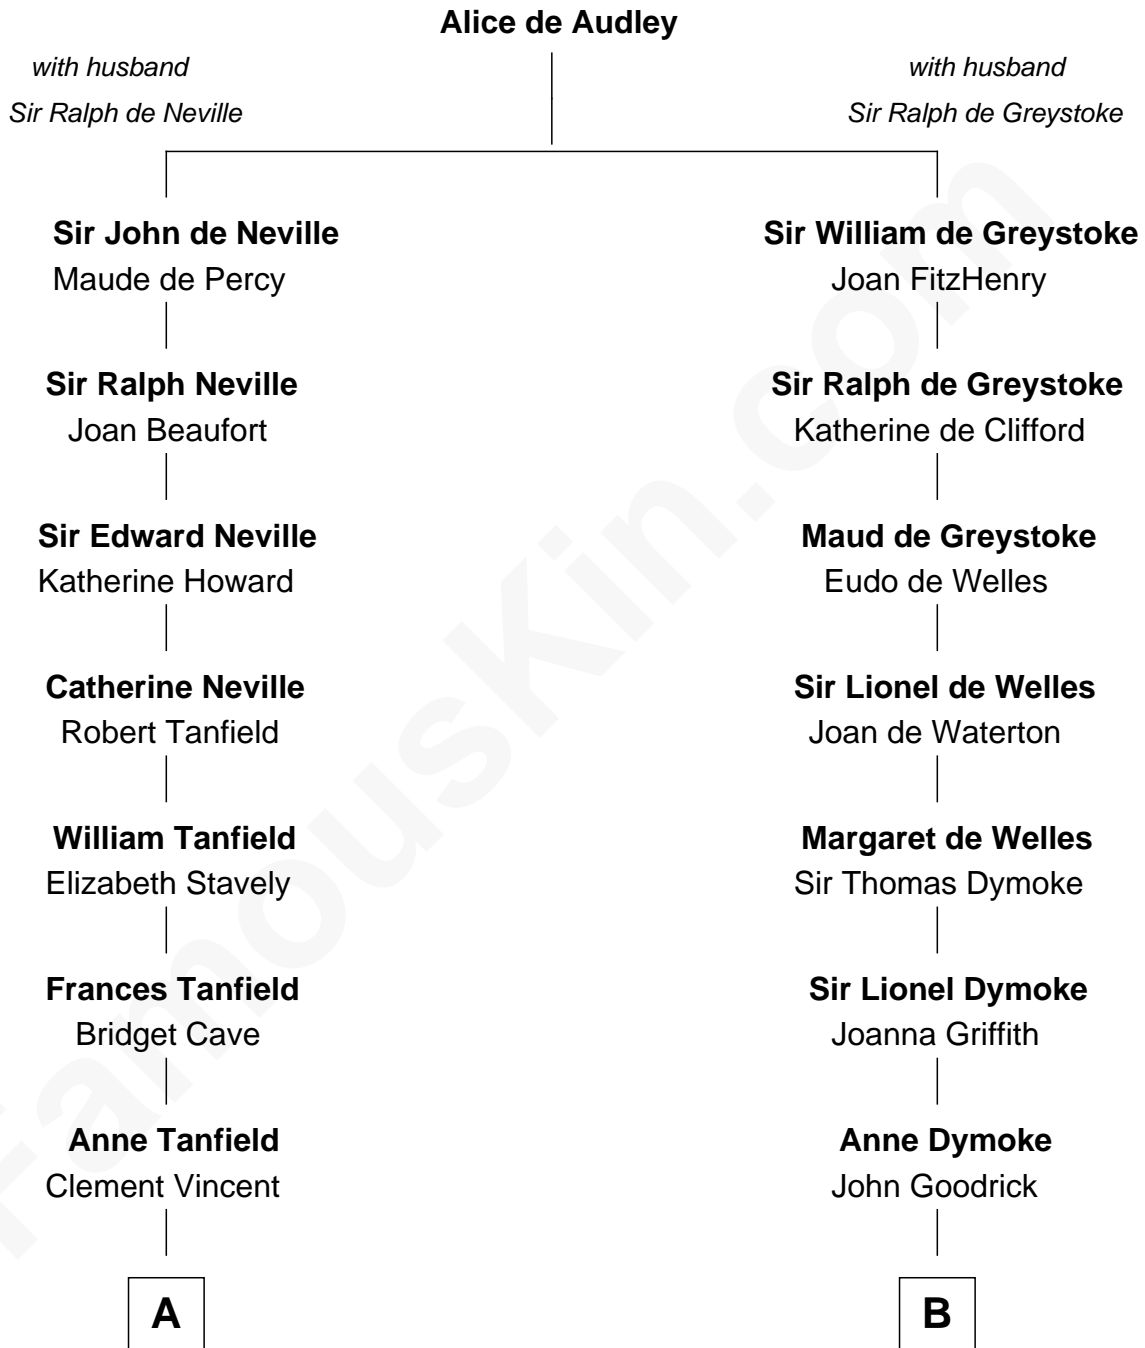

FamousKin.com
Relationship Chart of
Mary Chapin Carpenter
Singer and Songwriter

16th cousin 4 times removed of
Ichabod Goodwin
27th Governor of New Hampshire

C

—
Harrison Robertson

Mary L. Vawter

—
Harrison Marshall Robertson

Mary MacKenzie

—
Mary Bowie Robertson

Chapin Carpenter

—
Mary Chapin Carpenter

Singer and Songwriter

FamousKin.com