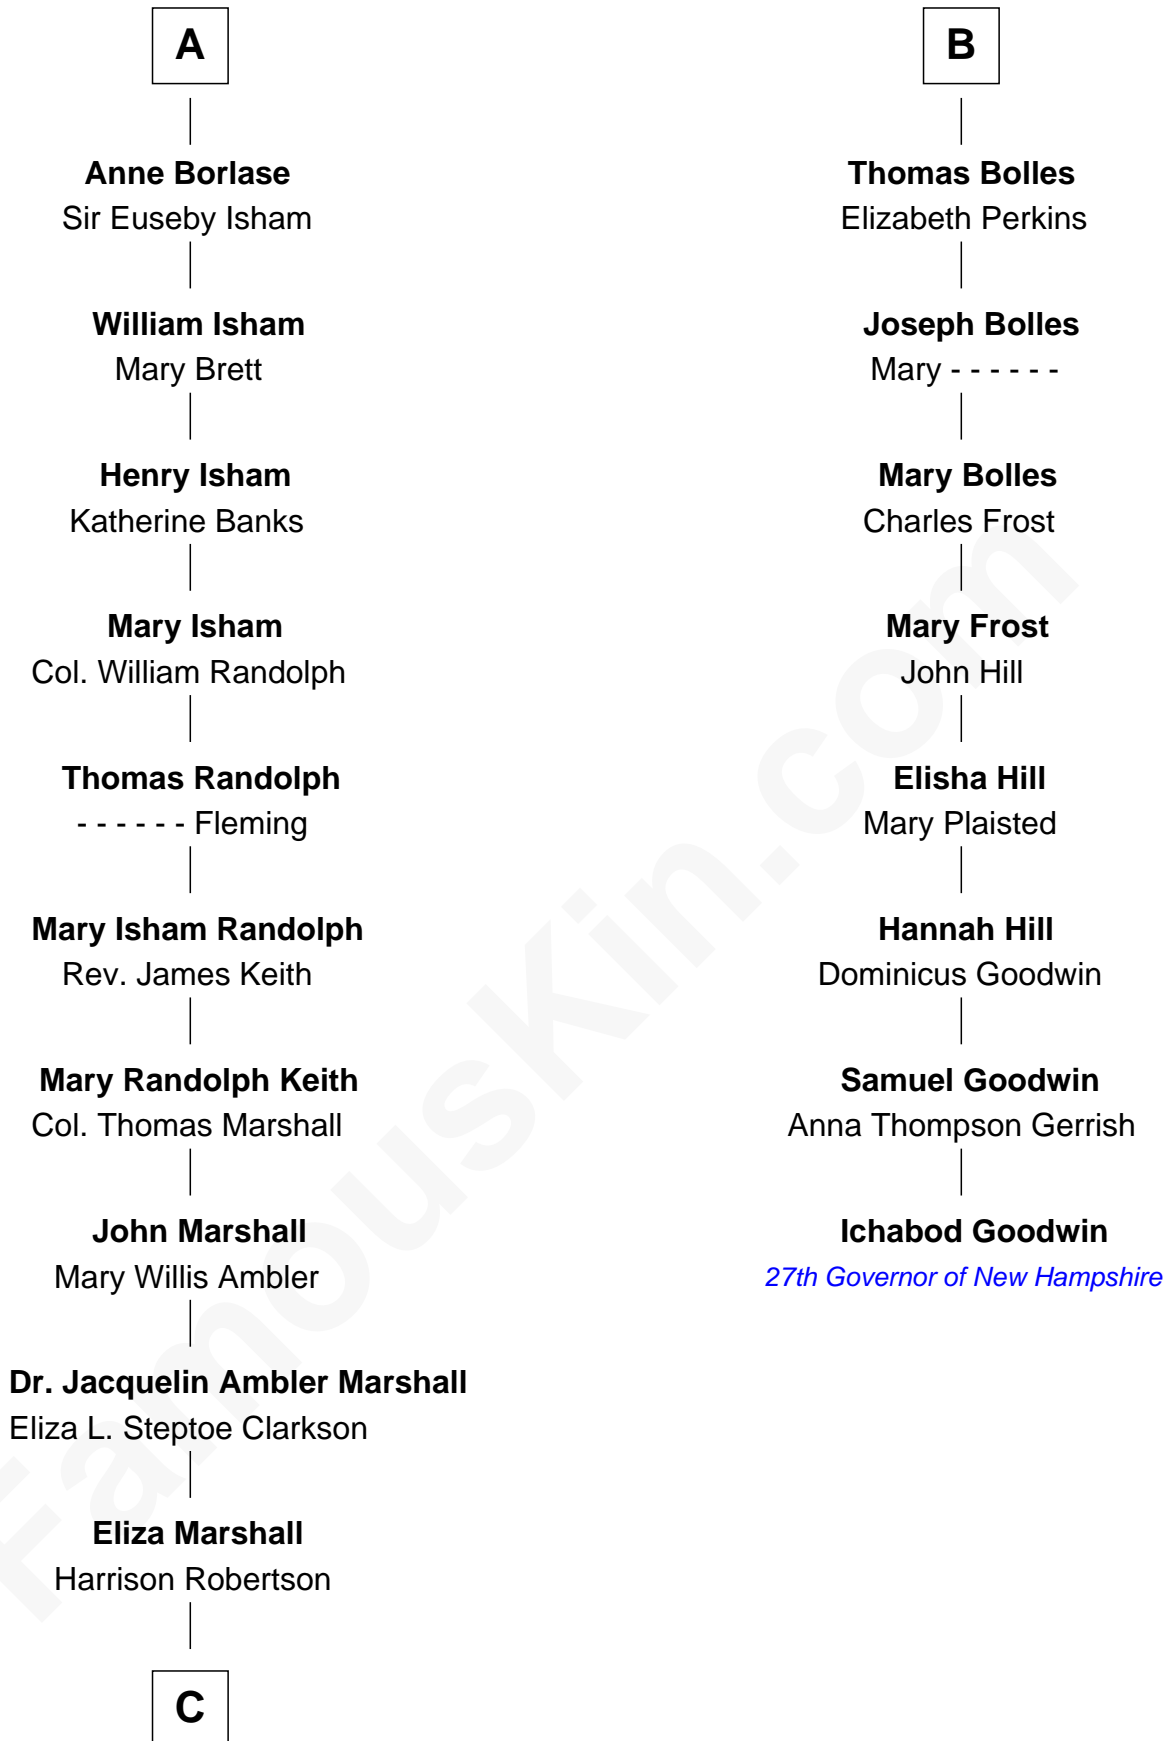

FamousKin.com
Relationship Chart of
Mary Chapin Carpenter
Singer and Songwriter

14th cousin 6 times removed of
Ichabod Goodwin
27th Governor of New Hampshire

C

—
Harrison Robertson

Mary L. Vawter

—
Harrison Marshall Robertson

Mary MacKenzie

—
Mary Bowie Robertson

Chapin Carpenter

—
Mary Chapin Carpenter

Singer and Songwriter

FamousKin.com