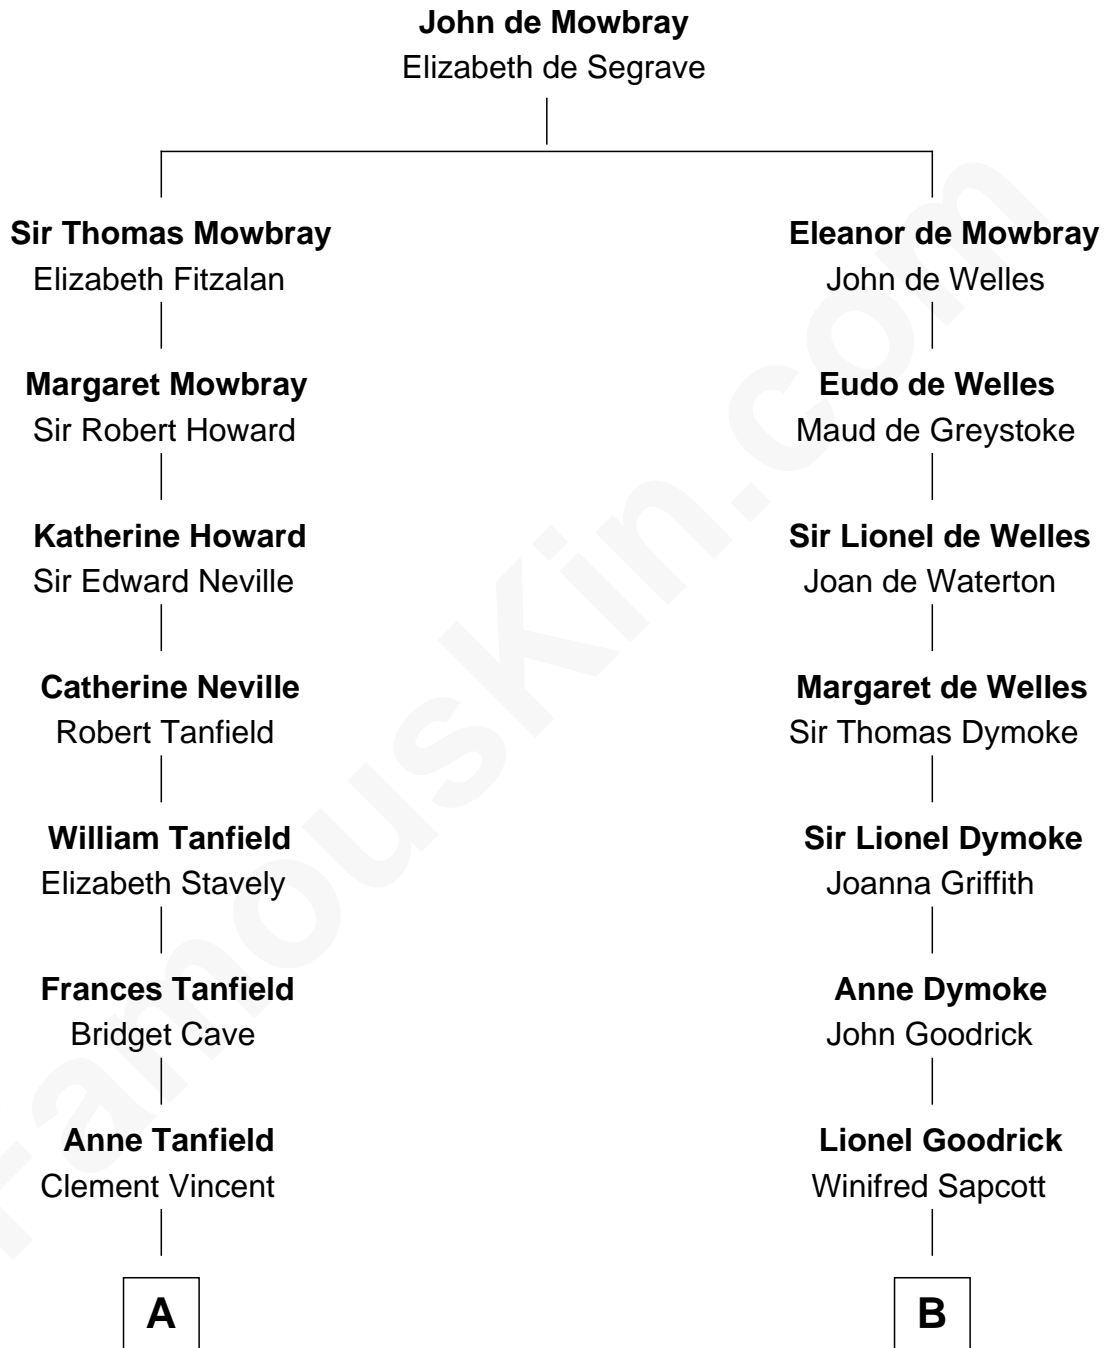

**FamousKin.com**  
**Relationship Chart of**  
**Mary Chapin Carpenter**  
*Singer and Songwriter*

**15th cousin 5 times removed of**  
**Ichabod Goodwin**  
*27th Governor of New Hampshire*

**C**

—  
**Harrison Robertson**

Mary L. Vawter

—  
**Harrison Marshall Robertson**

Mary MacKenzie

—  
**Mary Bowie Robertson**

Chapin Carpenter

—  
**Mary Chapin Carpenter**

*Singer and Songwriter*

FamousKin.com