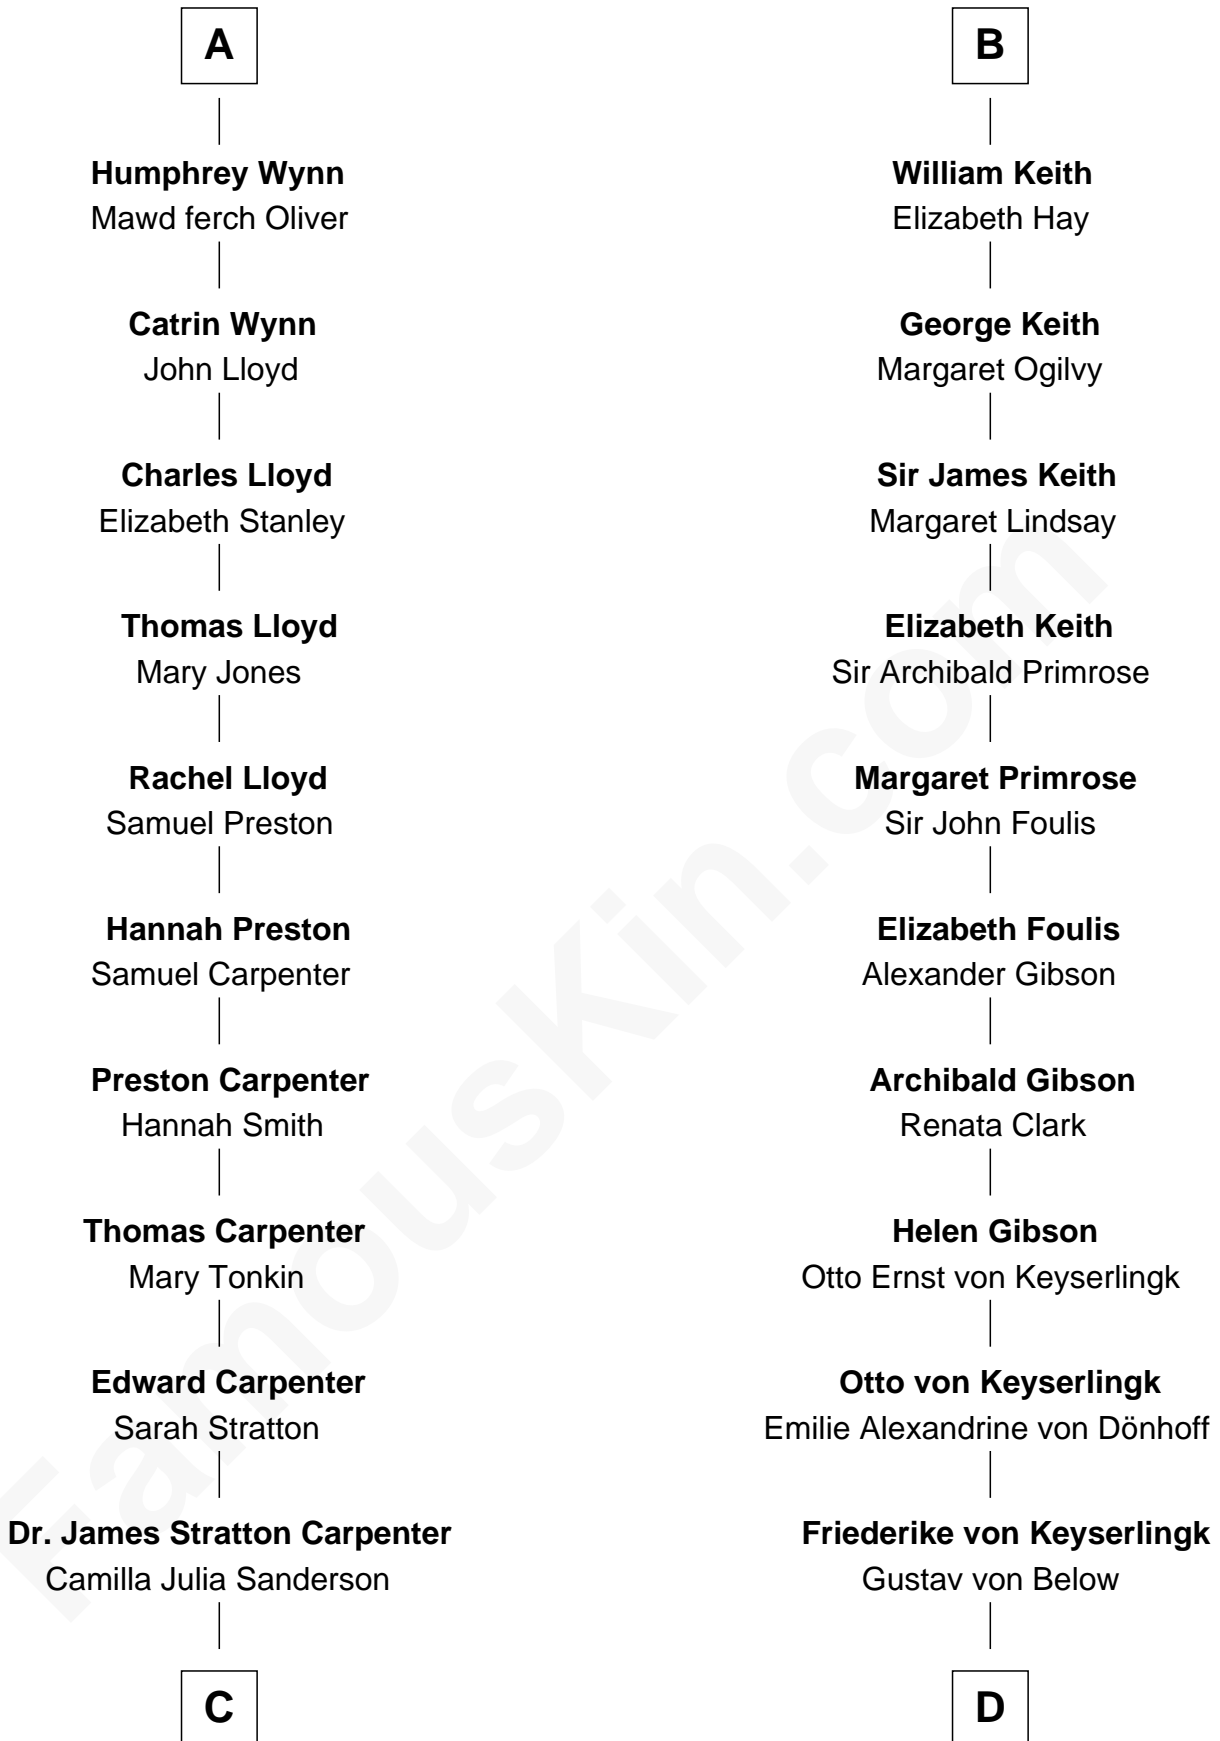

FamousKin.com
Relationship Chart of
Mary Chapin Carpenter
Singer and Songwriter

20th cousin 1 time removed of
Wernher von Braun
Rocket Scientist

C

Dr. John Thomas Carpenter

Eliza Adelaide Hill

Dr. James Stratton Carpenter

Lillian Louise Chapin

Chapin Carpenter

Ruth Smythe

Chapin Carpenter

Mary Bowie Robertson

Mary Chapin Carpenter

Singer and Songwriter

D

Karl Emil Gustav von Below

Eleonore Melitta Behrend

Marie Eleonore Dorothea von Below

Wernher von Quistorp

Emmy von Quistorp

Magnus von Braun

Wernher von Braun

Rocket Scientist