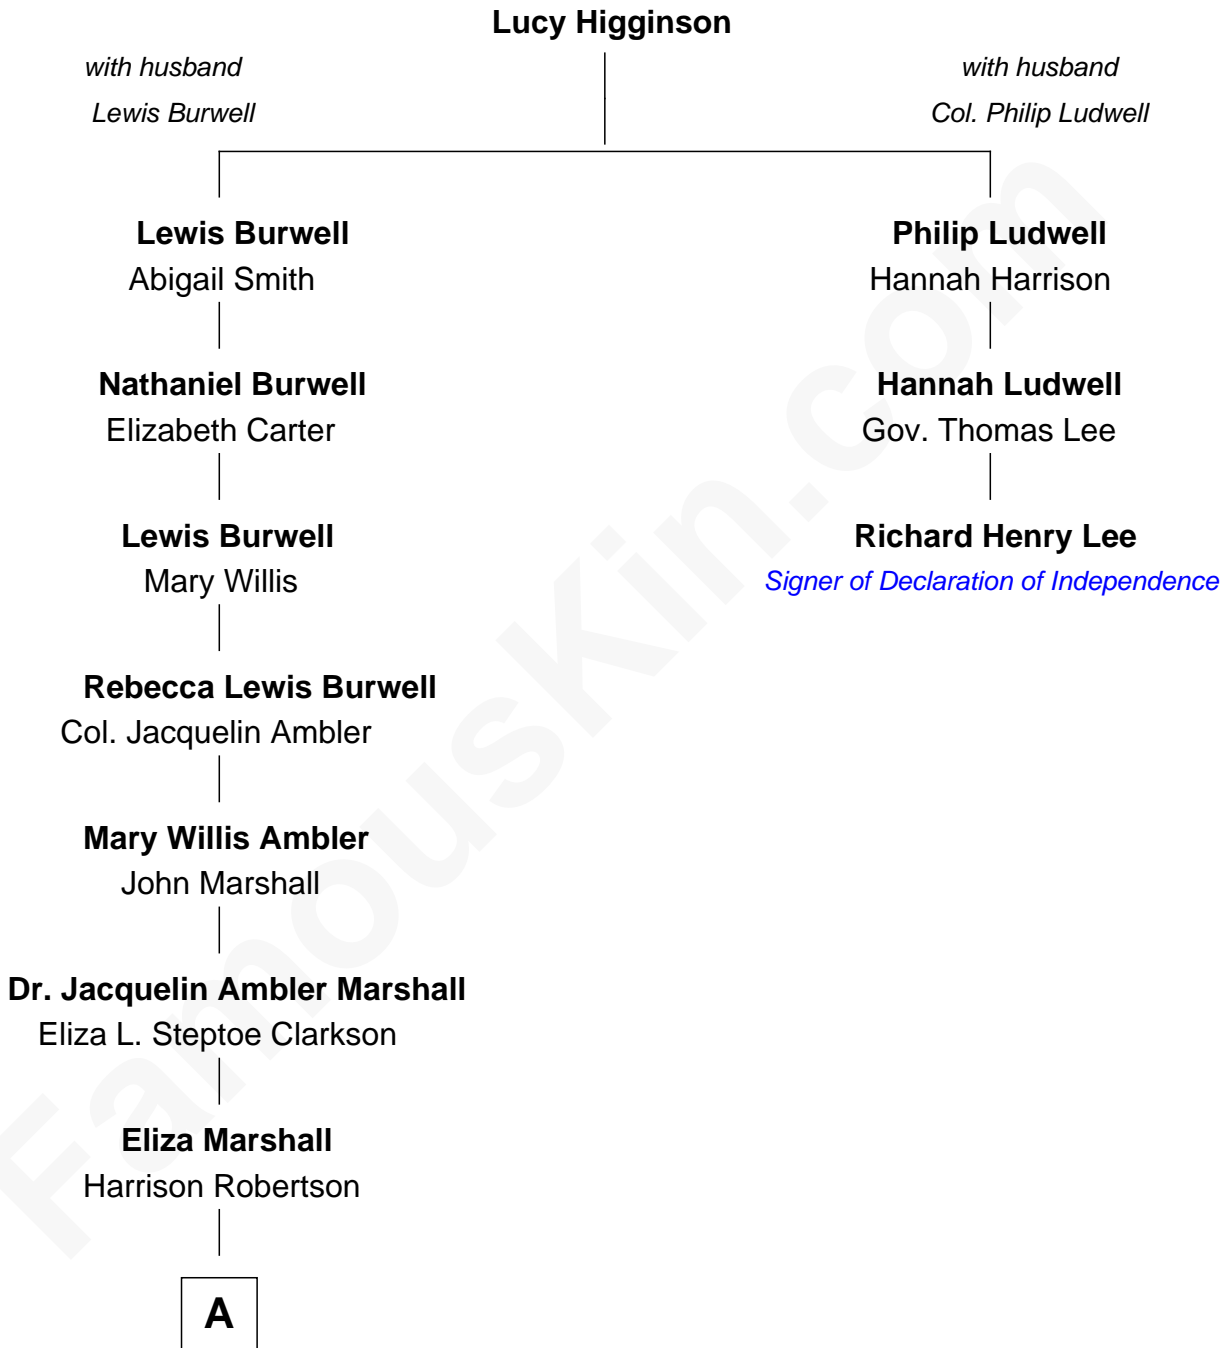

FamousKin.com
Relationship Chart of
Mary Chapin Carpenter
Singer and Songwriter

2nd cousin 8 times removed of
Richard Henry Lee
Signer of the Declaration of Independence

A

—
Harrison Robertson

Mary L. Vawter

—
Harrison Marshall Robertson

Mary MacKenzie

—
Mary Bowie Robertson

Chapin Carpenter

—
Mary Chapin Carpenter

Singer and Songwriter

FamousKin.com