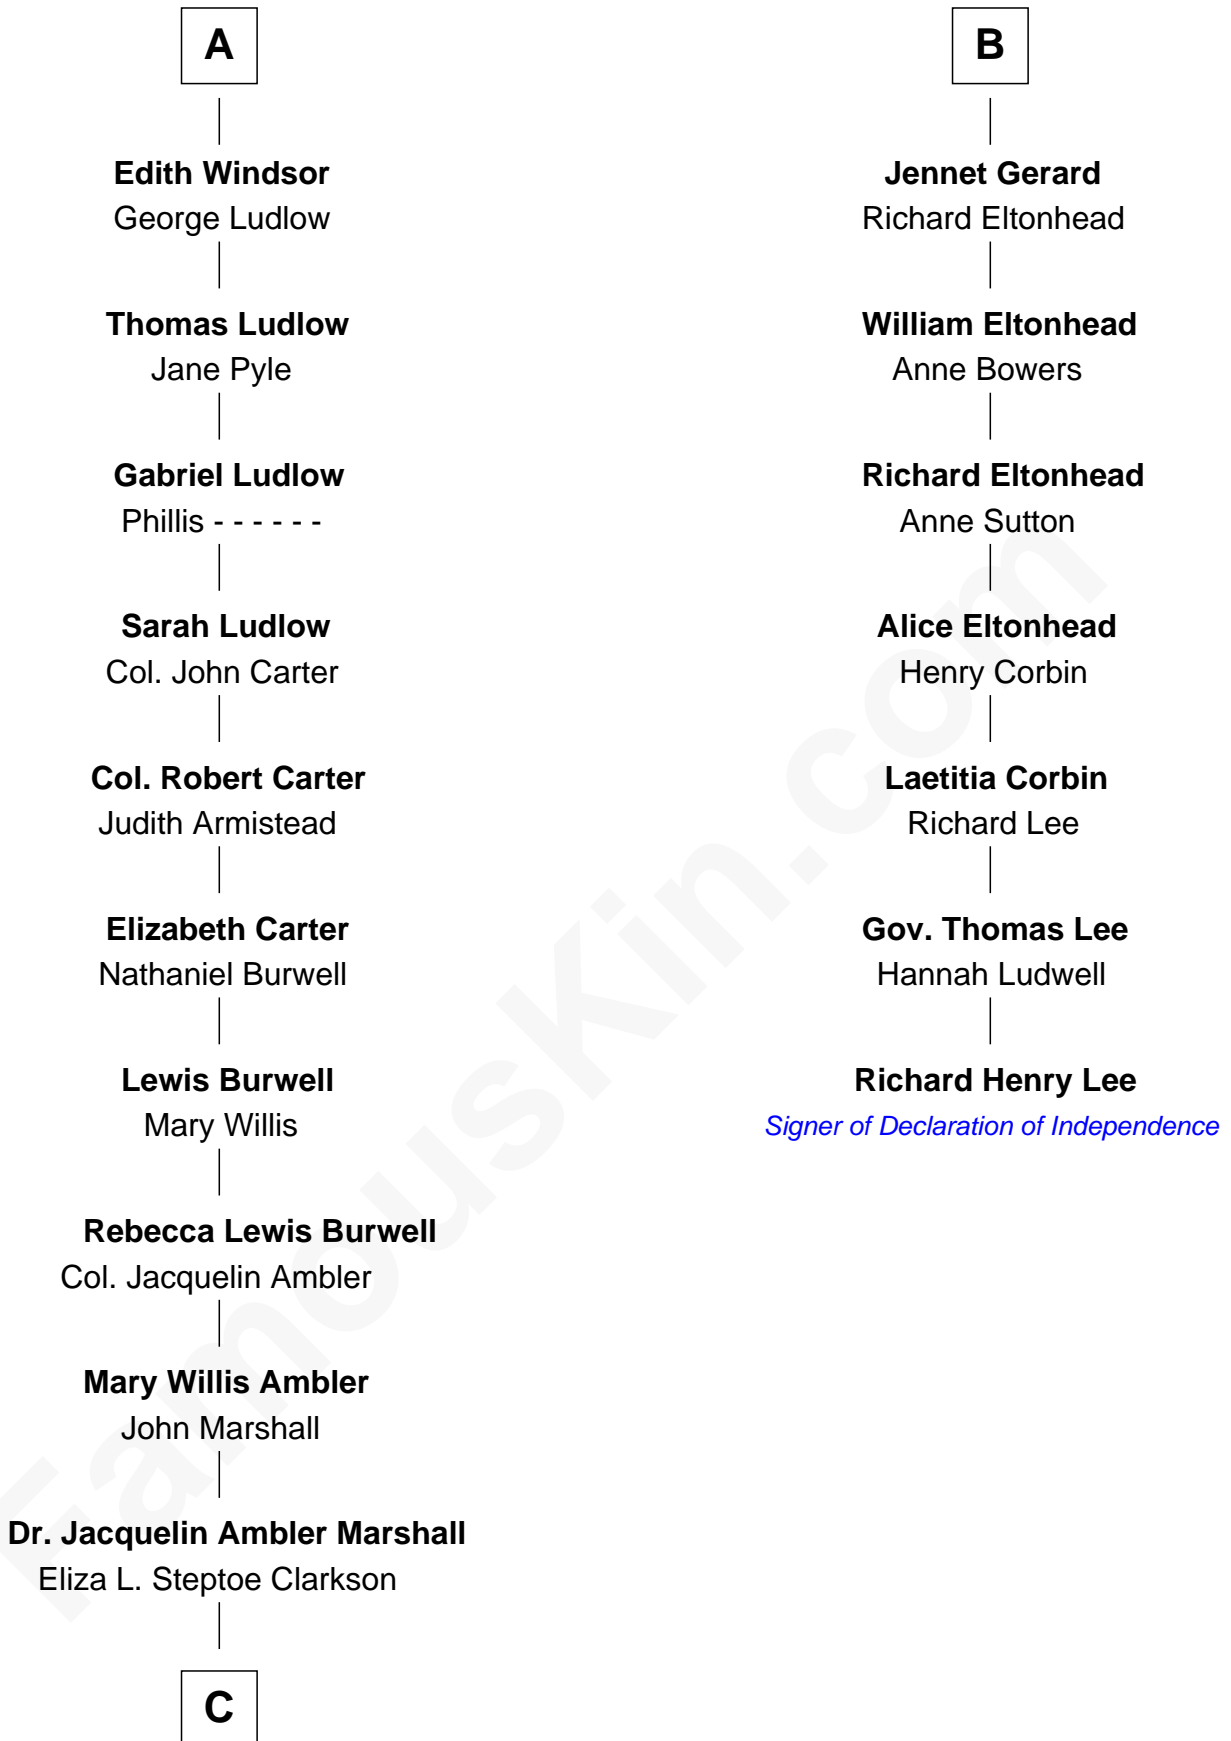

FamousKin.com
Relationship Chart of
Mary Chapin Carpenter
Singer and Songwriter

13th cousin 8 times removed of

Richard Henry Lee
Signer of the Declaration of Independence

C

Eliza Marshall
Harrison Robertson

Harrison Robertson
Mary L. Vawter

Harrison Marshall Robertson
Mary MacKenzie

Mary Bowie Robertson
Chapin Carpenter

Mary Chapin Carpenter
Singer and Songwriter

FamousKin.com