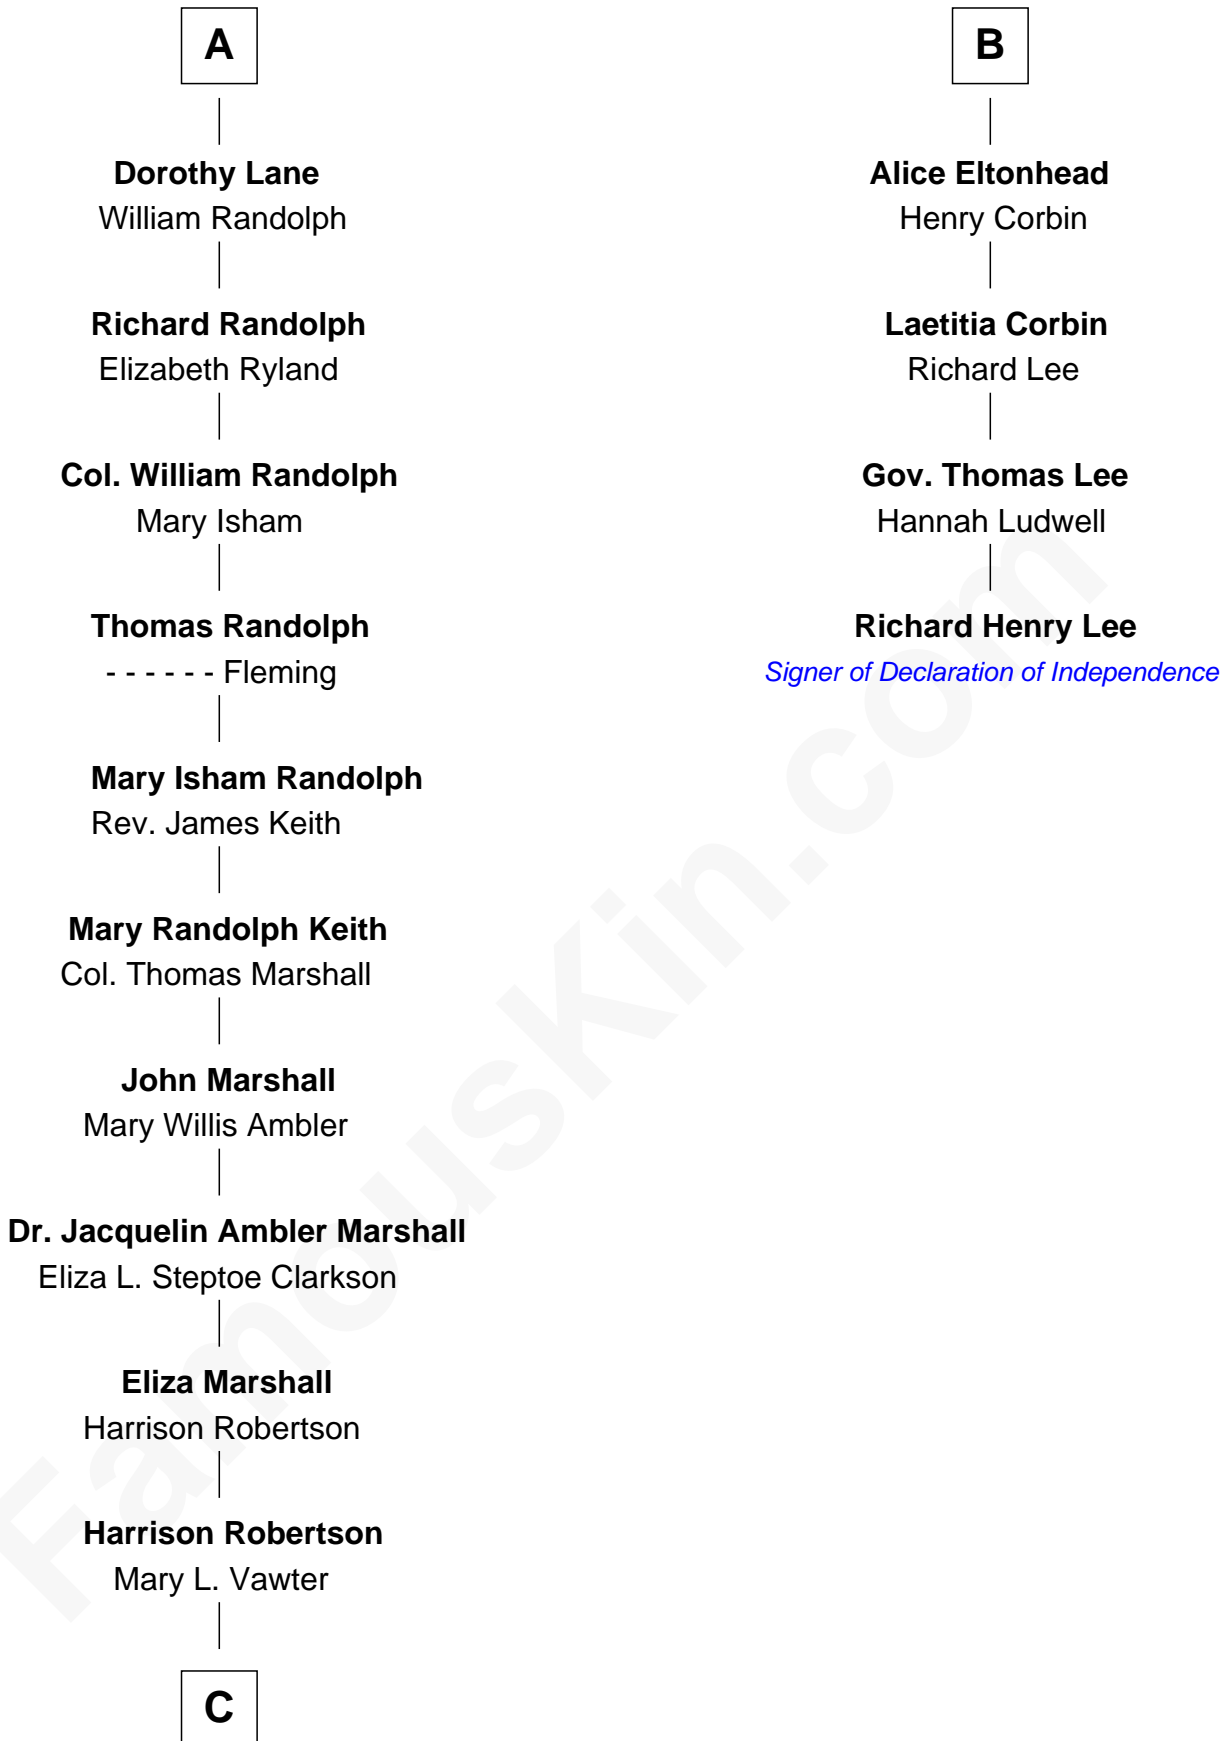

FamousKin.com
Relationship Chart of
Mary Chapin Carpenter
Singer and Songwriter

10th cousin 9 times removed of

Richard Henry Lee
Signer of the Declaration of Independence

C

—
Harrison Marshall Robertson

Mary MacKenzie

—
Mary Bowie Robertson

Chapin Carpenter

—
Mary Chapin Carpenter

Singer and Songwriter

FamousKin.com