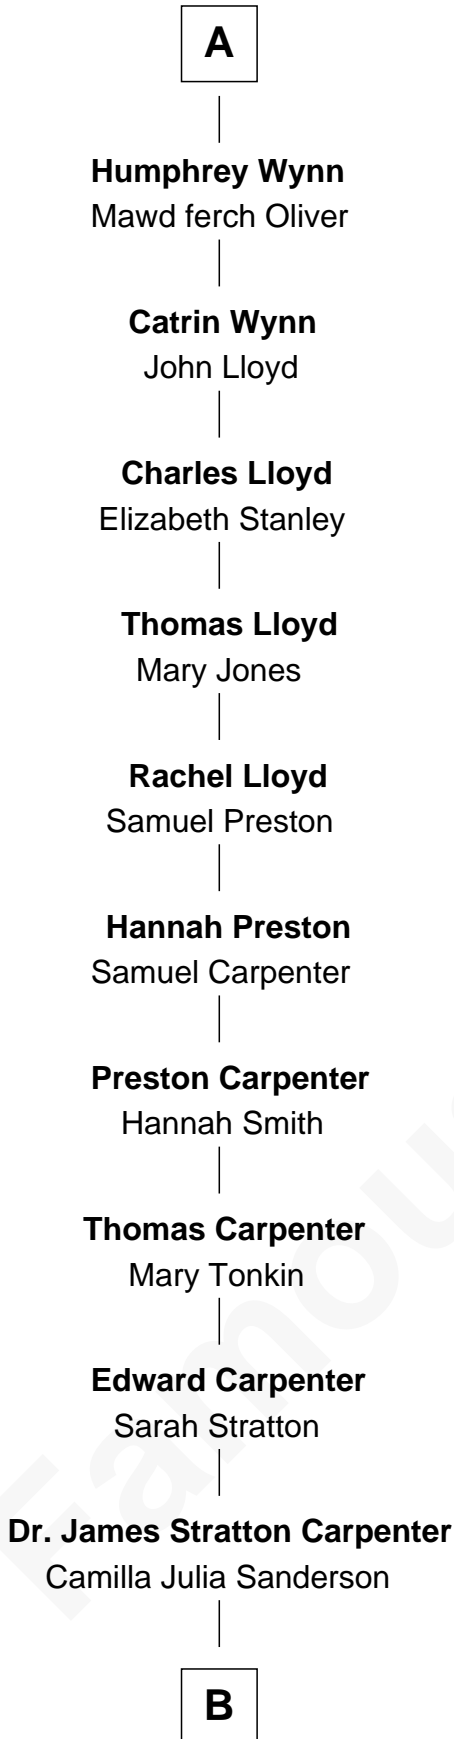

FamousKin.com
Relationship Chart of
Mary Chapin Carpenter
Singer and Songwriter

6th cousin 15 times removed of

Anne Boleyn
2nd Wife of King Henry VIII

B

—
Dr. John Thomas Carpenter

Eliza Adelaide Hill

—
Dr. James Stratton Carpenter

Lillian Louise Chapin

—
Chapin Carpenter

Ruth Smythe

—
Chapin Carpenter

Mary Bowie Robertson

—
Mary Chapin Carpenter

Singer and Songwriter

FamousKin.com