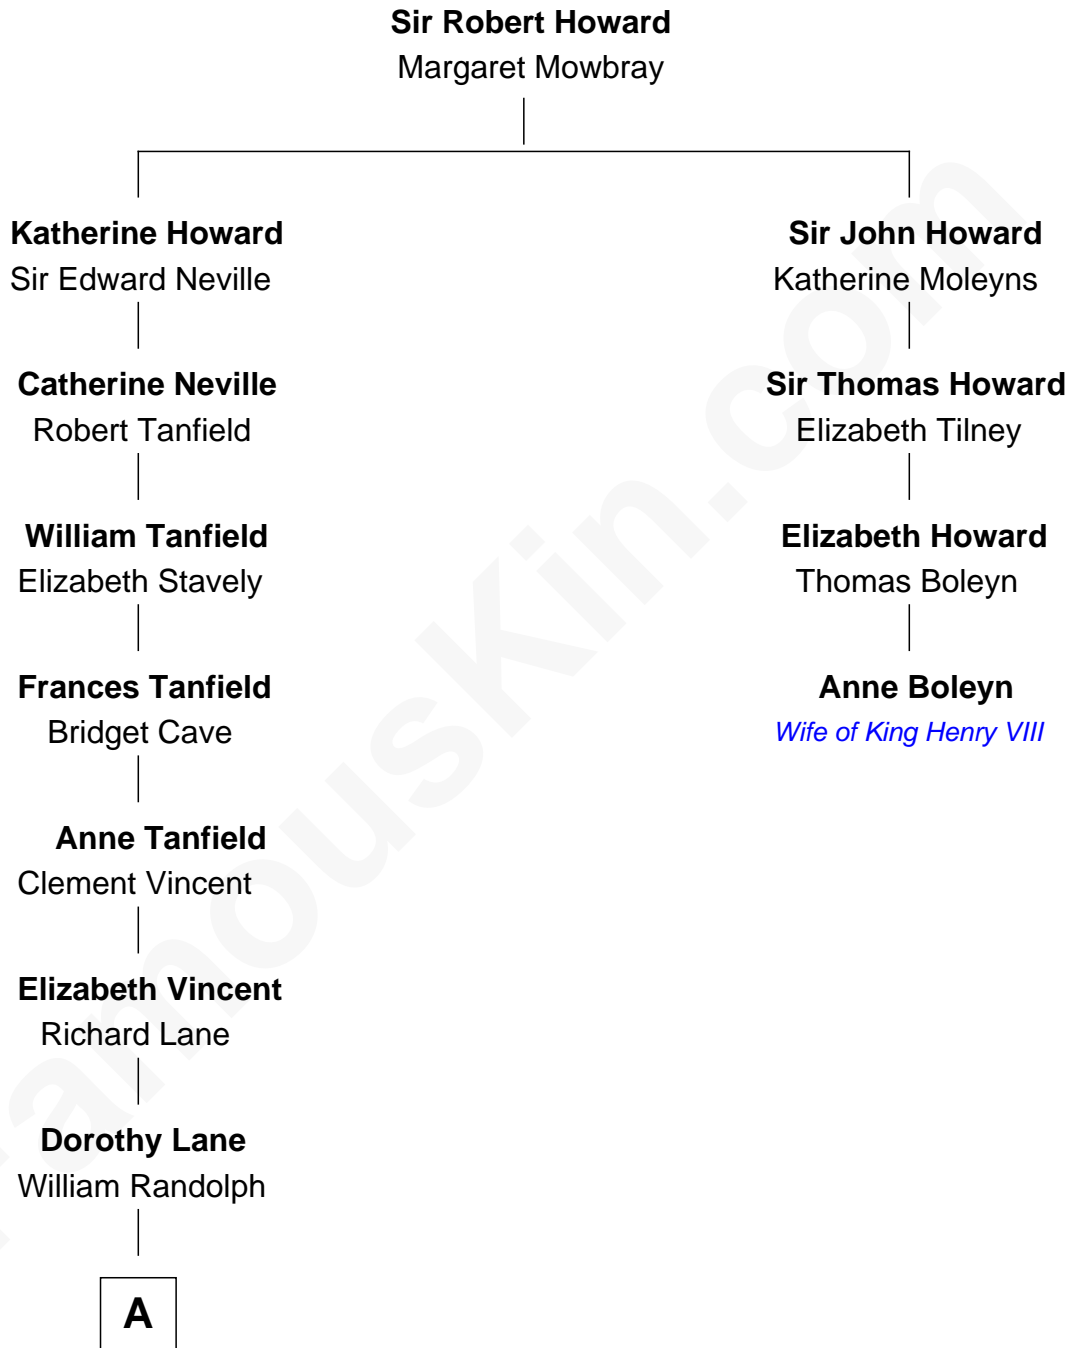

FamousKin.com
Relationship Chart of
Mary Chapin Carpenter
Singer and Songwriter

3rd cousin 15 times removed of

Anne Boleyn
2nd Wife of King Henry VIII

B

—
Mary Bowie Robertson

Chapin Carpenter

—
Mary Chapin Carpenter

Singer and Songwriter

FamousKin.com