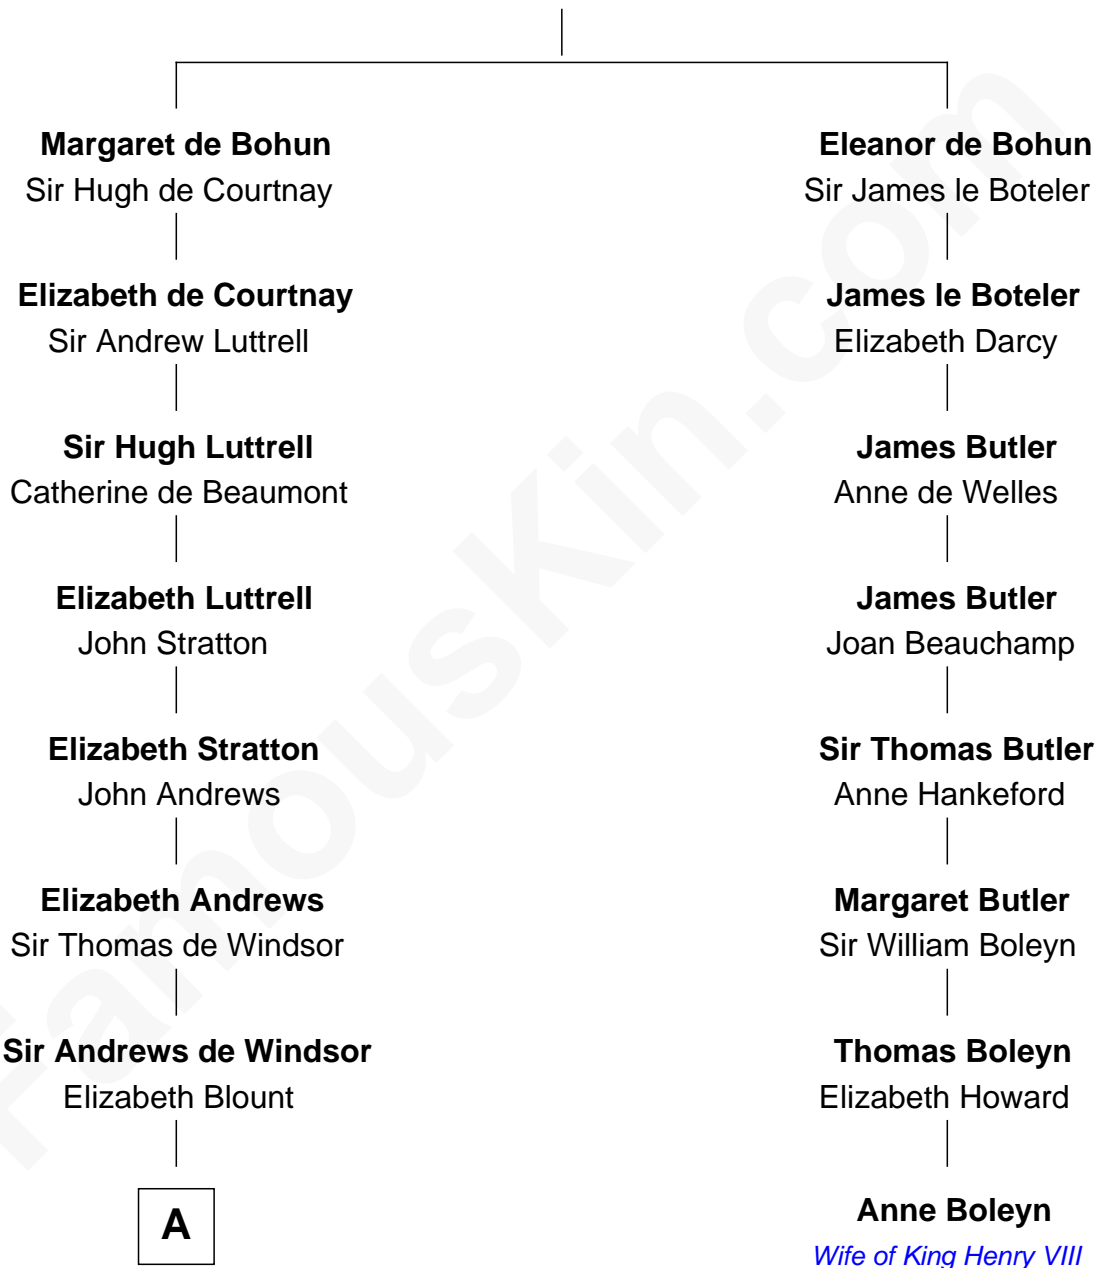

FamousKin.com
Relationship Chart of
Mary Chapin Carpenter
Singer and Songwriter

7th cousin 14 times removed of

Anne Boleyn
2nd Wife of King Henry VIII

Humphrey de Bohun
 Elizabeth Plantagenet

B

Eliza Marshall
Harrison Robertson

Harrison Robertson
Mary L. Vawter

Harrison Marshall Robertson
Mary MacKenzie

Mary Bowie Robertson
Chapin Carpenter

Mary Chapin Carpenter
Singer and Songwriter

FamousKin.com