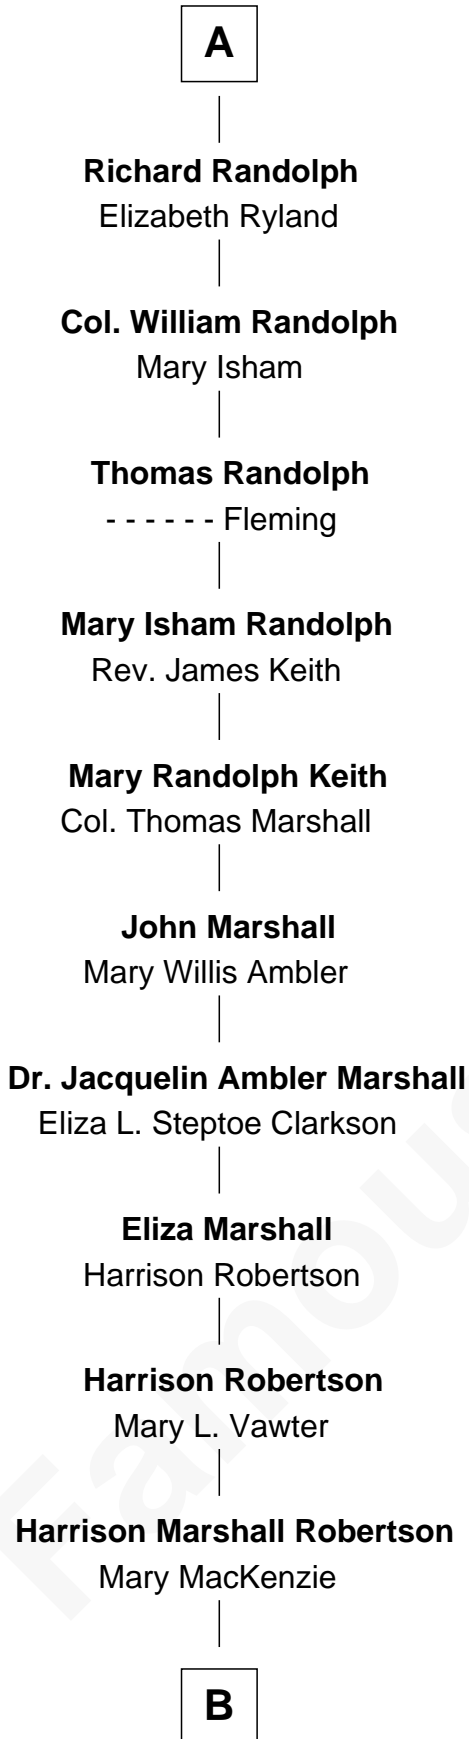

**FamousKin.com**  
**Relationship Chart of**  
**Mary Chapin Carpenter**  
*Singer and Songwriter*

3rd cousin 15 times removed of

**King Henry VIII**  
*King of England*

**Sir Ralph Neville**  
 Joan Beaufort

**Sir Edward Neville**  
 Katherine Howard

**Cecily Neville**

Sir Richard Plantagenet

**Catherine Neville**  
 Robert Tanfield

**Edward IV, King of England**

Elizabeth Woodville

**William Tanfield**  
 Elizabeth Stavelly

**Elizabeth of York**

Henry VII, King of England

**Frances Tanfield**  
 Bridget Cave

**King Henry VIII**

*King of England*

**Anne Tanfield**  
 Clement Vincent

**Elizabeth Vincent**  
 Richard Lane

**Dorothy Lane**  
 William Randolph

**A**

**B**

—  
**Mary Bowie Robertson**

Chapin Carpenter

—  
**Mary Chapin Carpenter**

*Singer and Songwriter*

FamousKin.com