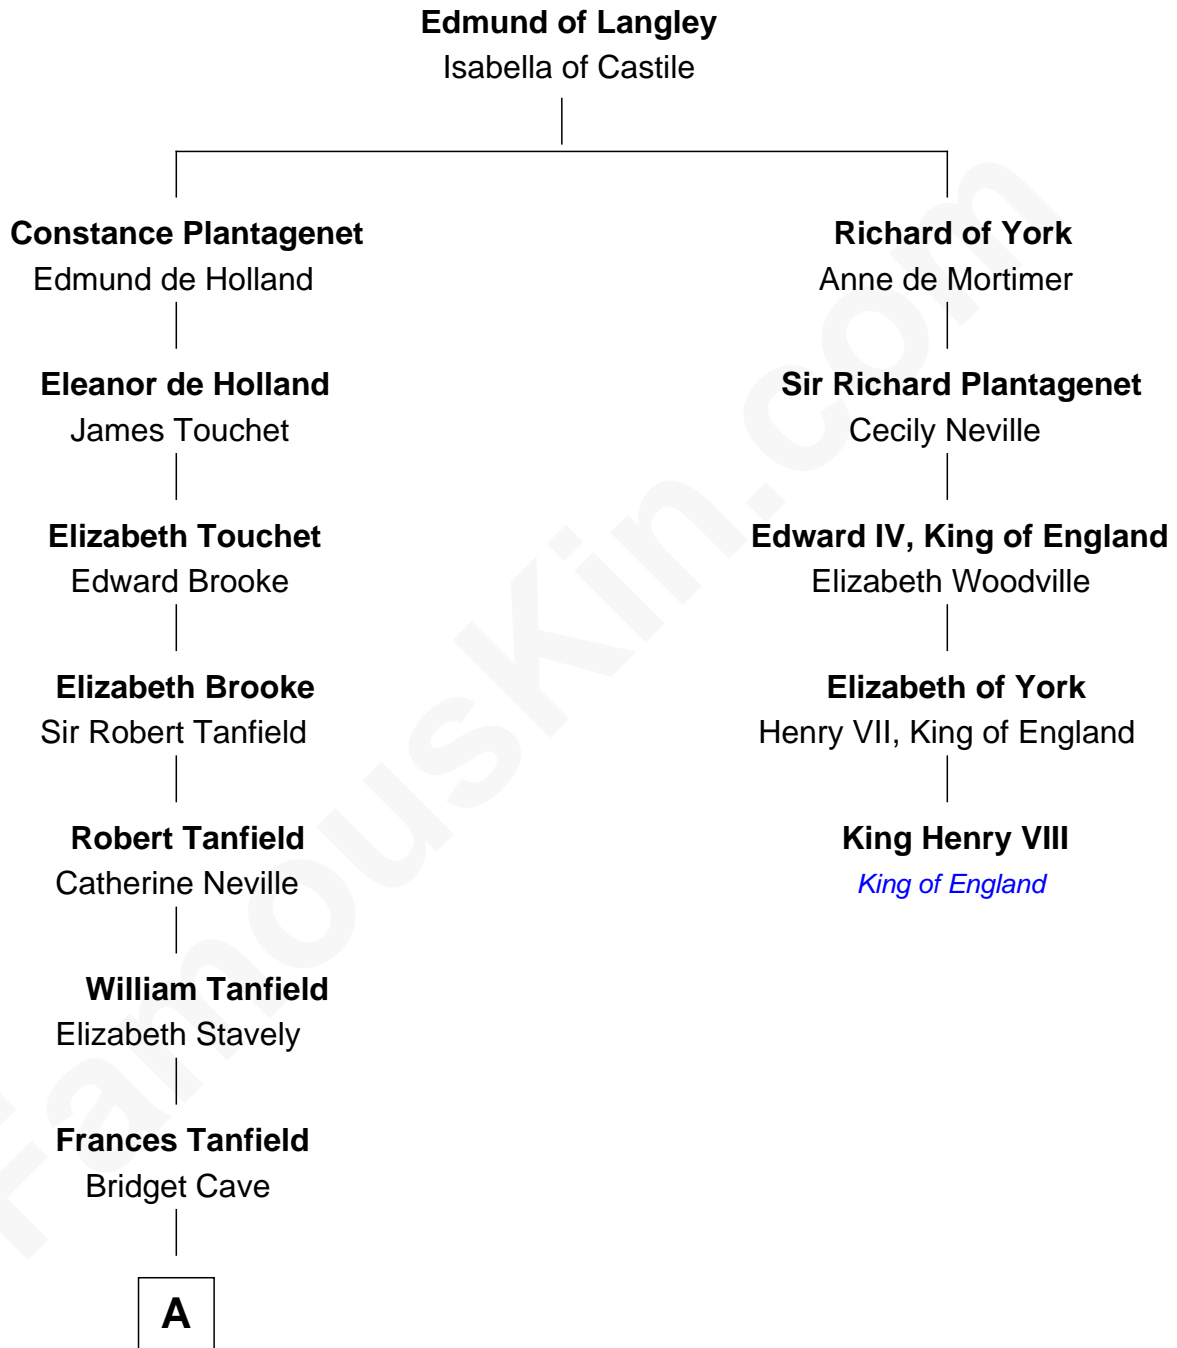

FamousKin.com
Relationship Chart of
Mary Chapin Carpenter
Singer and Songwriter

4th cousin 17 times removed of

King Henry VIII
King of England

B

Eliza Marshall
Harrison Robertson

Harrison Robertson
Mary L. Vawter