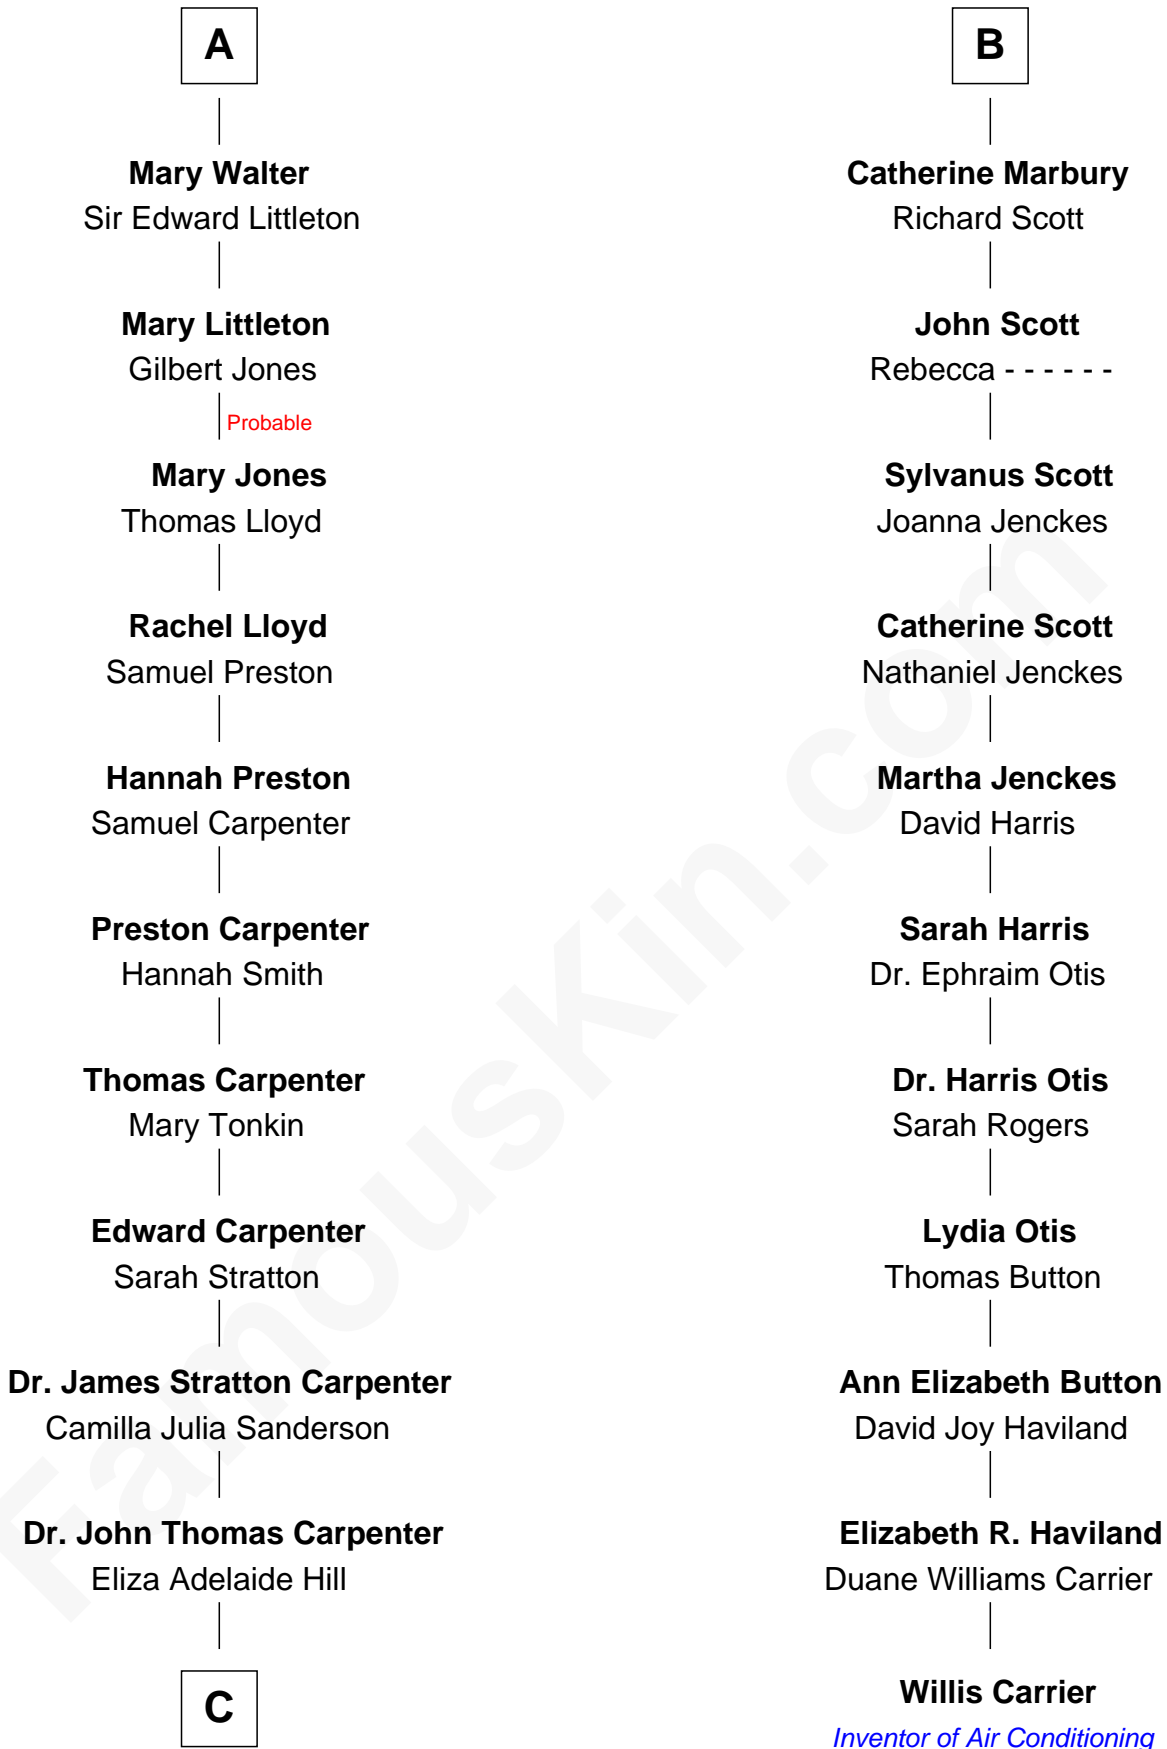

FamousKin.com
Relationship Chart of
Mary Chapin Carpenter
Singer and Songwriter

17th cousin 3 times removed of
Willis Carrier
Inventor of Air Conditioning

C

—
Dr. James Stratton Carpenter

Lillian Louise Chapin

—
Chapin Carpenter

Ruth Smythe

—
Chapin Carpenter

Mary Bowie Robertson

—
Mary Chapin Carpenter

Singer and Songwriter

FamousKin.com