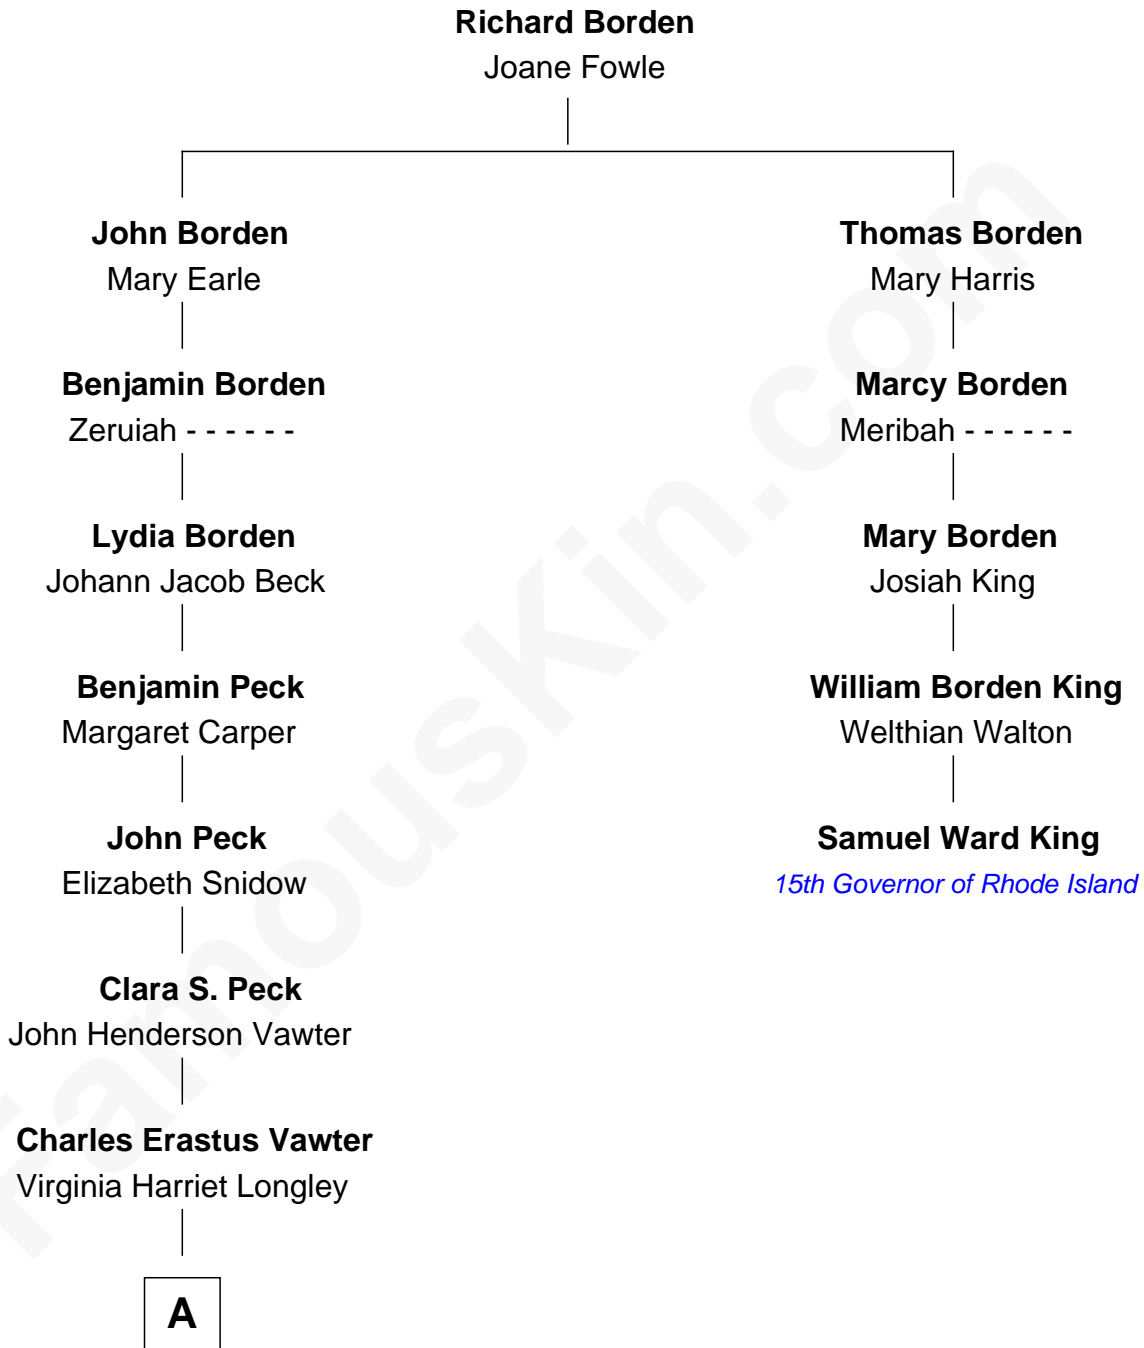

FamousKin.com
Relationship Chart of
Mary Chapin Carpenter
Singer and Songwriter

4th cousin 6 times removed of
Samuel Ward King
15th Governor of Rhode Island

A

—
Mary L. Vawter
Harrison Robertson

—
Harrison Marshall Robertson
Mary MacKenzie

—
Mary Bowie Robertson
Chapin Carpenter

—
Mary Chapin Carpenter
Singer and Songwriter

FamousKin.com