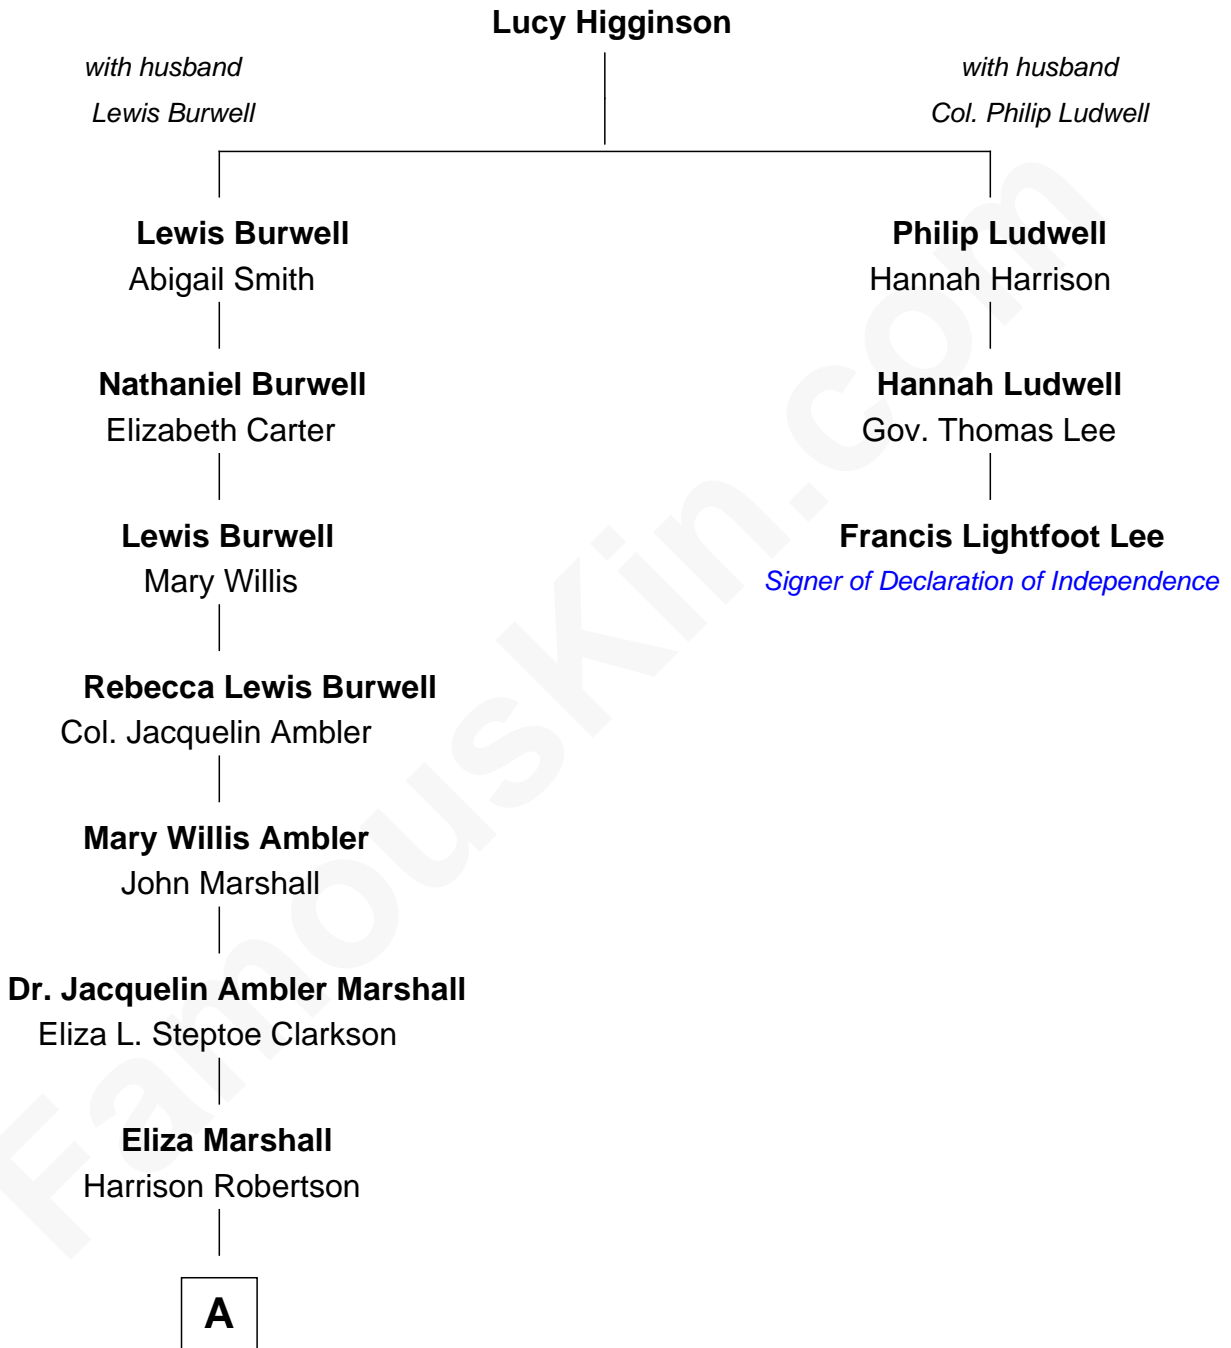

FamousKin.com
Relationship Chart of
Mary Chapin Carpenter
Singer and Songwriter

2nd cousin 8 times removed of
Francis Lightfoot Lee
Signer of the Declaration of Independence

A

—
Harrison Robertson

Mary L. Vawter

—
Harrison Marshall Robertson

Mary MacKenzie

—
Mary Bowie Robertson

Chapin Carpenter

—
Mary Chapin Carpenter

Singer and Songwriter

FamousKin.com