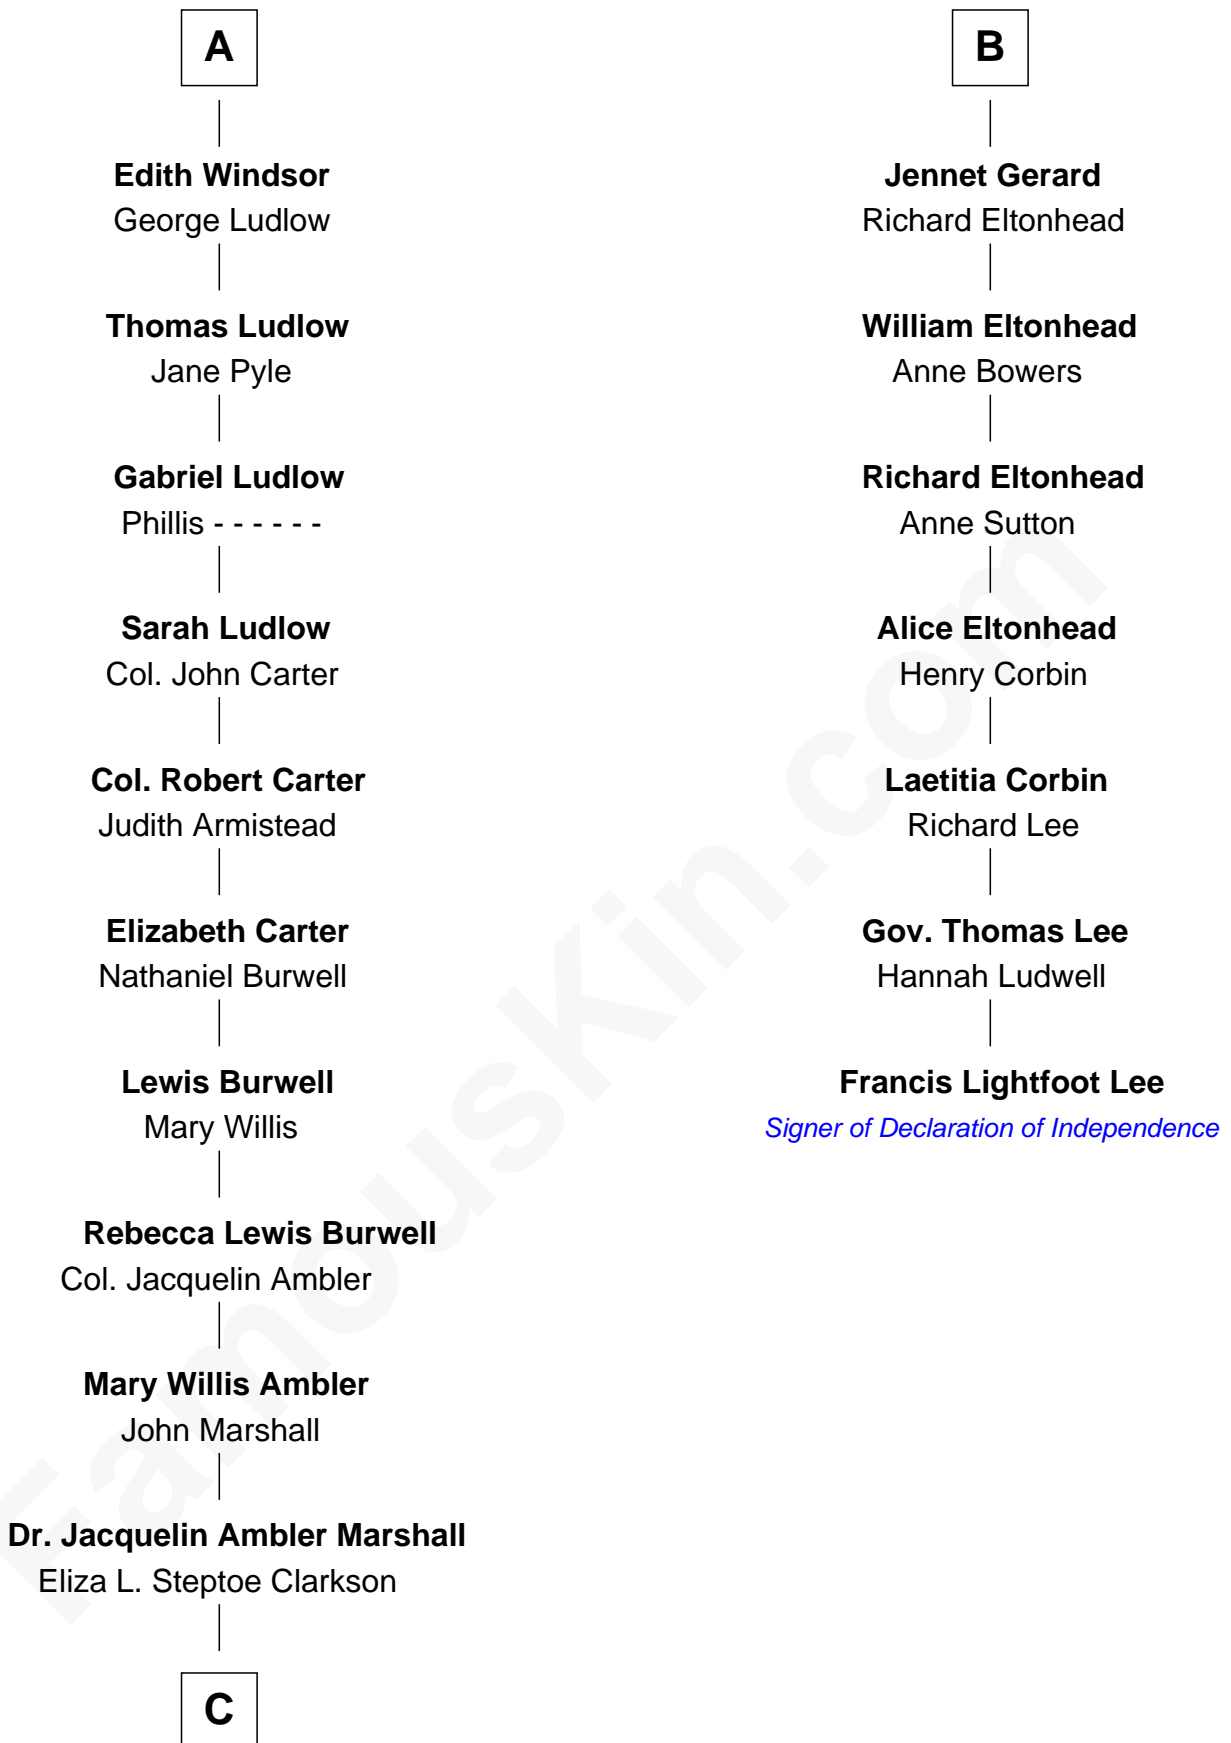

FamousKin.com
Relationship Chart of
Mary Chapin Carpenter
Singer and Songwriter

13th cousin 8 times removed of

Francis Lightfoot Lee
Signer of the Declaration of Independence

C

Eliza Marshall
Harrison Robertson

Harrison Robertson
Mary L. Vawter

Harrison Marshall Robertson
Mary MacKenzie

Mary Bowie Robertson
Chapin Carpenter

Mary Chapin Carpenter
Singer and Songwriter

FamousKin.com