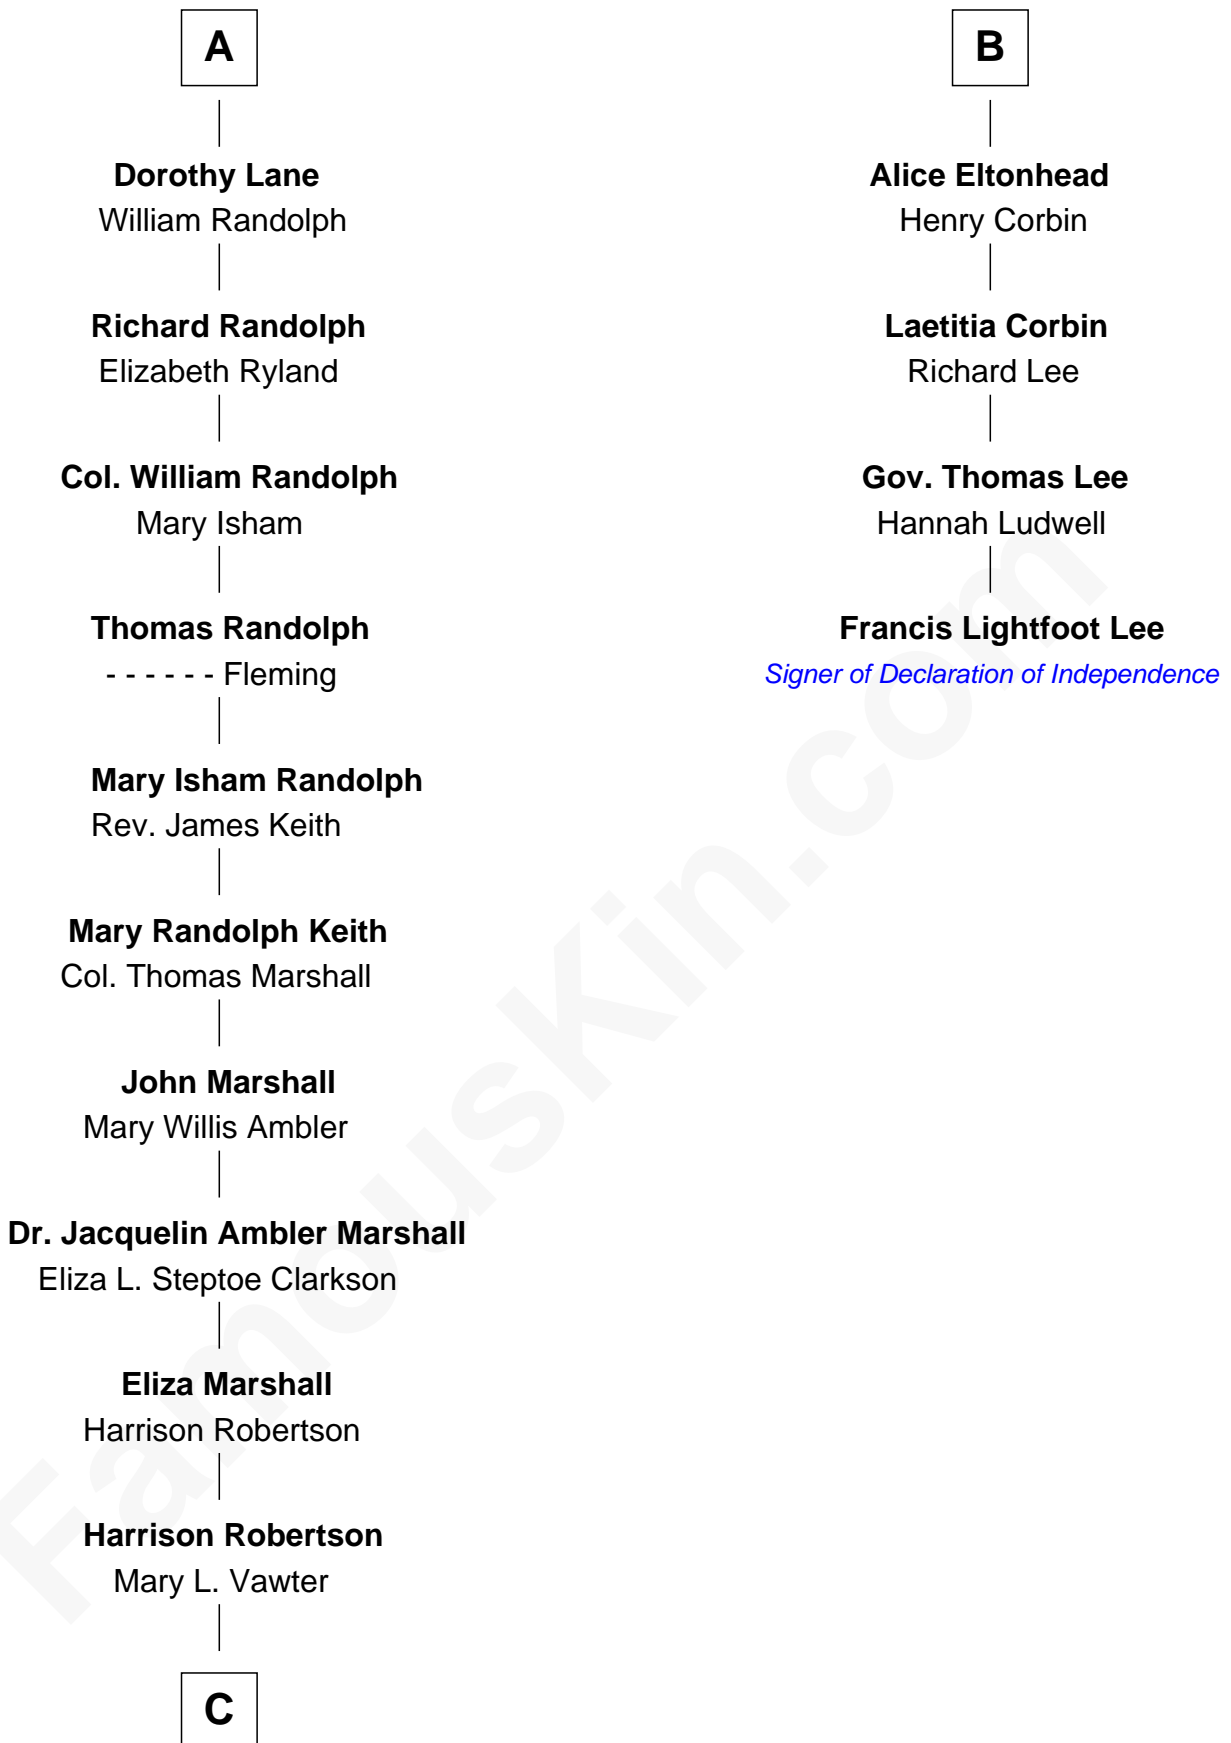

**FamousKin.com**  
**Relationship Chart of**  
**Mary Chapin Carpenter**  
*Singer and Songwriter*

10th cousin 9 times removed of

**Francis Lightfoot Lee**  
*Signer of the Declaration of Independence*

**C**

—  
**Harrison Marshall Robertson**

Mary MacKenzie

—  
**Mary Bowie Robertson**

Chapin Carpenter

—  
**Mary Chapin Carpenter**

*Singer and Songwriter*

FamousKin.com