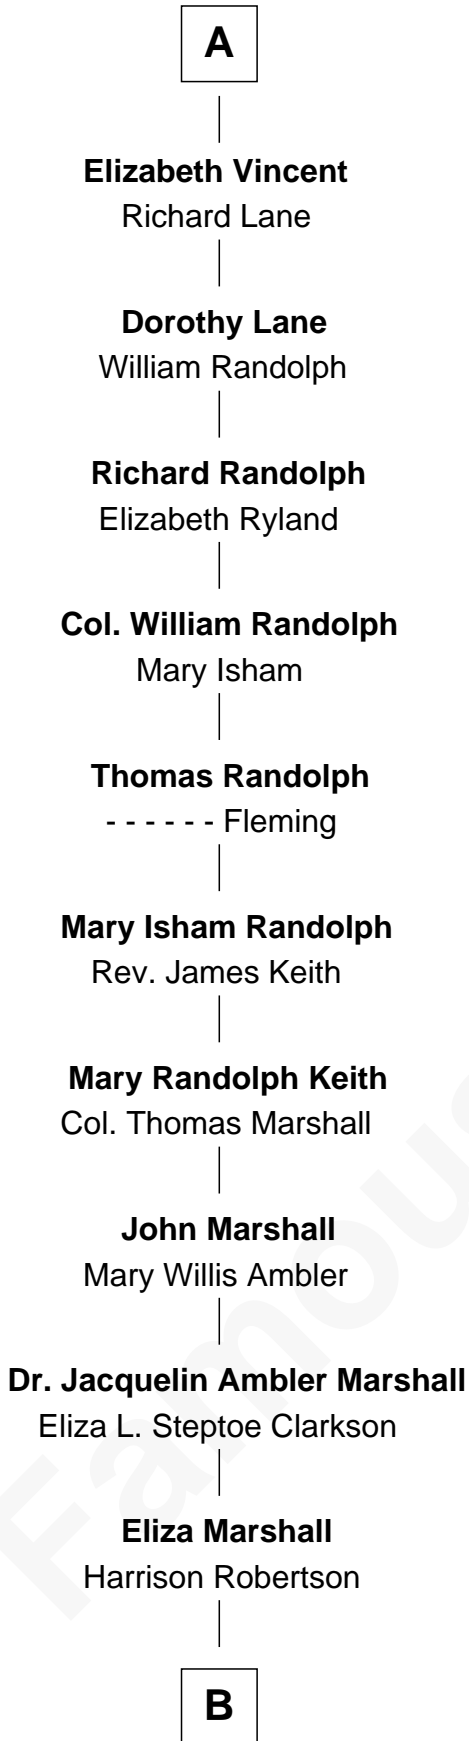

FamousKin.com
Relationship Chart of
Mary Chapin Carpenter
Singer and Songwriter

7th cousin 13 times removed of
Jane Seymour
3rd Wife of King Henry VIII

Edward III, King of England
 Philippa of Hainault

B

—
Harrison Robertson

Mary L. Vawter

—
Harrison Marshall Robertson

Mary MacKenzie

—
Mary Bowie Robertson

Chapin Carpenter

—
Mary Chapin Carpenter

Singer and Songwriter