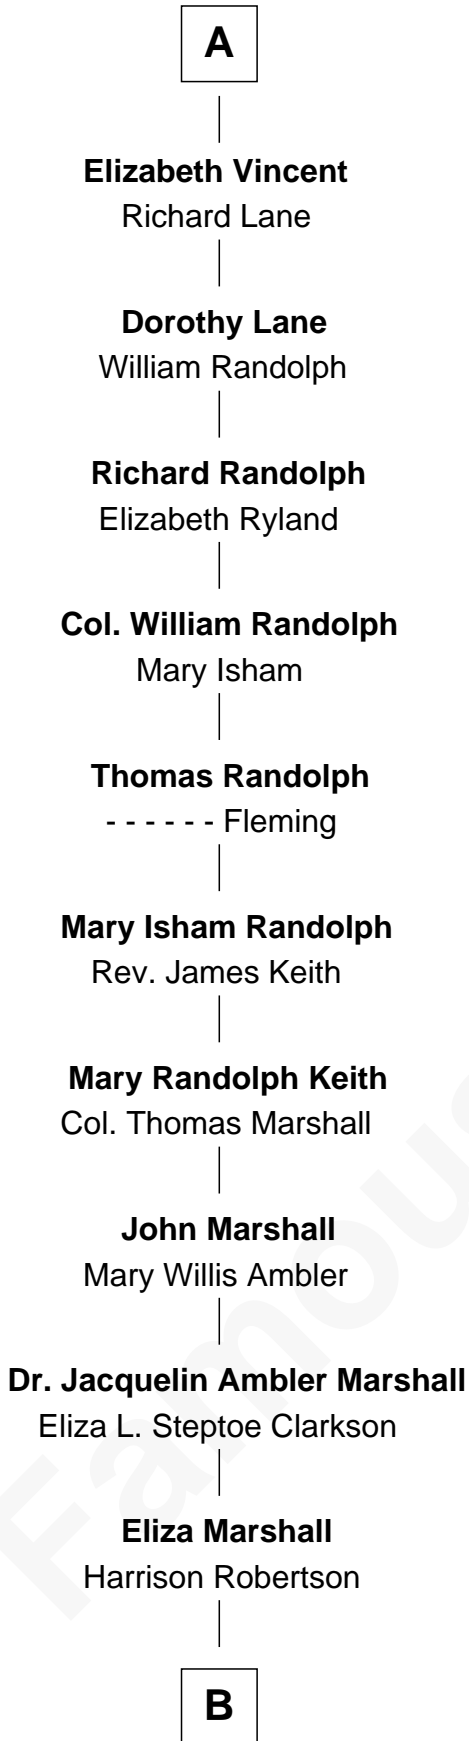

**FamousKin.com**  
**Relationship Chart of**  
**Mary Chapin Carpenter**  
*Singer and Songwriter*

6th cousin 14 times removed of

**Jane Seymour**  
*3rd Wife of King Henry VIII*

**Sir Ralph de Neville**  
 Alice de Audley

**Sir John de Neville**  
 Maude de Percy

**Sir Ralph Neville**  
 Joan Beaufort

**Sir Edward Neville**  
 Katherine Howard

**Catherine Neville**  
 Robert Tanfield

**William Tanfield**  
 Elizabeth Stavely

**Frances Tanfield**  
 Bridget Cave

**Anne Tanfield**  
 Clement Vincent

**A**

**Margaret de Neville**  
 Sir Henry Percy

**Sir Henry Percy**  
 Elizabeth Mortimer

**Elizabeth Percy**  
 Sir John Clifford

**Mary Clifford**  
 Sir Philip Wentworth

**Sir Henry Wentworth**  
 Anne Say

**Margery Wentworth**  
 Sir John Seymour

**Jane Seymour**  
*Wife of King Henry VIII*

**B**

—  
**Harrison Robertson**

Mary L. Vawter