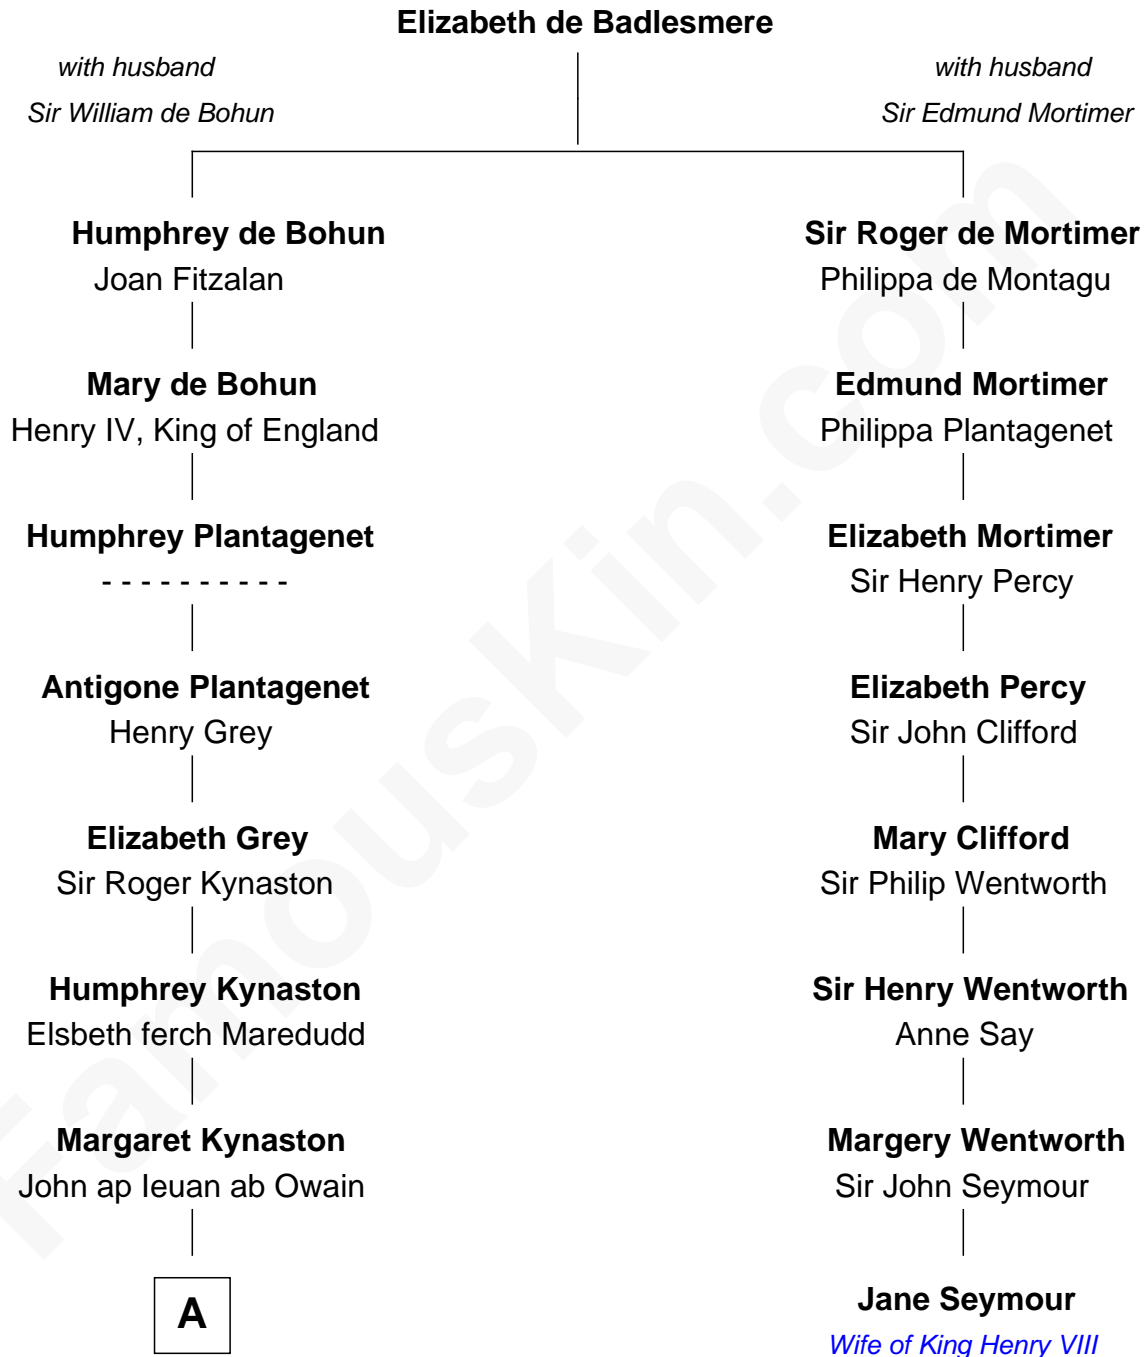

FamousKin.com
Relationship Chart of
Mary Chapin Carpenter
Singer and Songwriter

7th cousin 14 times removed of

Jane Seymour
3rd Wife of King Henry VIII

B

Dr. John Thomas Carpenter

Eliza Adelaide Hill

Dr. James Stratton Carpenter

Lillian Louise Chapin

Chapin Carpenter

Ruth Smythe

Chapin Carpenter

Mary Bowie Robertson

Mary Chapin Carpenter

Singer and Songwriter

FamousKin.com