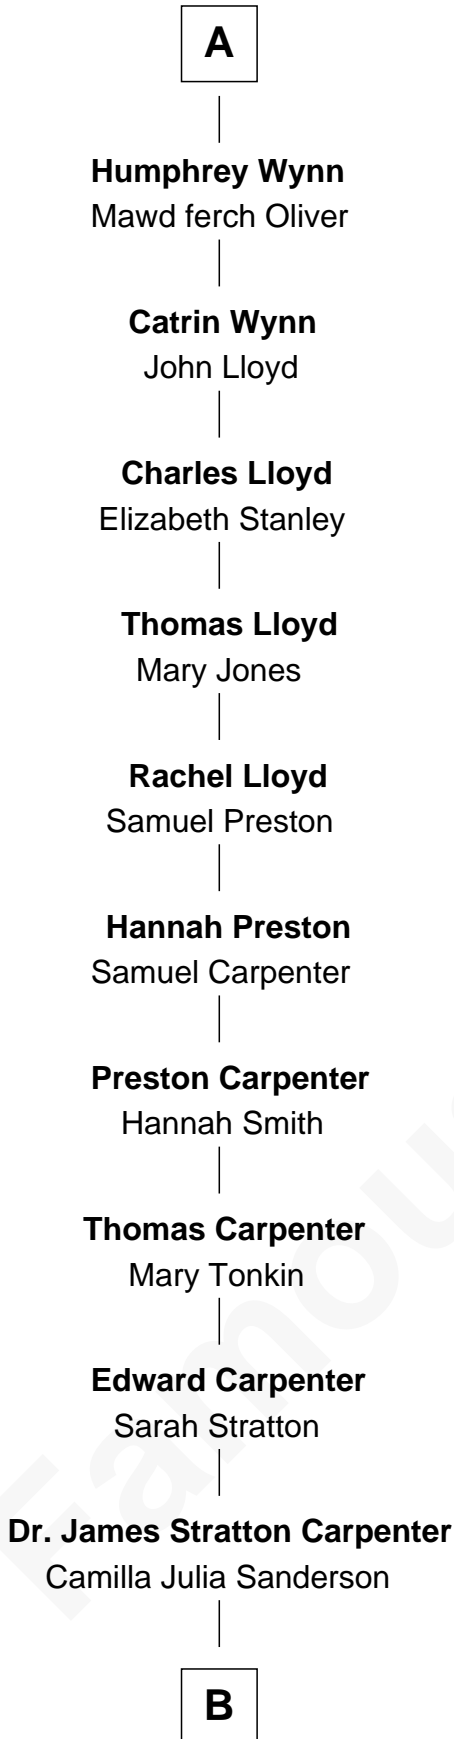

FamousKin.com
Relationship Chart of
Mary Chapin Carpenter
Singer and Songwriter

7th cousin 14 times removed of

Jane Seymour
3rd Wife of King Henry VIII

B

Dr. John Thomas Carpenter

Eliza Adelaide Hill

Dr. James Stratton Carpenter

Lillian Louise Chapin

Chapin Carpenter

Ruth Smythe

Chapin Carpenter

Mary Bowie Robertson

Mary Chapin Carpenter

Singer and Songwriter

FamousKin.com