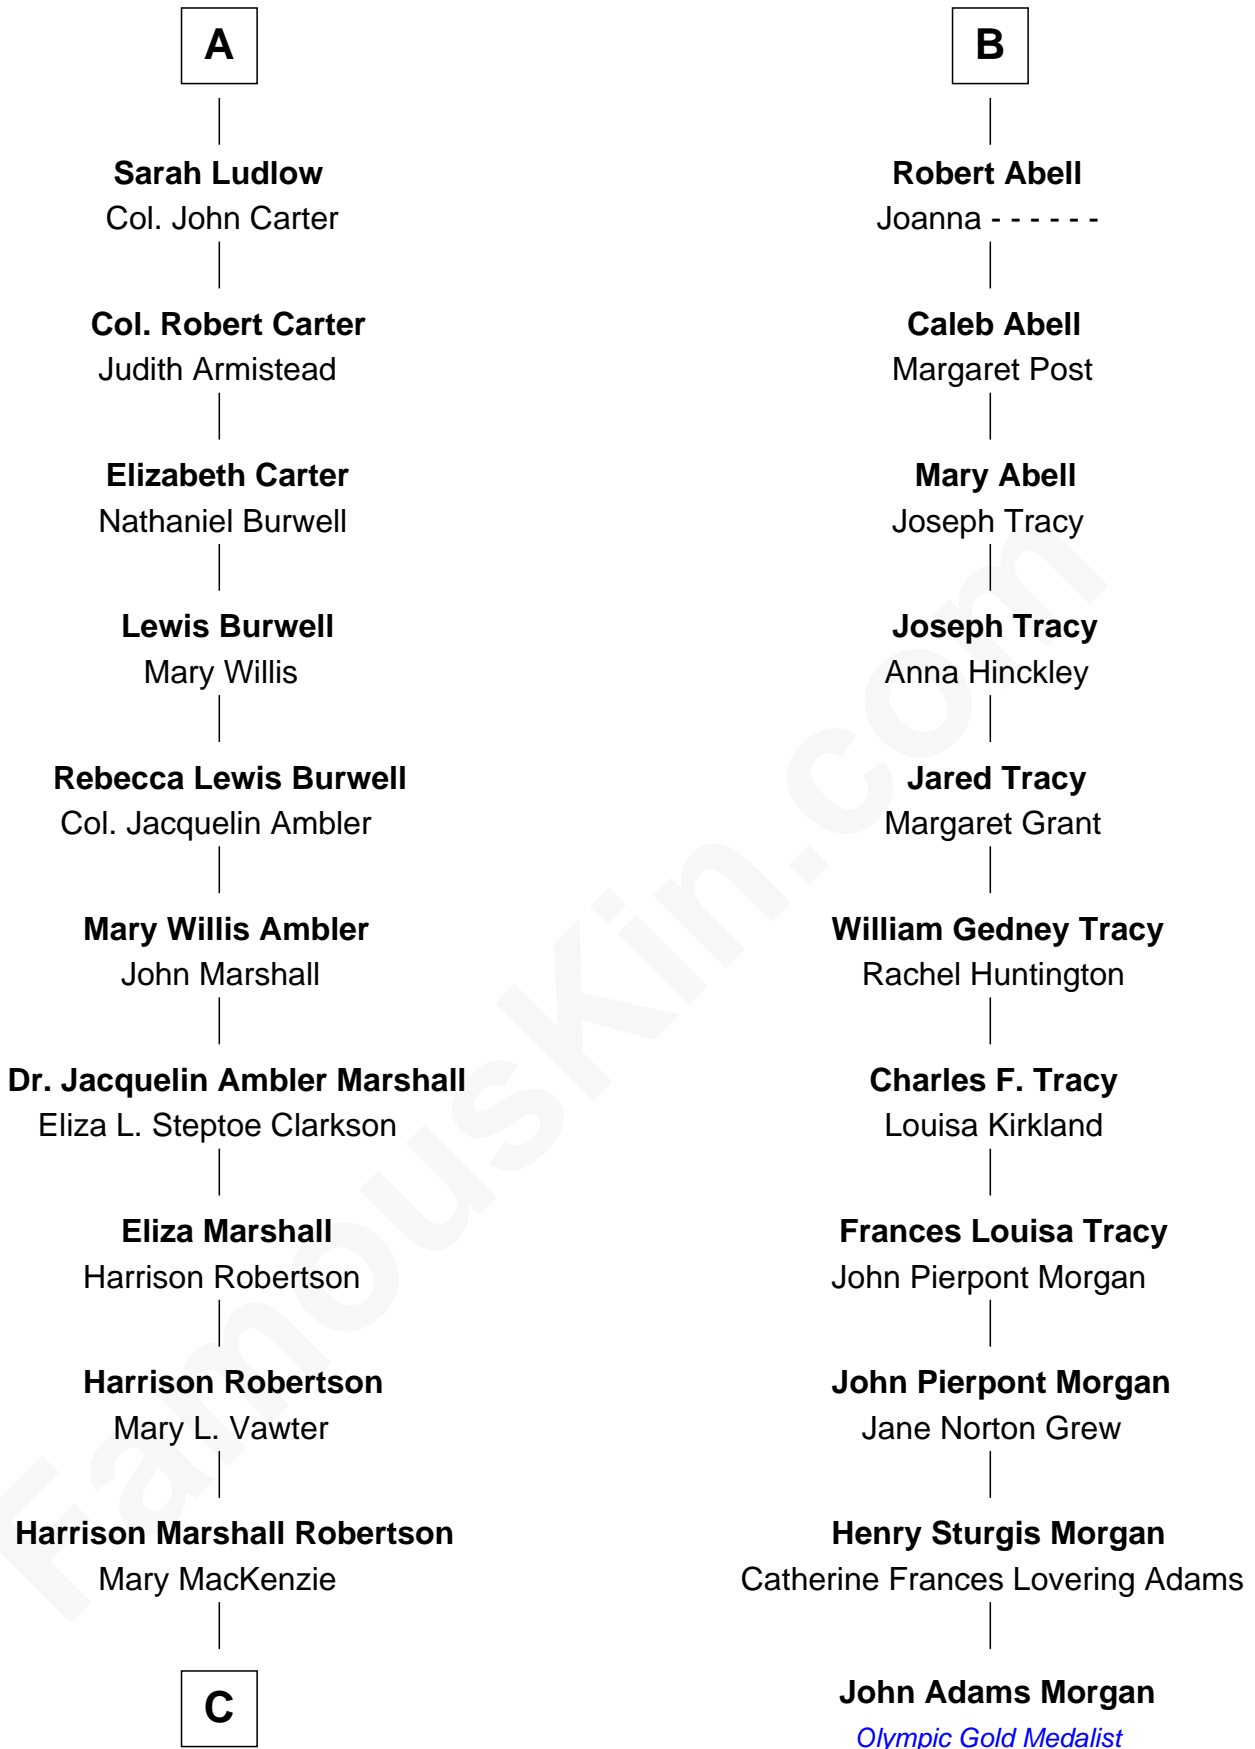

FamousKin.com Relationship Chart of

Mary Chapin Carpenter

Singer and Songwriter

17th cousin 1 time removed of

John Adams Morgan

1952 Olympic Sailing Gold Medalist

Sir Walter Blount

Sancha de Ayala

Mary Onley

Richard Cotton

Mary Mainwaring

Frances Cotton

George Abell

B

C

Mary Bowie Robertson
Chapin Carpenter