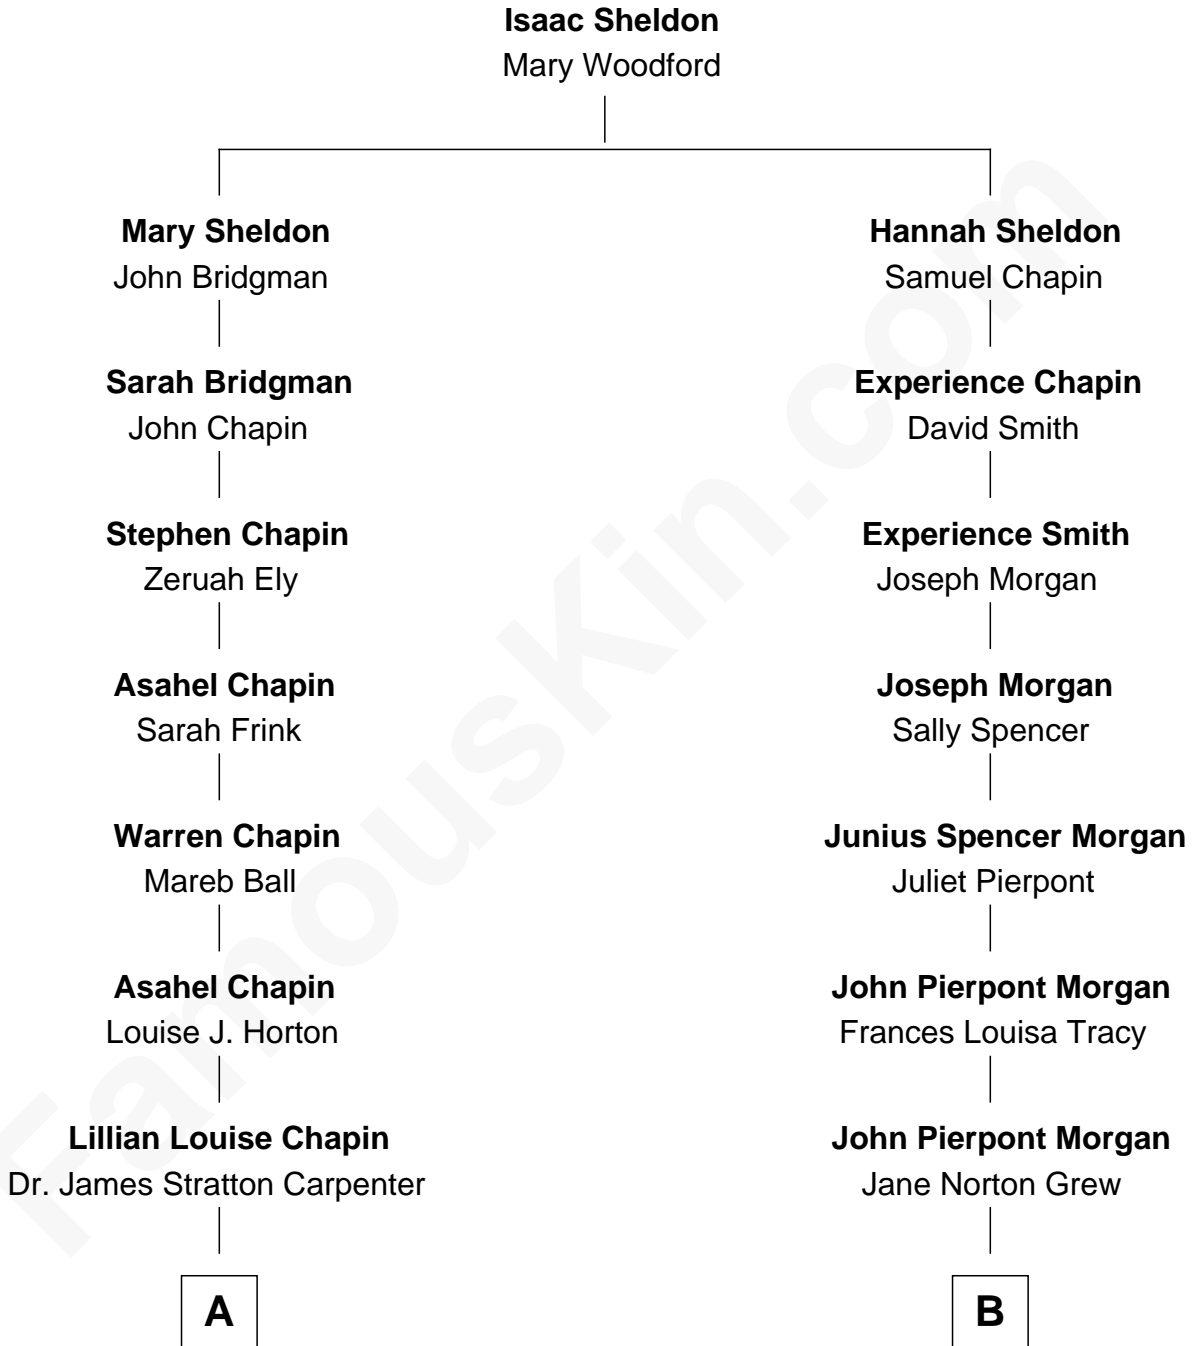

FamousKin.com Relationship Chart of

Mary Chapin Carpenter

Singer and Songwriter

8th cousin 1 time removed of

John Adams Morgan

1952 Olympic Sailing Gold Medalist

FamousKin.com