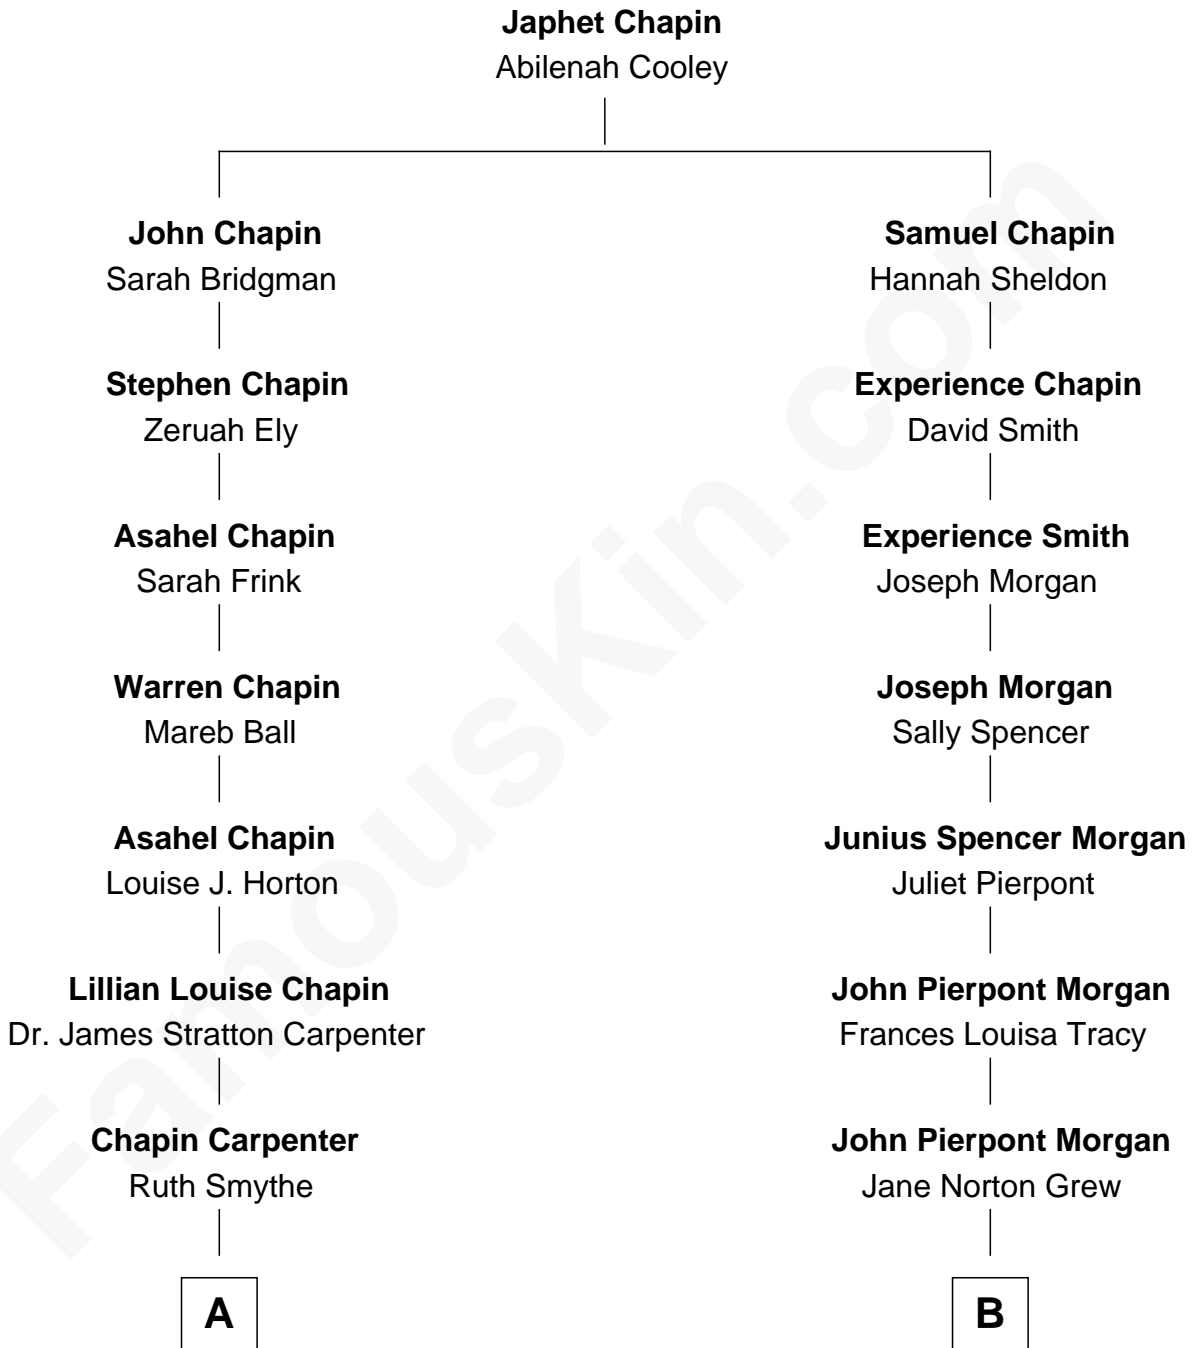

FamousKin.com Relationship Chart of

Mary Chapin Carpenter

Singer and Songwriter

8th cousin of

John Adams Morgan

1952 Olympic Sailing Gold Medalist

A

Chapin Carpenter
Mary Bowie Robertson